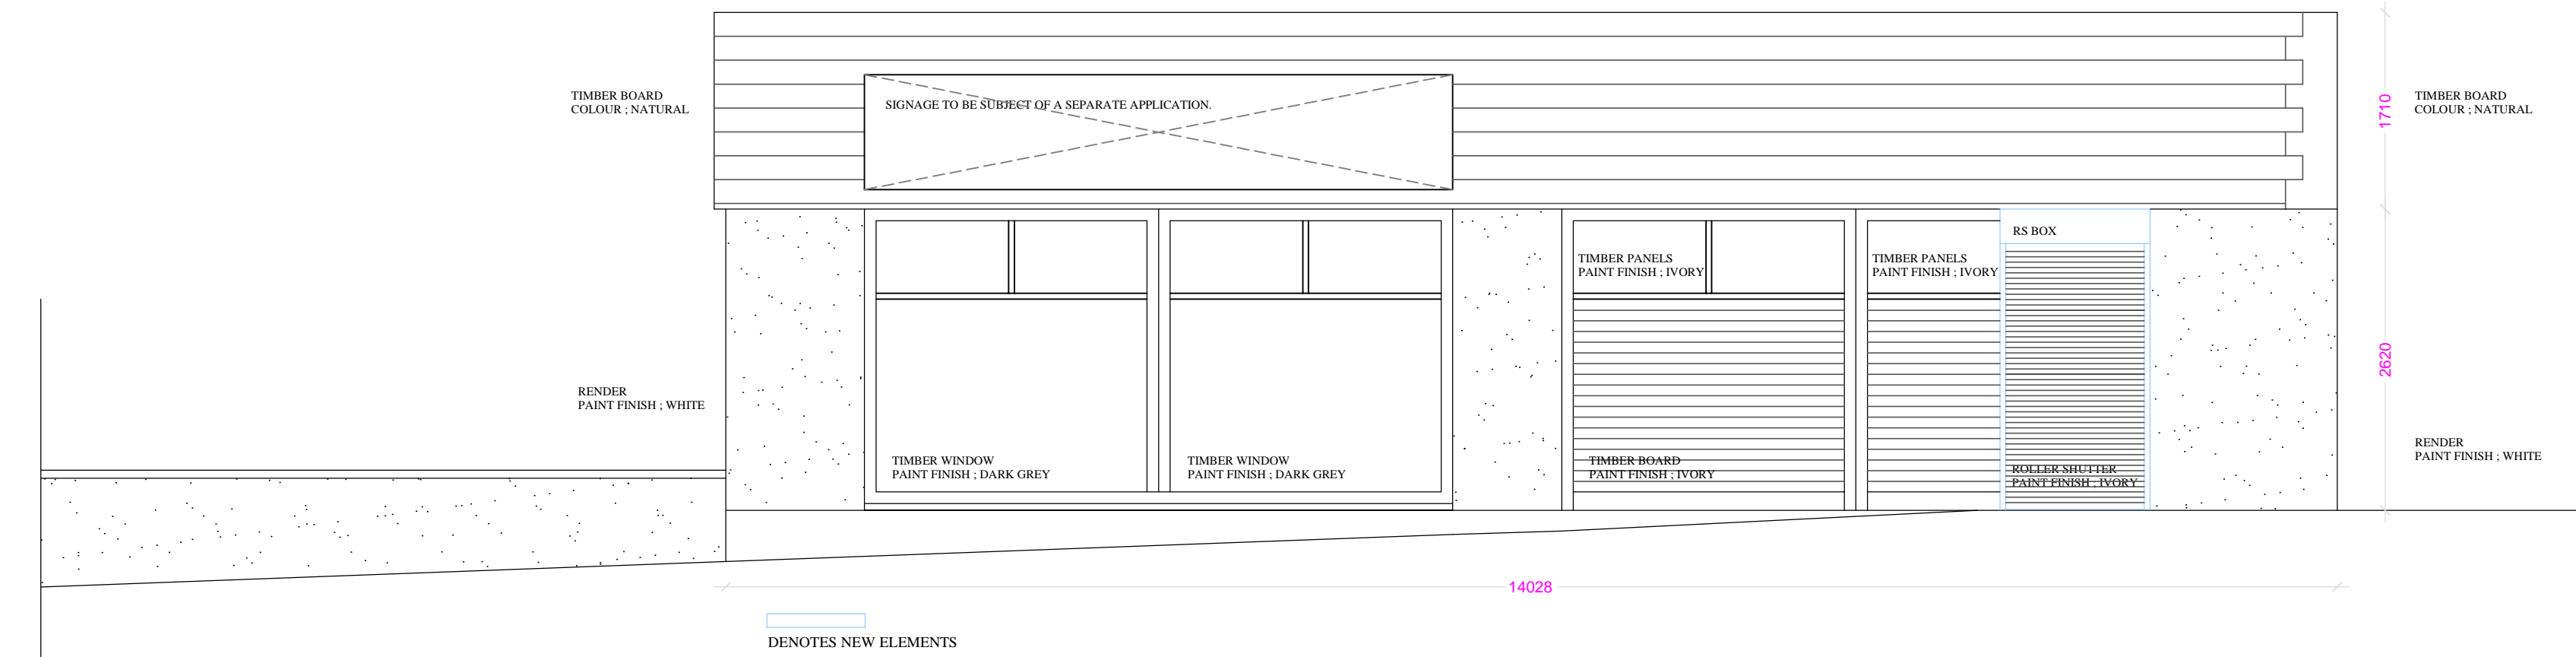

FRONT ELEVATION AS EXISTING

GABLE ELEVATION AS EXISTING

FRONT ELEVATION AS PROPOSED

GABLE ELEVATION AS PROPOSED

Project	DOMINOS PIZZA OUTLET AT UNIT A WEST ROAD CUSTOM CARS WEST ROAD PETERHEAD AB42 2JE.	Client	MSG SCOTLAND LTD	Drawing No.	3589 04	G Gray Studio 2/1 8 Garrioch Drive Glasgow G20 8RP Tel. 07711 984252 g.gray.arch@hotmail.co.uk	
Description	ELEVATIONS AS EXISTING AND PROPOSED	Scale	1: 50 @ A0	Drawn By	jgg		