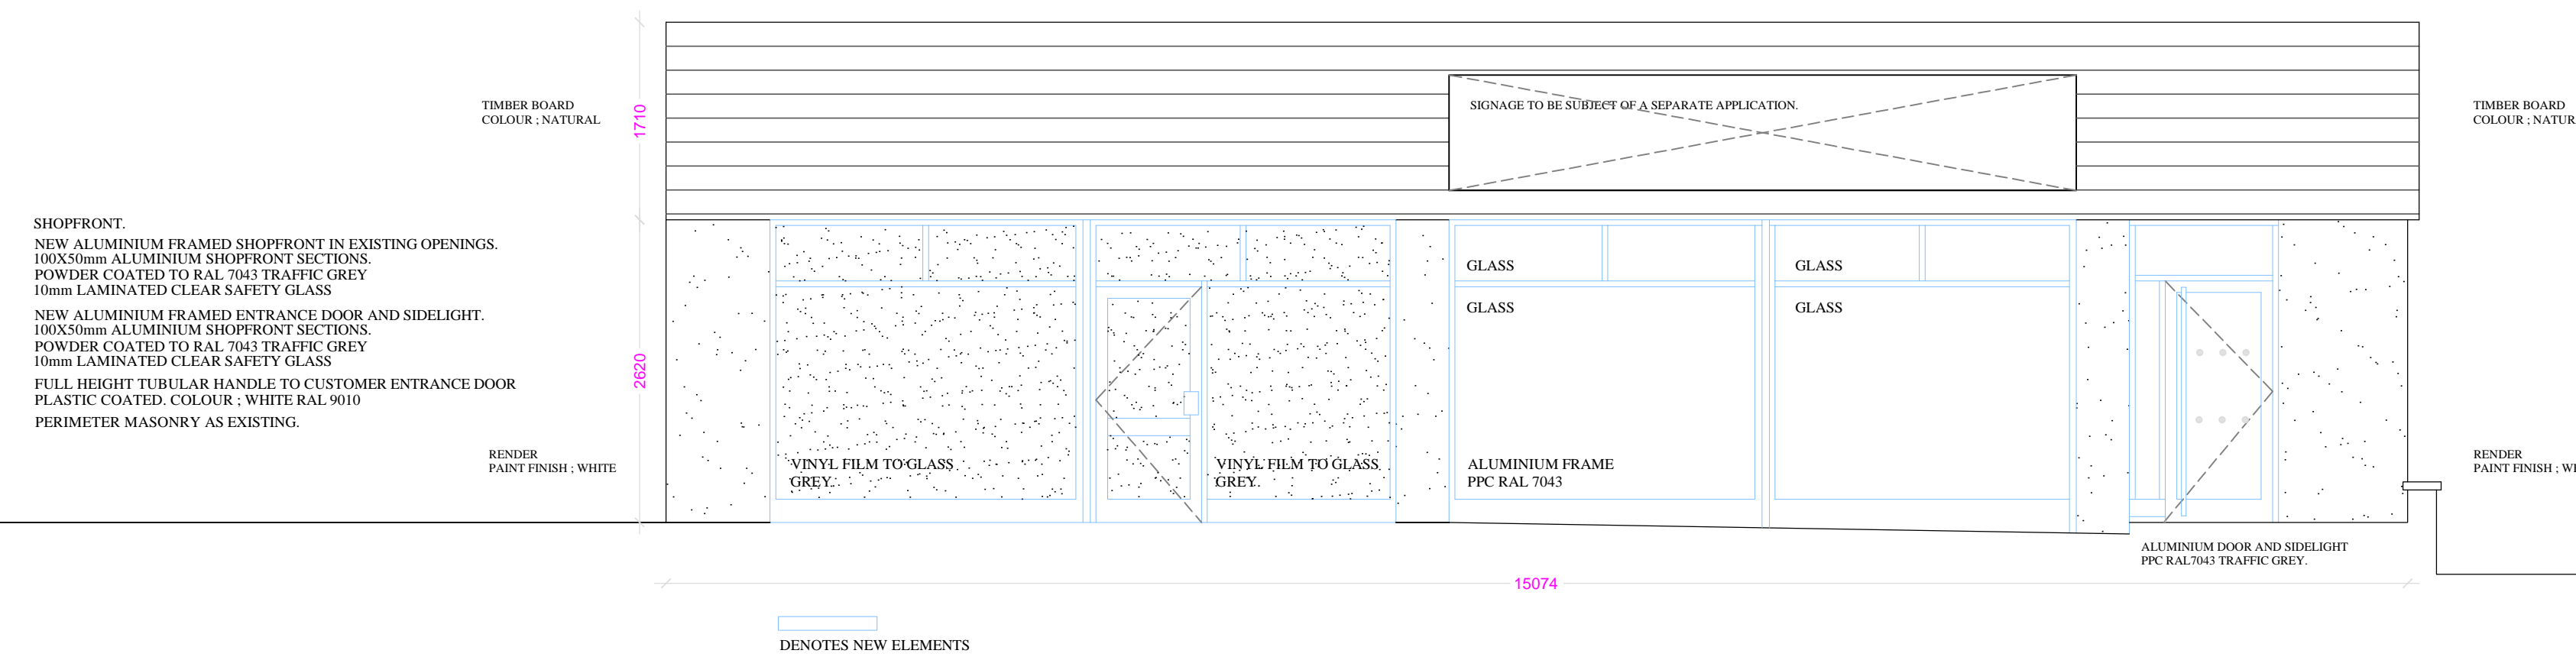

FRONT ELEVATION AS EXISTING

GABLE ELEVATION AS EXISTING

FRONT ELEVATION AS PROPOSED

GABLE ELEVATION AS PROPOSED

Project	DOMINOS PIZZA OUTLET AT UNIT A WEST ROAD CUSTOM CARS WEST ROAD PETERHEAD AB42 2JE.	Client	MSG SCOTLAND LTD	Drawing No.	3589 04	G Gray Studio 2/1 8 Garrioch Drive Glasgow G20 8RP Tel. 07711 984252 g.gray.arch@hotmail.co.uk	
Description	ELEVATIONS AS EXISTING AND PROPOSED	Scale	1: 50 @ A0	Drawn By	jgg		