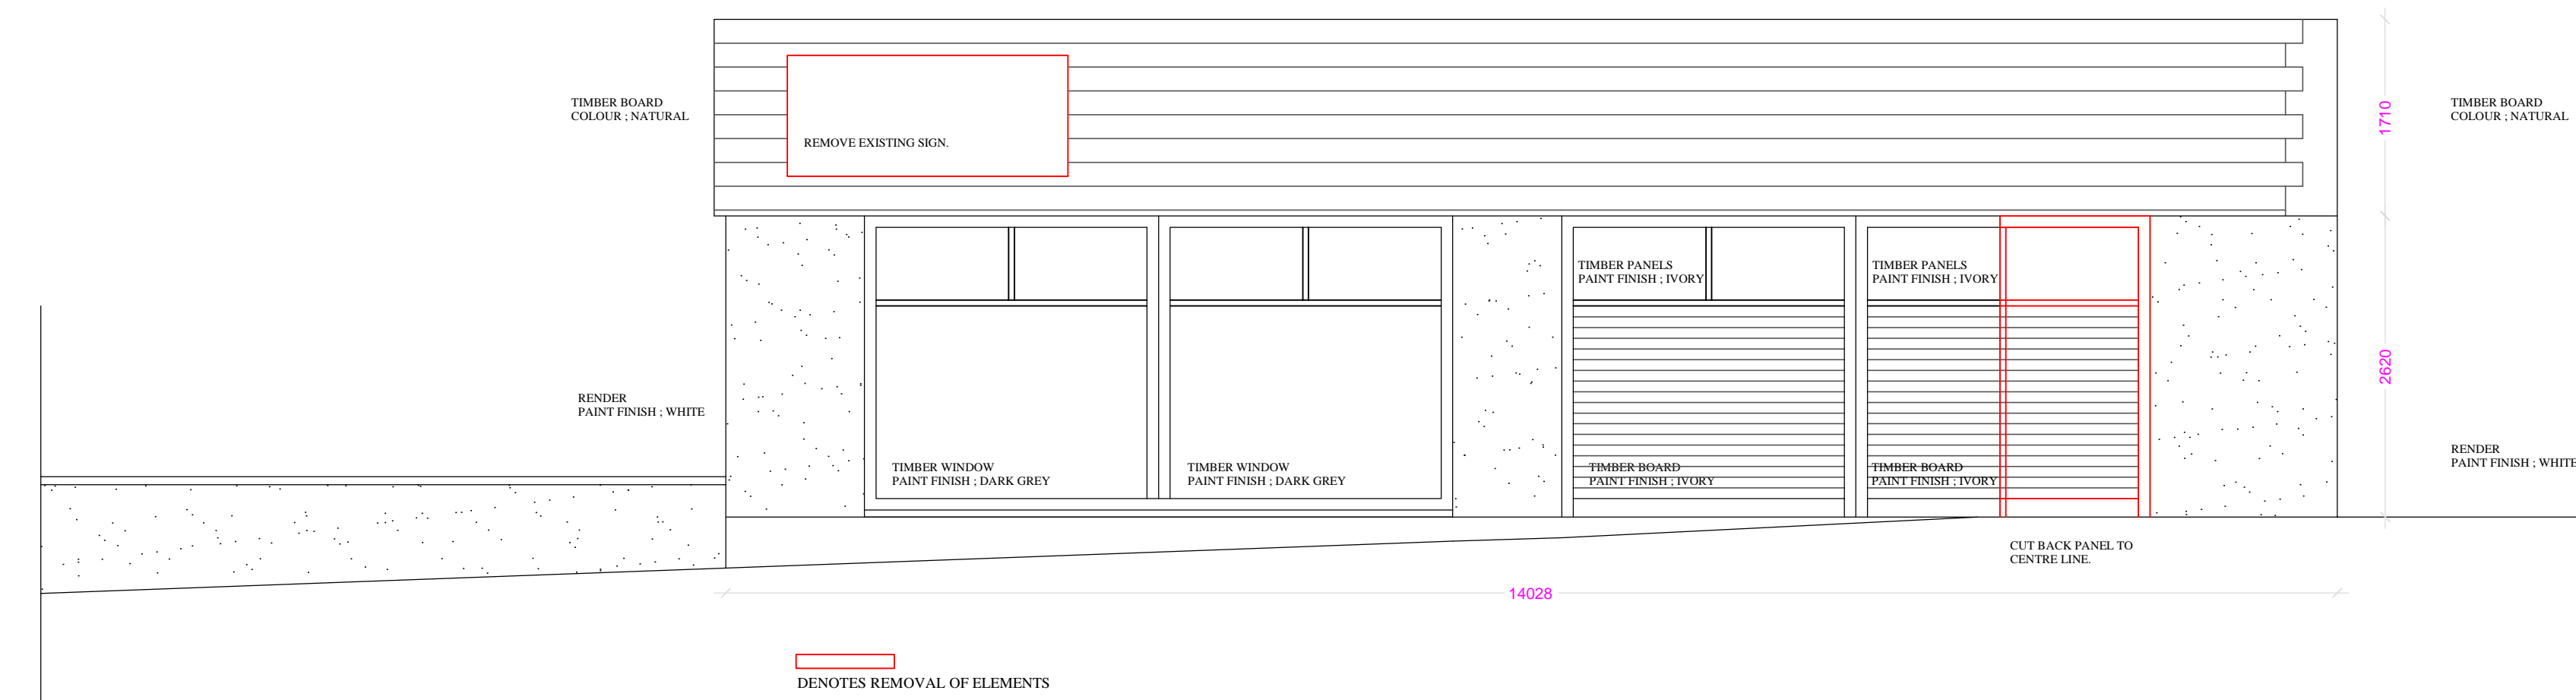

FRONT ELEVATION AS EXISTING

GABLE ELEVATION AS EXISTING

FRONT ELEVATION AS PROPOSED

GABLE ELEVATION AS PROPOSED

Project	DOMINOS PIZZA OUTLET AT UNIT A WEST ROAD CUSTOM CARS WEST ROAD PETERHEAD AB42 2JE.	Client	MSG SCOTLAND LTD	Drawing No.	3589 04	G Gray Studio 2/1 8 Garrioch Drive Glasgow G20 8RP Tel. 07711 984252 g.gray.arch@hotmail.co.uk	
Description	ELEVATIONS AS EXISTING AND PROPOSED	Scale	1: 50 @ A0	Drawn By	jgg		