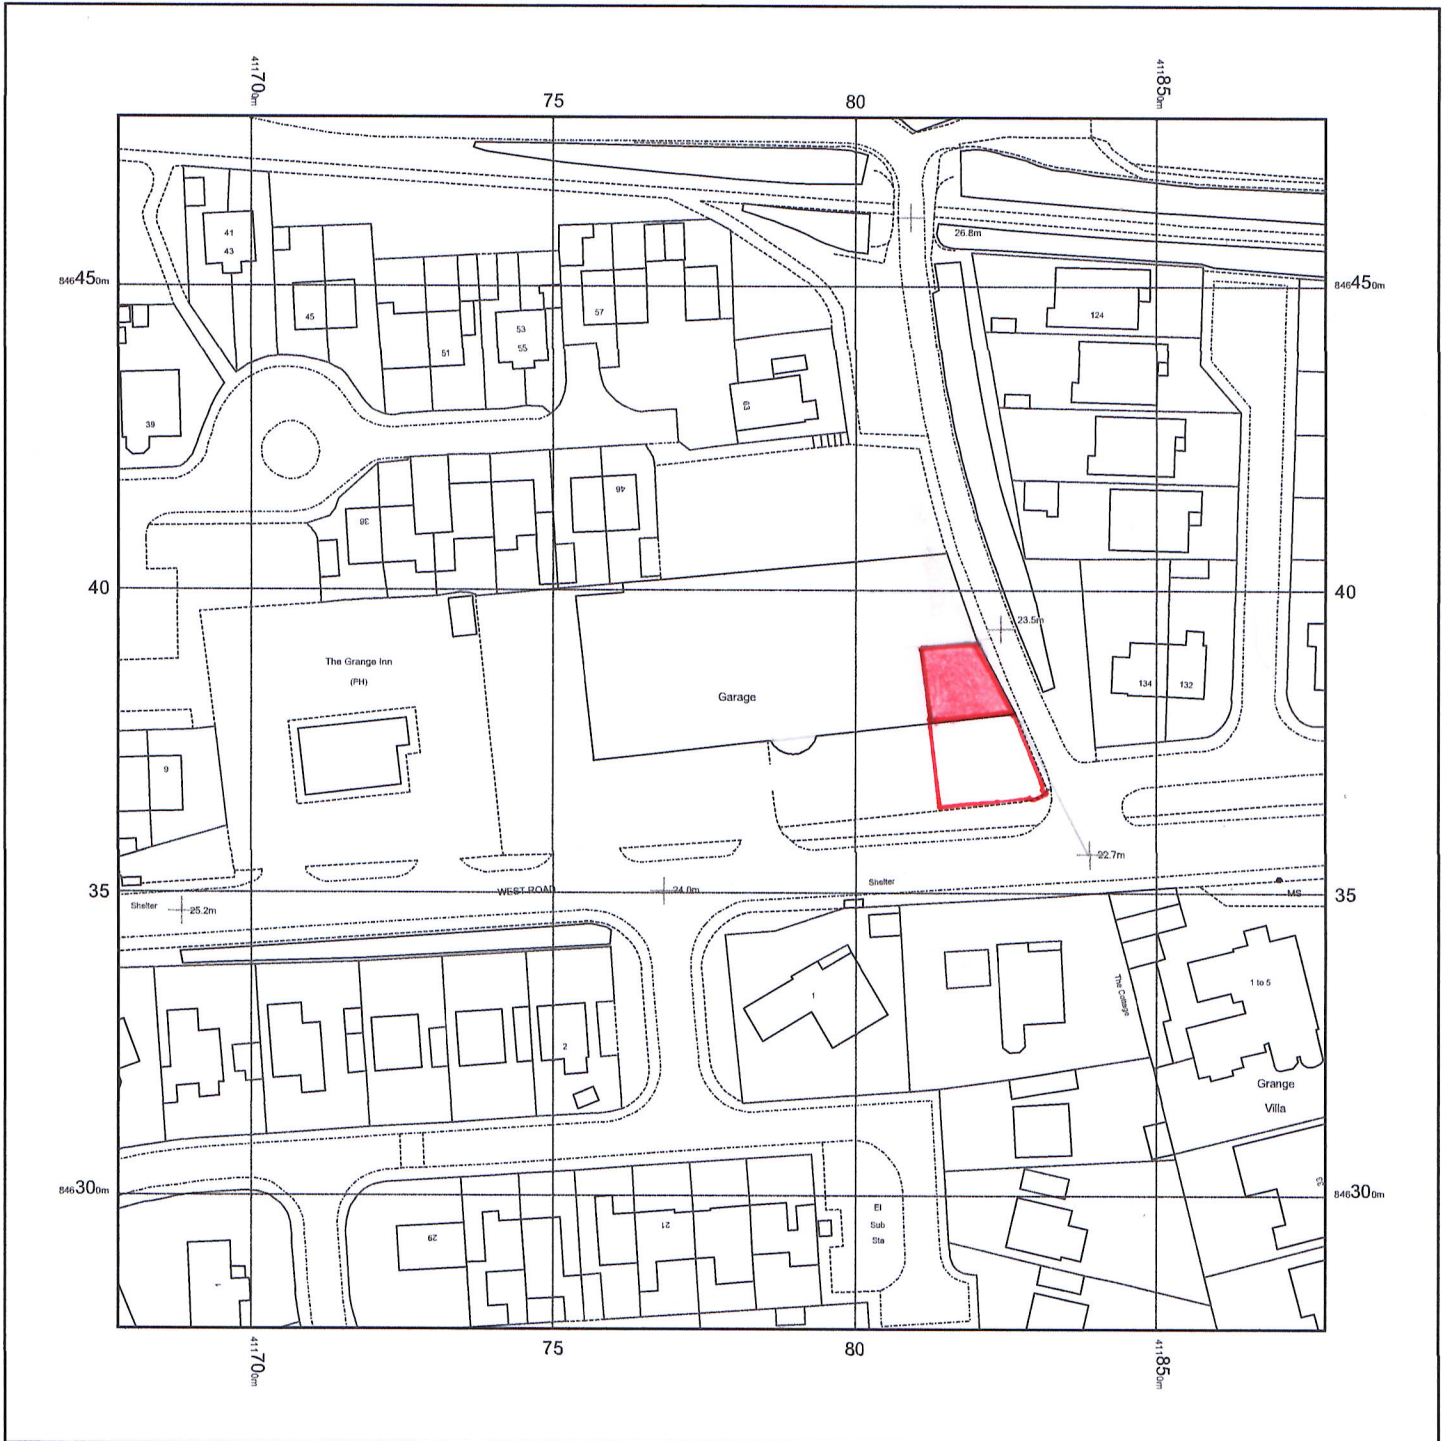

WEST ROAD CUSTOM CARS, PETERHEAD, AB42 2JE

Supplied by: www.ukmapcentre.com
Serial No: 275695
Centre Coordinates: 411778,846378
Production Date: 21/11/2023 16:45:20

© Crown copyright and database rights 2023 Ordnance Survey 100048957. The representation of road, track or path is no evidence of a boundary or right of way. The representation of features as lines is no evidence of a property boundary.

0m 1cm = 12.5m 62.5m
Scale 1:1250

LOCATION PLAN

3589 / 01

UNIT A WEST ROAD CUSTOM CARS

PETERHEAD AB42 2JE.