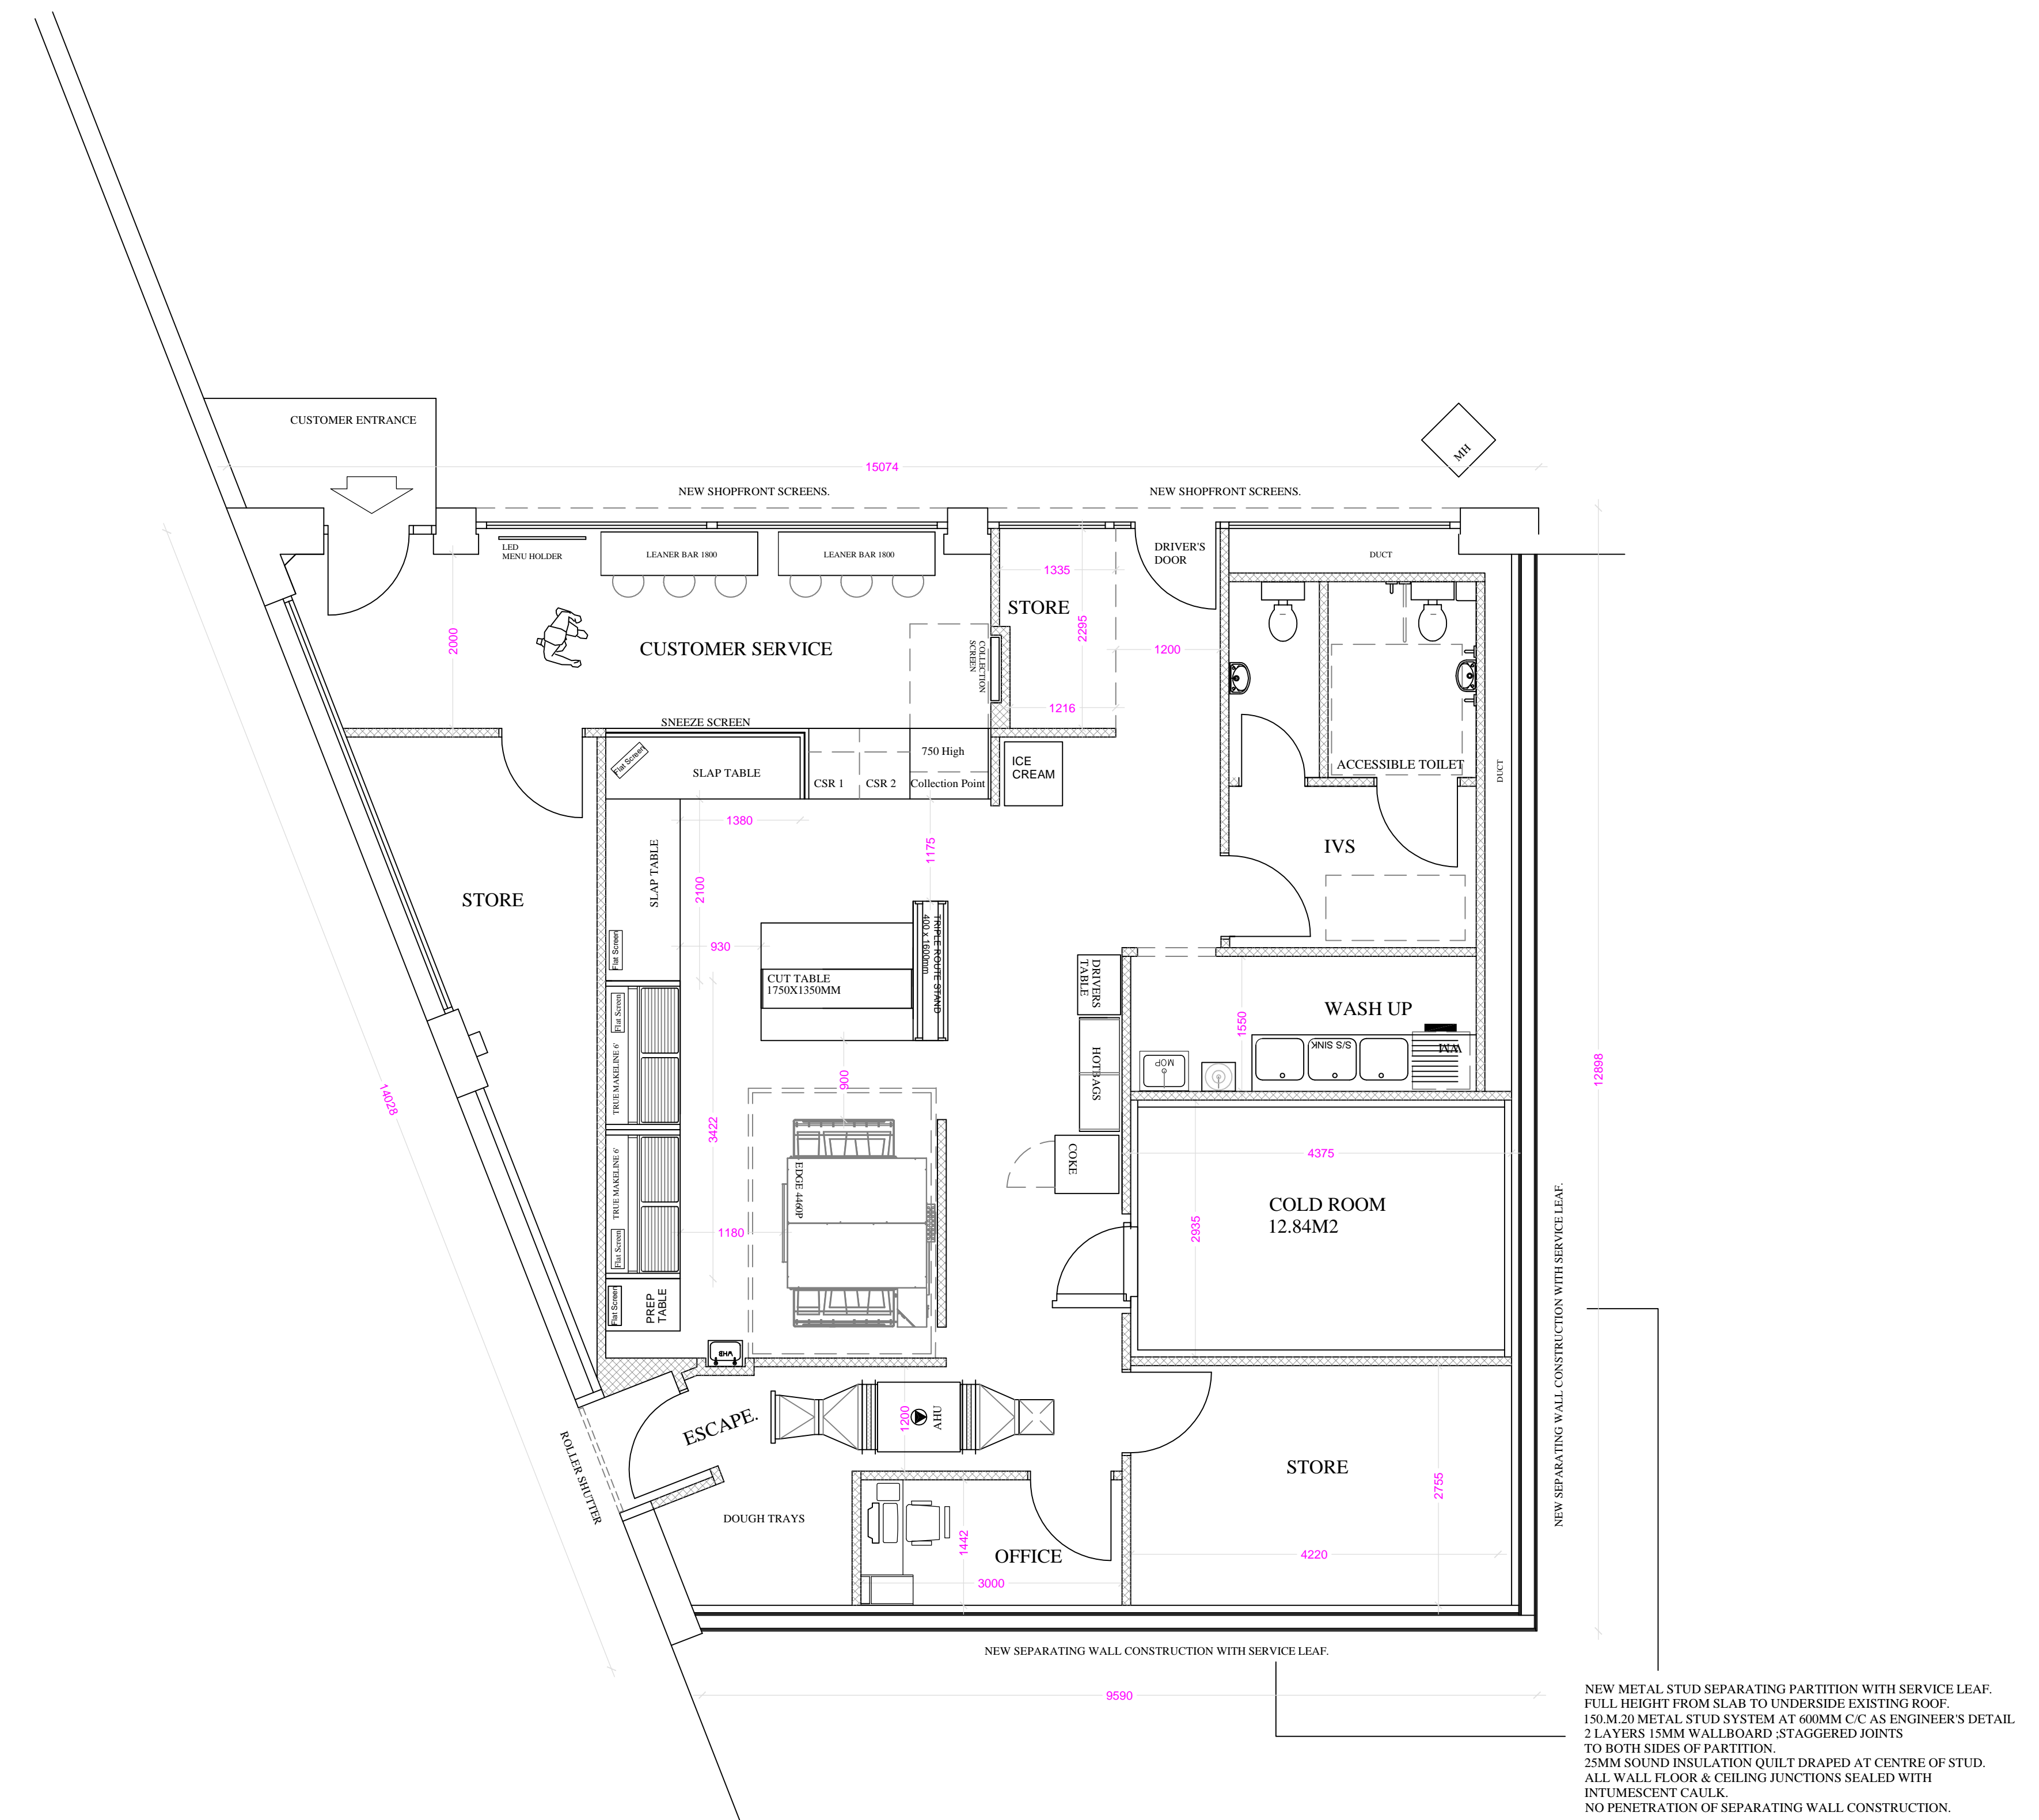

PLAN AS EXISTING

PLAN AS PROPOSED.

Project DOMINOS PIZZA OUTLET AT UNIT A WEST ROAD CUSTOM CARS WEST ROAD PETERHEAD AB42 2JE.	Client MSG SCOTLAND LTD	Drawing No. 3589 03	G Gray Studio 2/1 8 Garrioch Drive Glasgow G20 8RP
Description EXISTING AND PROPOSED PLAN	Scale 1: 50 @ A0	Drawn By jgg	Tel. 07711 984252 g.gray.arch@hotmail.co.uk
		Date Dec'23	