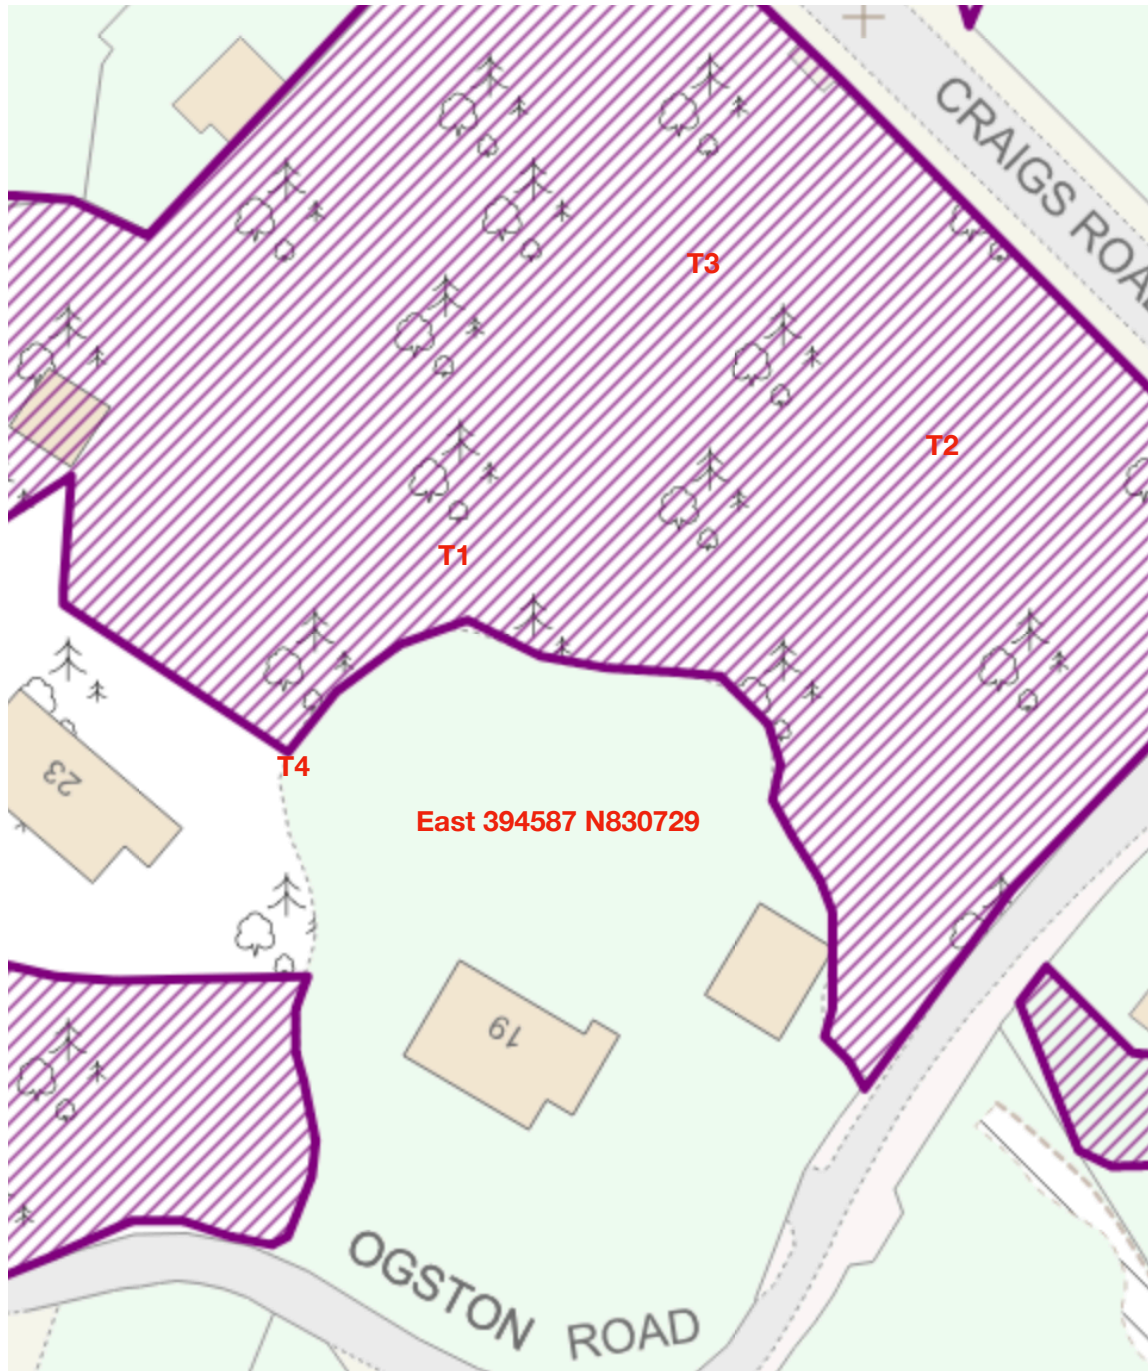

**Site Plan - Brackenridge, Ogston Rd, Ellon**

Site plan shows the trees and the Eastern & northern location coordinates

**Map - Brackenridge, Ogston Road, Ellon**  
**East 394587 N830729**