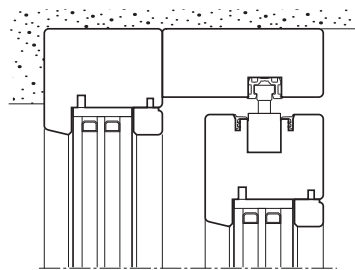

DESIGN

(IN)VISIBLE PROFILE

Leaving space to the glass: a room without bounds

The lower transom of the fixed sash has been eliminated.
The glass and the external environment become the center of the room.
A thin aluminium profile creates the glass seat.

THE ESSENTIAL

ON DETAILS

Wood and image only: the hardware disappears on the frame

The sliding top guide has been inserted into the frame to hide every functional element.

A slimmer sash profile

The frame of the sliding sash has been concealed to 74 mm thanks to a reduced backset lock.

Minimal design, with a technological heart

The thin transom of the frame contains the top sealing profile: no carving is visible.

Side point system: the essential without bounds

The glass is built into the jamb of the frame. Thanks to an easy and adequate installation, it blends with the wall.