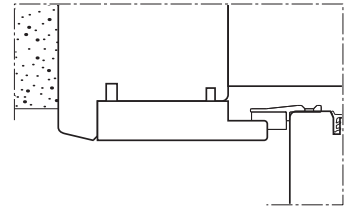

Top sash sealing profile

The aluminium resistance and the insulating power of the sponge. The materials choice of the top sealing profile guarantees the resistance against air and noise abatement.