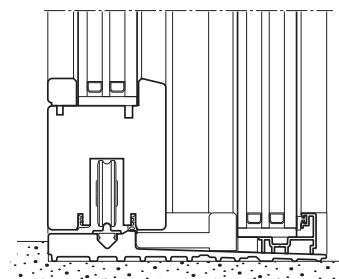

DESIGN

(IN)VISIBLE PROFILE

Leaving space to the glass: a room without bounds

The lower transom of the fixed sash has been eliminated.
The glass and the external environment become the center of the room.
A thin aluminium profile creates the glass seat.

THE ESSENTIAL

ON DETAILS

Wood and image only: the hardware disappears on the frame

The sliding top guide has been inserted into the frame to hide every functional element.

A slimmer sash profile

The frame of the sliding sash has been concealed to 74 mm thanks to a reduced backset lock.

Minimal design, with a technological heart

The thin transom of the frame contains the top sealing profile: no carving is visible.

Side point system: the essential without bounds

The glass is built into the jamb of the frame. Thanks to an easy and adequate installation, it blends with the wall.