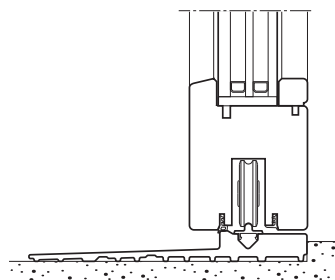

A high performance project without limits

A 25 mm maximum thickness threshold at the same level of the floor. The Climatech threshold offers the minimum visual impact and guarantees incredible thermal performances, thanks to the innovative fiberglass reinforced material.

Imago is a barrier against air, water and wind thanks to the accessories range which have been tested in every condition.