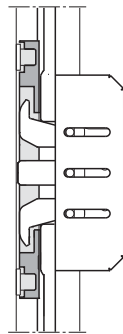

POSEIDON:

A WORLD OF SECURITY

Maximum security lock

The innovative Poseidon lock with two opposite facing hooks and a central bolt offers anti-burglar security levels never known before.

Poseidon concealed security striker

The striker is installed flush to the frame to improve the minimal design of Imago. The wide pressure adjustments allow an easy installation in every condition.