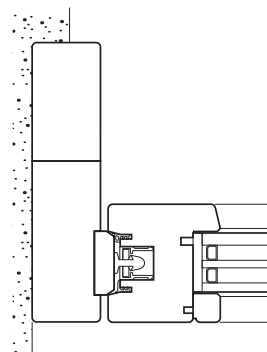

DESIGN

(IN)VISIBLE PROFILE

Leaving space to the glass: a room without bounds

The lower transom of the fixed sash has been eliminated.
The glass and the external environment become the center of the room.
A thin aluminium profile creates the glass seat.

THE ESSENTIAL

ON DETAILS

Wood and image only: the hardware disappears on the frame

The sliding top guide has been inserted into the frame to hide every functional element.

A slimmer sash profile

The frame of the sliding sash has been concealed to 74 mm thanks to a reduced backset lock.

Minimal design, with a technological heart

The thin transom of the frame contains the top sealing profile: no carving is visible.

Side point system: the essential without bounds

The glass is built into the jamb of the frame. Thanks to an easy and adequate installation, it blends with the wall.