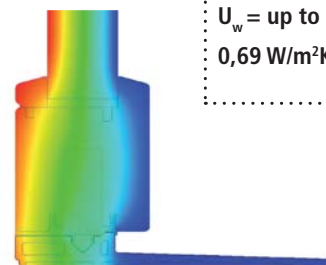

A high performance project without limits

A 25 mm maximum thickness threshold at the same level of the floor. The Climatech threshold offers the minimum visual impact and guarantees incredible thermal performances, thanks to the innovative fiberglass reinforced material.

Imago is a barrier against air, water and wind thanks to the accessories range which have been tested in every condition.