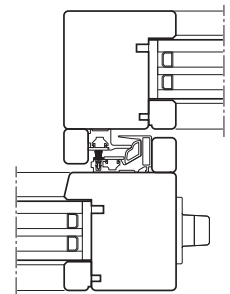

Uni-V central locking profile

The wide working tolerances, allowed by the central point Uni-V, guarantee the declared performances even with the natural deformation of wood. The revolutionary central locking profile avoids every contact between the sash and the frame. The opening movement becomes fluid and silent.