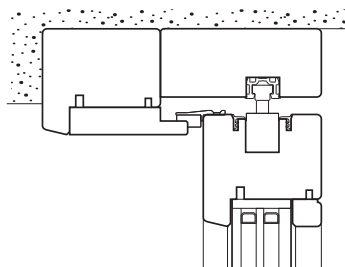

THE ESSENTIAL

ON DETAILS

Wood and image only: the hardware disappears on the frame

The sliding top guide has been inserted into the frame to hide every functional element.

A slimmer sash profile

The frame of the sliding sash has been concealed to 74 mm thanks to a reduced backset lock.

Minimal design, with a technological heart

The thin transom of the frame contains the top sealing profile: no carving is visible.

Side point system: the essential without bounds

The glass is built into the jamb of the frame. Thanks to an easy and adequate installation, it blends with the wall.