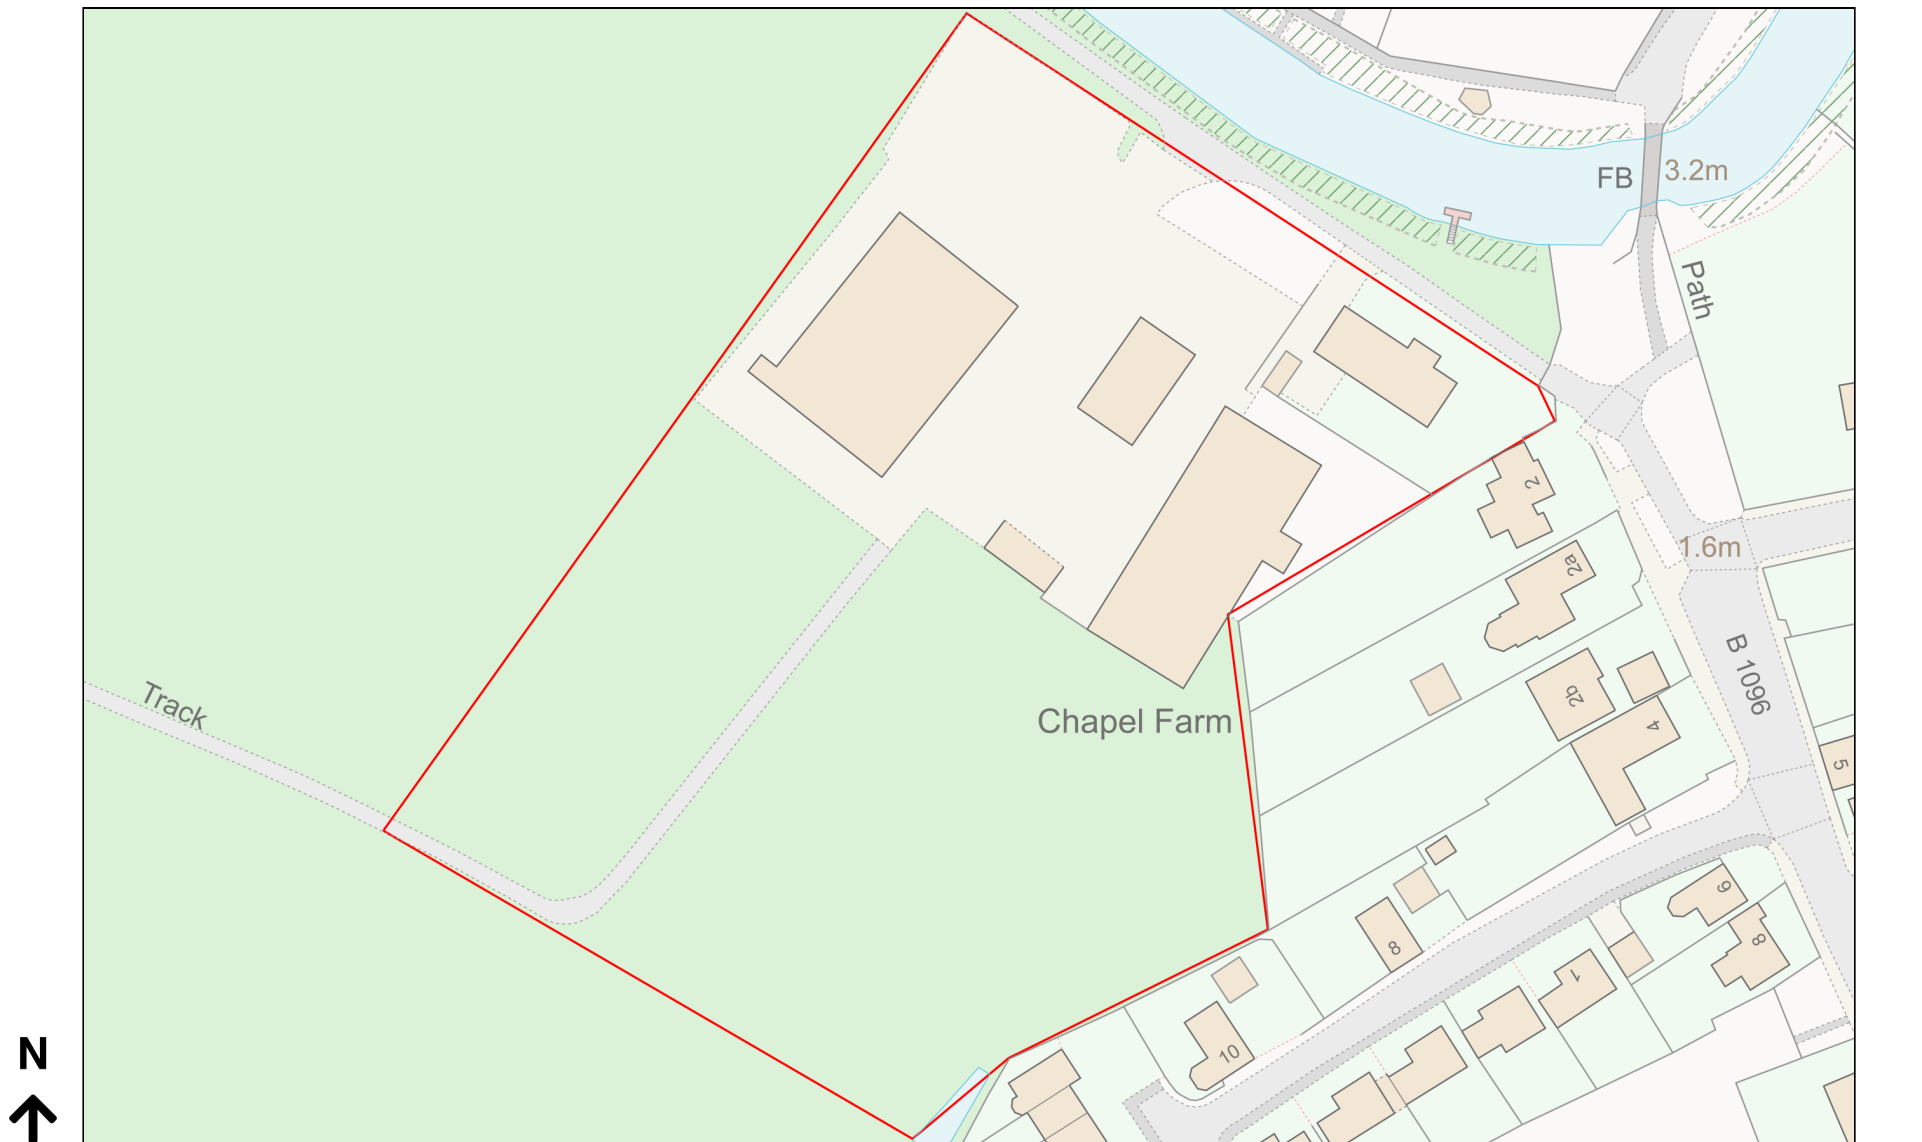

# Location Plan

Site Address: Chapel Farm, High Street, Benwick, PE15 0UZ

Date Produced: 12-Jan-2024

Scale: 1:1250 @A4

Planning Portal Reference: PP-12729195v1