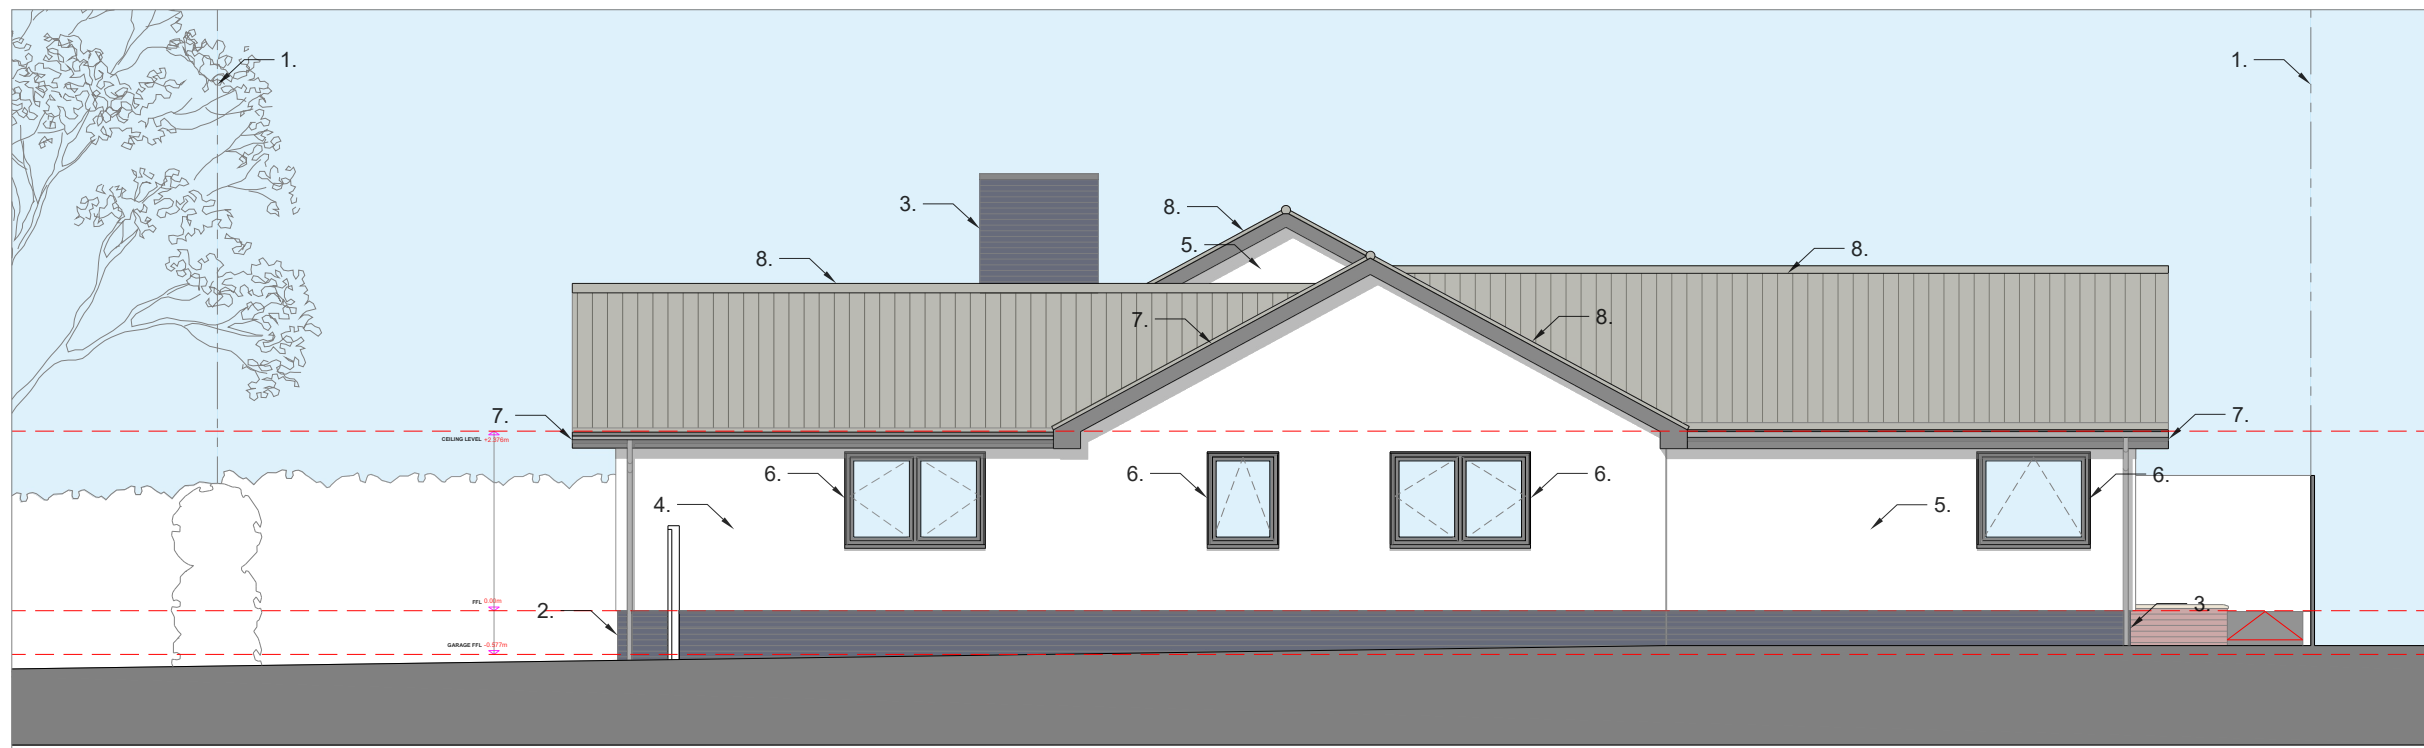

**PROPOSED SOUTH ELEVATION** 0 1 2

**PROPOSED EAST ELEVATION** 0 1 2

REV: DATE:

**HOWIE ARCHITECTS**  
RIBA #

FUEL STUDIOS  
KILN HOUSE  
POTTERGATE  
NORWICH  
NR2 1DX  
alastair@howiearc.com  
www.howiearc.com  
07792 705592

PREMISES NAME  
**6 STATION NEW RD  
BRUNDALL  
NORWICH  
NR13 5PQ**

DRAWING No.  
**2315 / 112**

DRAWN <b>AWH</b>	SCALE <b>1:100 @ A3</b>	REV <b>-</b>
---------------------	----------------------------	-----------------

DESCRIPTION  
**PROPOSED ELEVATIONS  
OPTION 01  
2 of 2**