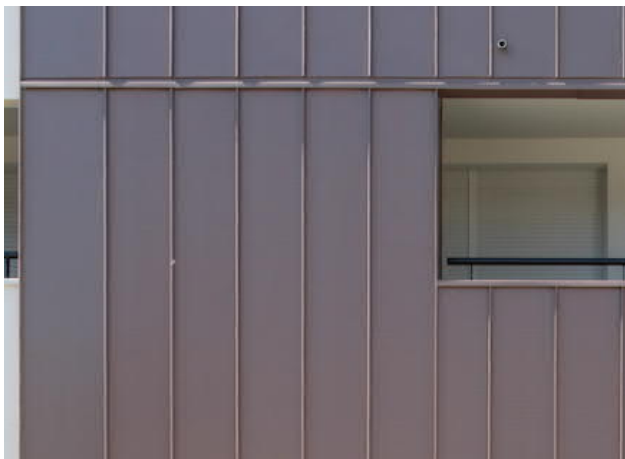

Aluminium
Sliding
Anthracite

Refer to Origin website for info:

<https://origin-global.com/aluminium-windows/ow70-slimline-window>

Zinc facade

VM Zinc: Zinc cladding with vertical standing seam for the staircase/lift headrooms.
Colour - Pigmento red