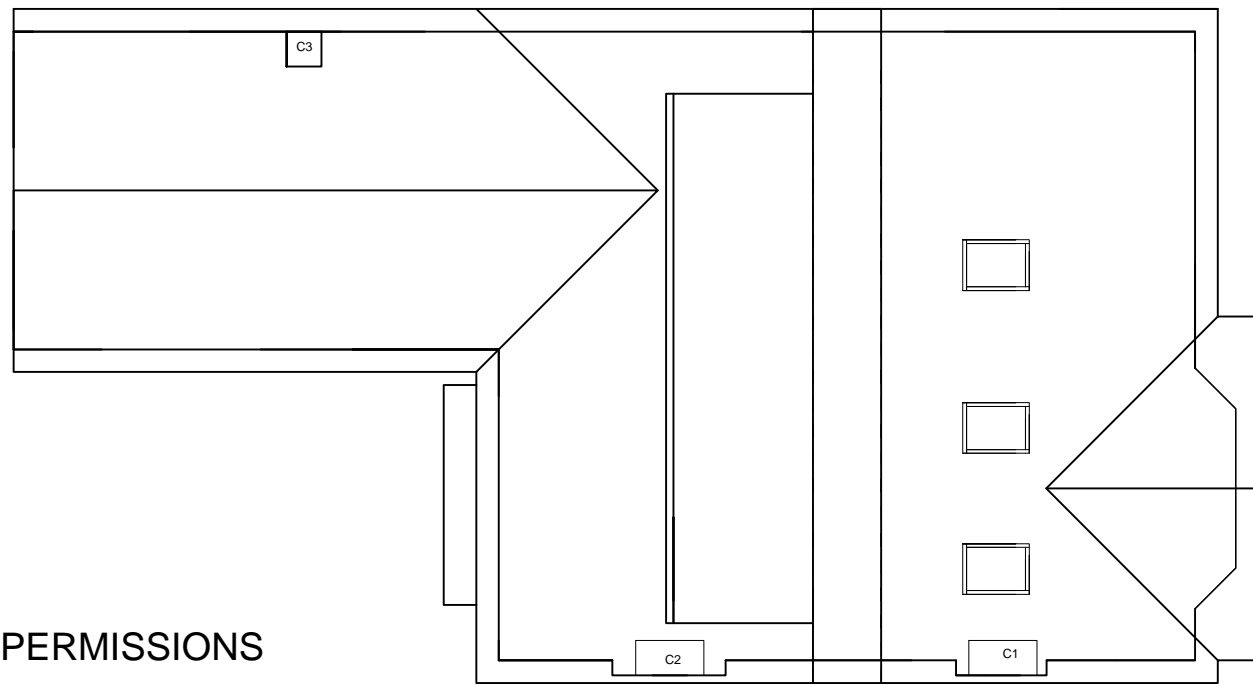

ROOF PLAN: PERMISSIONS