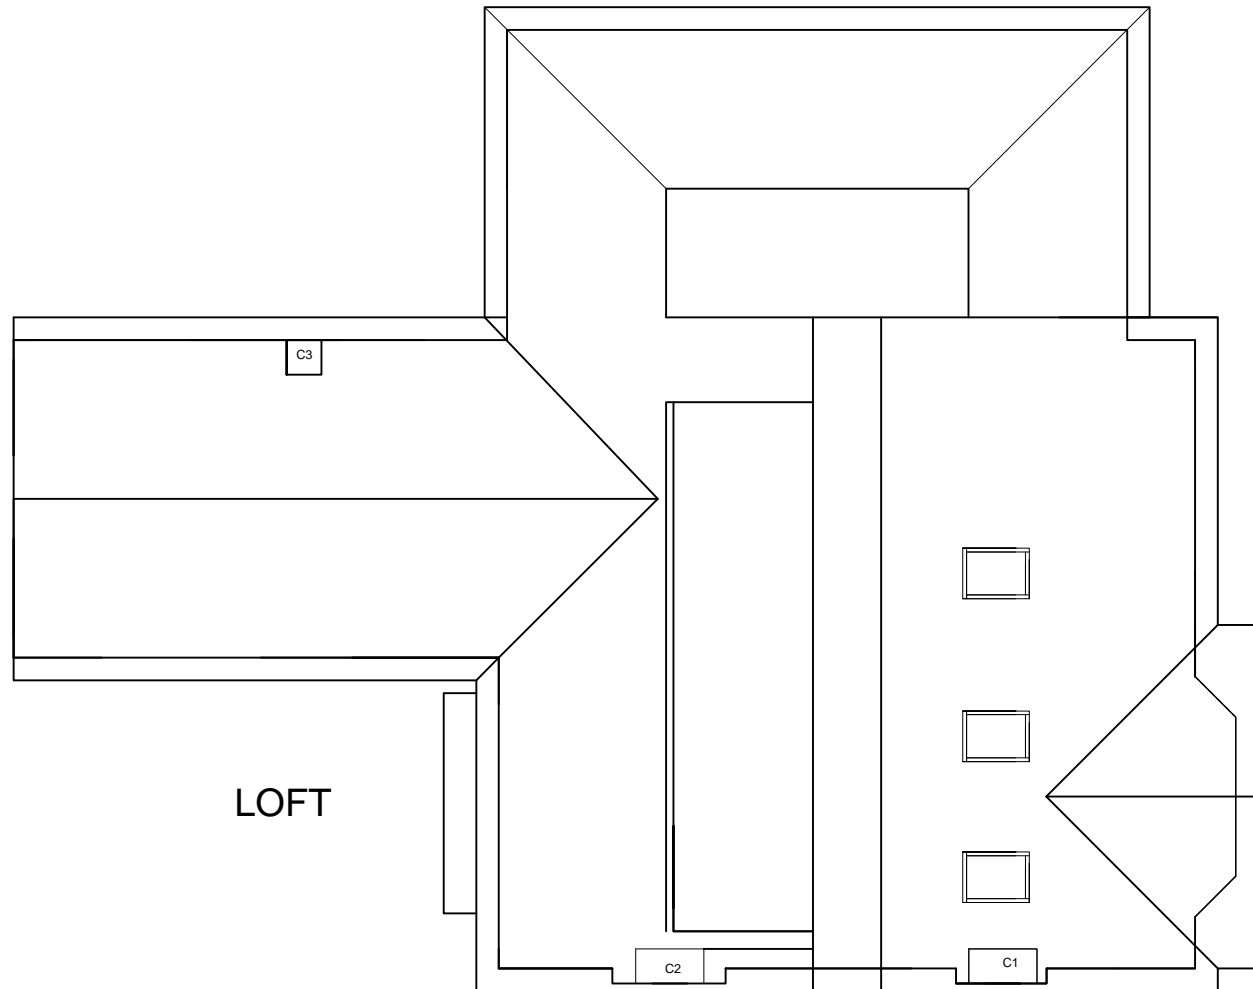

LOFT

ROOF PLAN: FIRST FLOOR SIDE EXTENSION