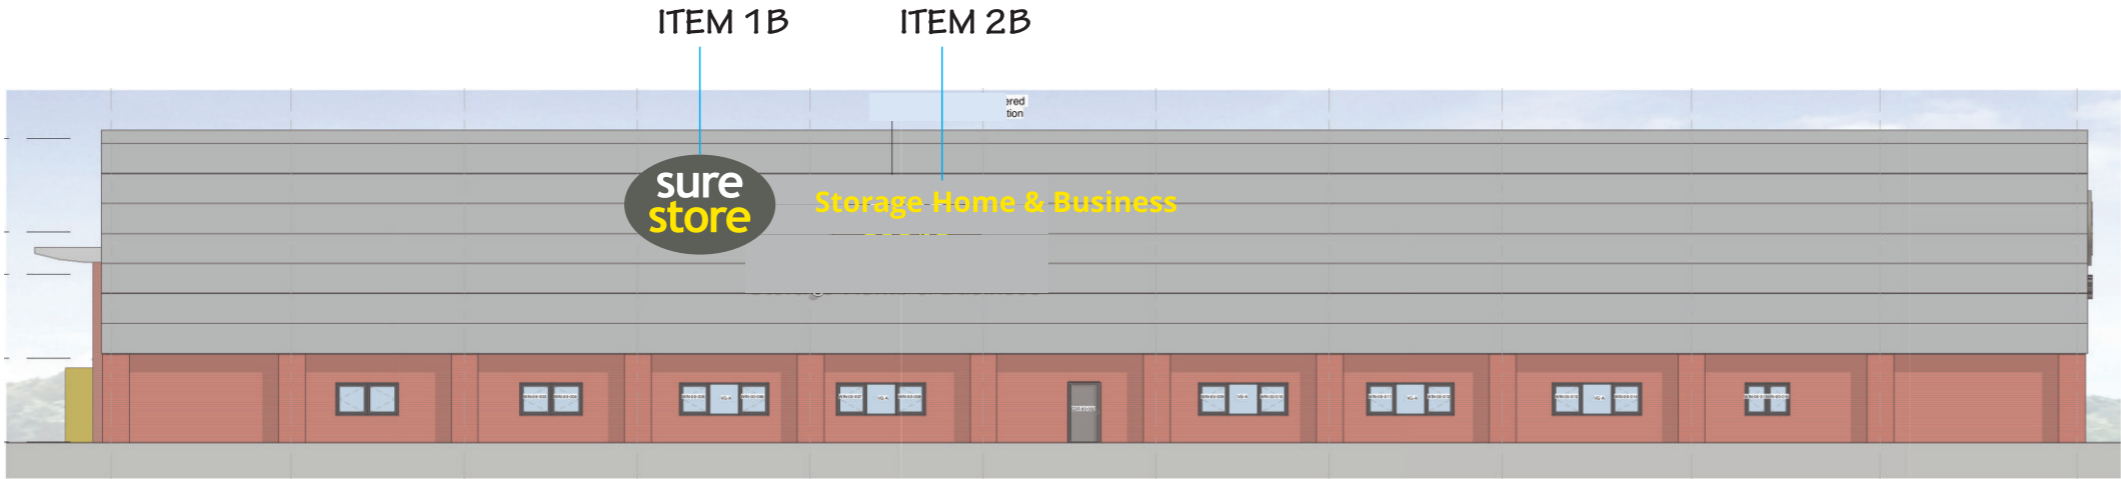

FRONT ELEVATION
Scale 1:250

REAR ELEVATION
Scale 1:250

LONDON ROAD ELEVATION
Scale 1:250

ANY COLOURS SHOWN ARE INDICATIVE ONLY AND ARE NOT TRUE REPRESENTATIONS OF THE FINISHED PRODUCT.
THIS DRAWING IS THE PROPERTY OF BENSON SIGNS LIMITED. COPYRIGHT IS RESERVED BY THEM AND IS ISSUED ON THE CONDITION THAT IT IS NOT COPIED OR DISCLOSED BY OR TO ANY UNAUTHORISED PERSONS WITHOUT PRIOR CONSENT IN WRITING OF BENSON SIGNS LIMITED.

CLIENT	SURE STORE	JOB	UNIT 3, Roebuck Retail Park, London Rd, Stevenage SG1 1XZ
DATE	17.01.2024	SCALE	AS SHOWN @ A3
DRAWN	J.B.	REV.	
			DWG No. 30557 PLAN

Tel: 0151-298 1567 • www.benson-signs.co.uk • info@benson-signs.co.uk • 96-98 Great Howard Street, Liverpool, L3 7AX