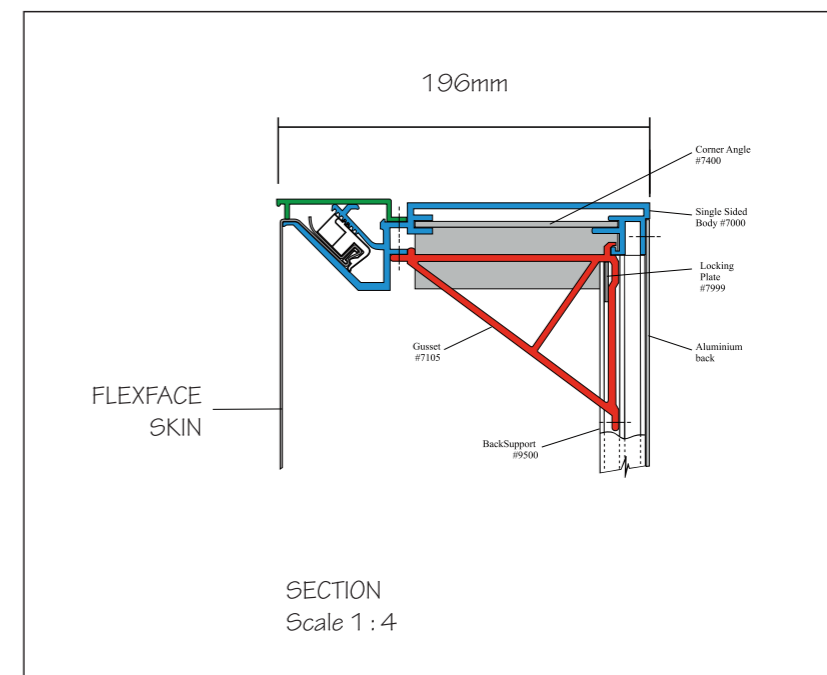

ITEM 1A, 1B, 1C

(x3)
 5000 x 3305mm OVA FLEXFACE LIGHTBOX
 POWDER COATED GREY RAL 7039 WITH
 INTERNAL LED ILLUMINATION MOUNTED
 ONTO WHITE COMPOSITE ALUMINIUM
 BACK PANELS
 LETTERS TO ILLUMINATE.
 ILLUMINATION LEVELS WILL NOT EXCEED 600 CDM2 AT FACE.
 BACKGROUND TO BE PARTIAL LIGHT BLOCK
 Scale 1 : 50 @ A3

ITEM 1 A - 9000mm TO GROUND LEVEL
 ITEM 1 B - 6250mm TO GROUND LEVEL
 ITEM 1 C - 6250mm TO GROUND LEVEL

ANY COLOURS SHOWN ARE INDICATIVE ONLY AND ARE NOT TRUE REPRESENTATIONS OF THE FINISHED PRODUCT.

THIS DRAWING IS THE PROPERTY OF BENSON SIGNS LIMITED. COPYRIGHT IS RESERVED BY THEM AND IS ISSUED ON THE CONDITION THAT IT IS NOT COPIED OR DISCLOSED BY OR TO ANY UNAUTHORISED PERSONS WITHOUT PRIOR CONSENT IN WRITING OF BENSON SIGNS LIMITED.

CLIENT	SURE STORE	JOB	UNIT 3, Roebuck Retail Park, London Rd, Stevenage SG1 1XZ
DATE	17.01.2024	SCALE	AS SHOWN @ A3
DRAWN	J.B.	REV.	
DWG No.		30557 PLAN	