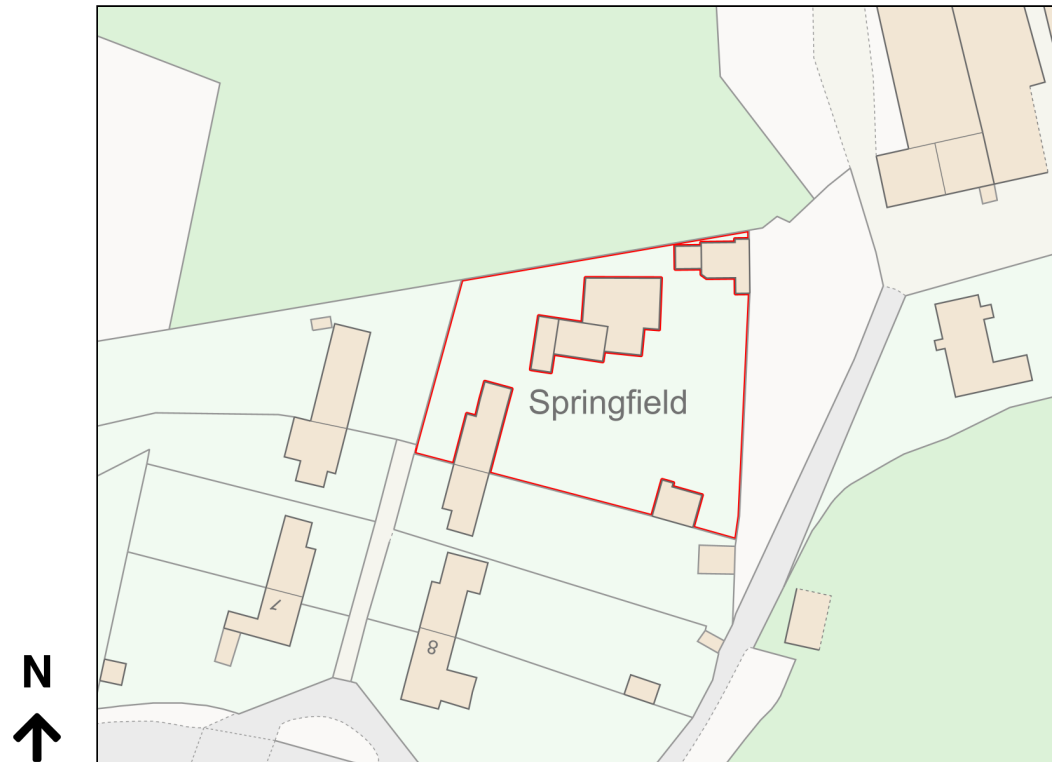

Location Plan

Site Address: 5, Springfield, Membury, EX13 7AB

Date Produced: 04-Jan-2024

Scale: 1:1250 @A4

Planning Portal Reference: PP-12673006v1