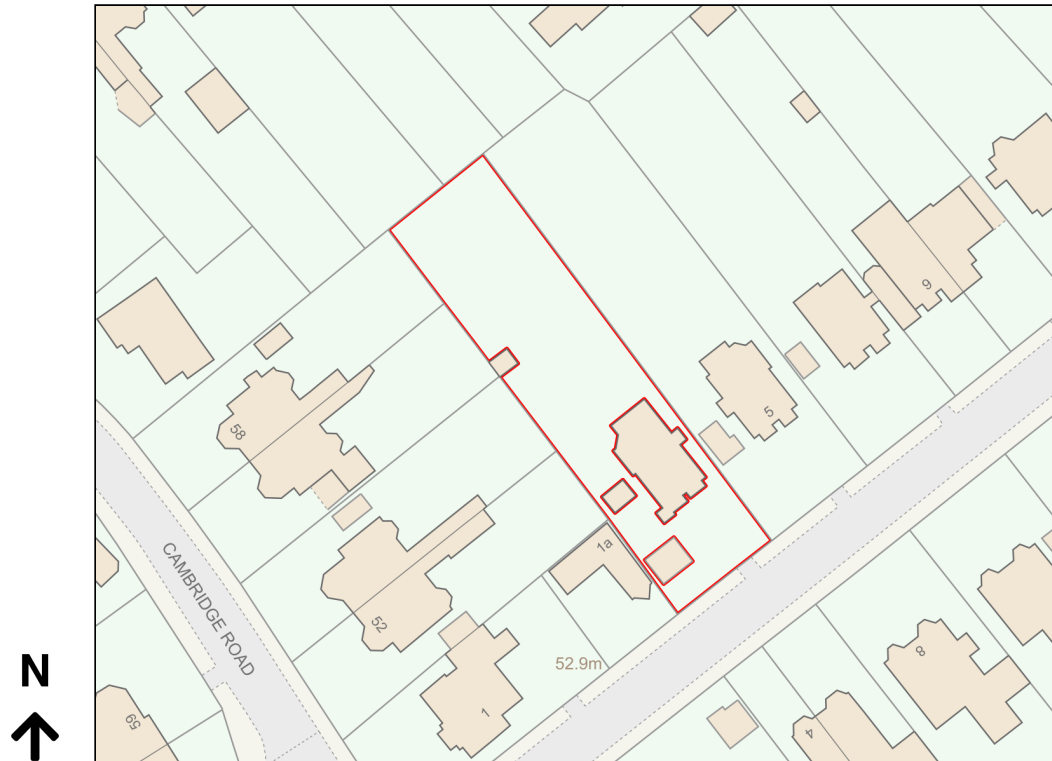

Location Plan

Site Address: 3, The Avenue, Clevedon, BS21 7EB

Date Produced: 10-Jan-2024

Scale: 1:1250 @A4

Planning Portal Reference: PP-12721839v1