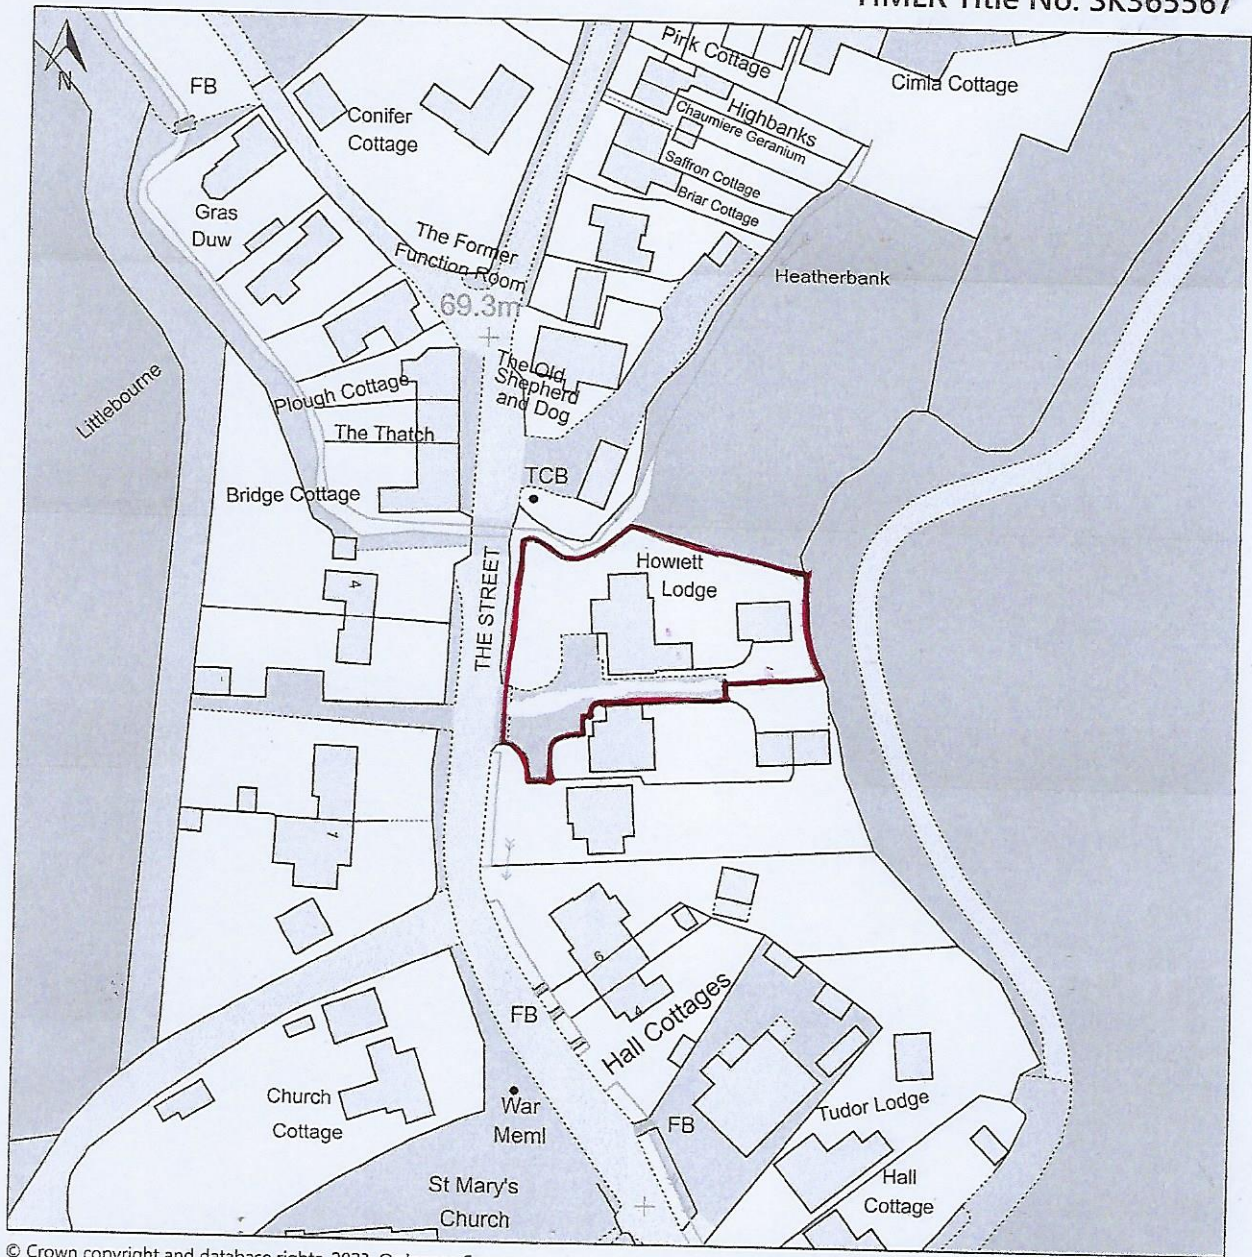

HOWLETT LODGE, THE STREET, POSLINGFORD, SUFFOLK, CO10 8QZ

UPRN: 100091388883

HMLR Title No: SK365567

© Crown copyright and database rights, 2023. Ordnance Survey
0100031673 Created using Plans by Emapsite

0m 20m 40m 60m 80m 100m

Scale: 1:1250

Paper Size: A4

Notes: