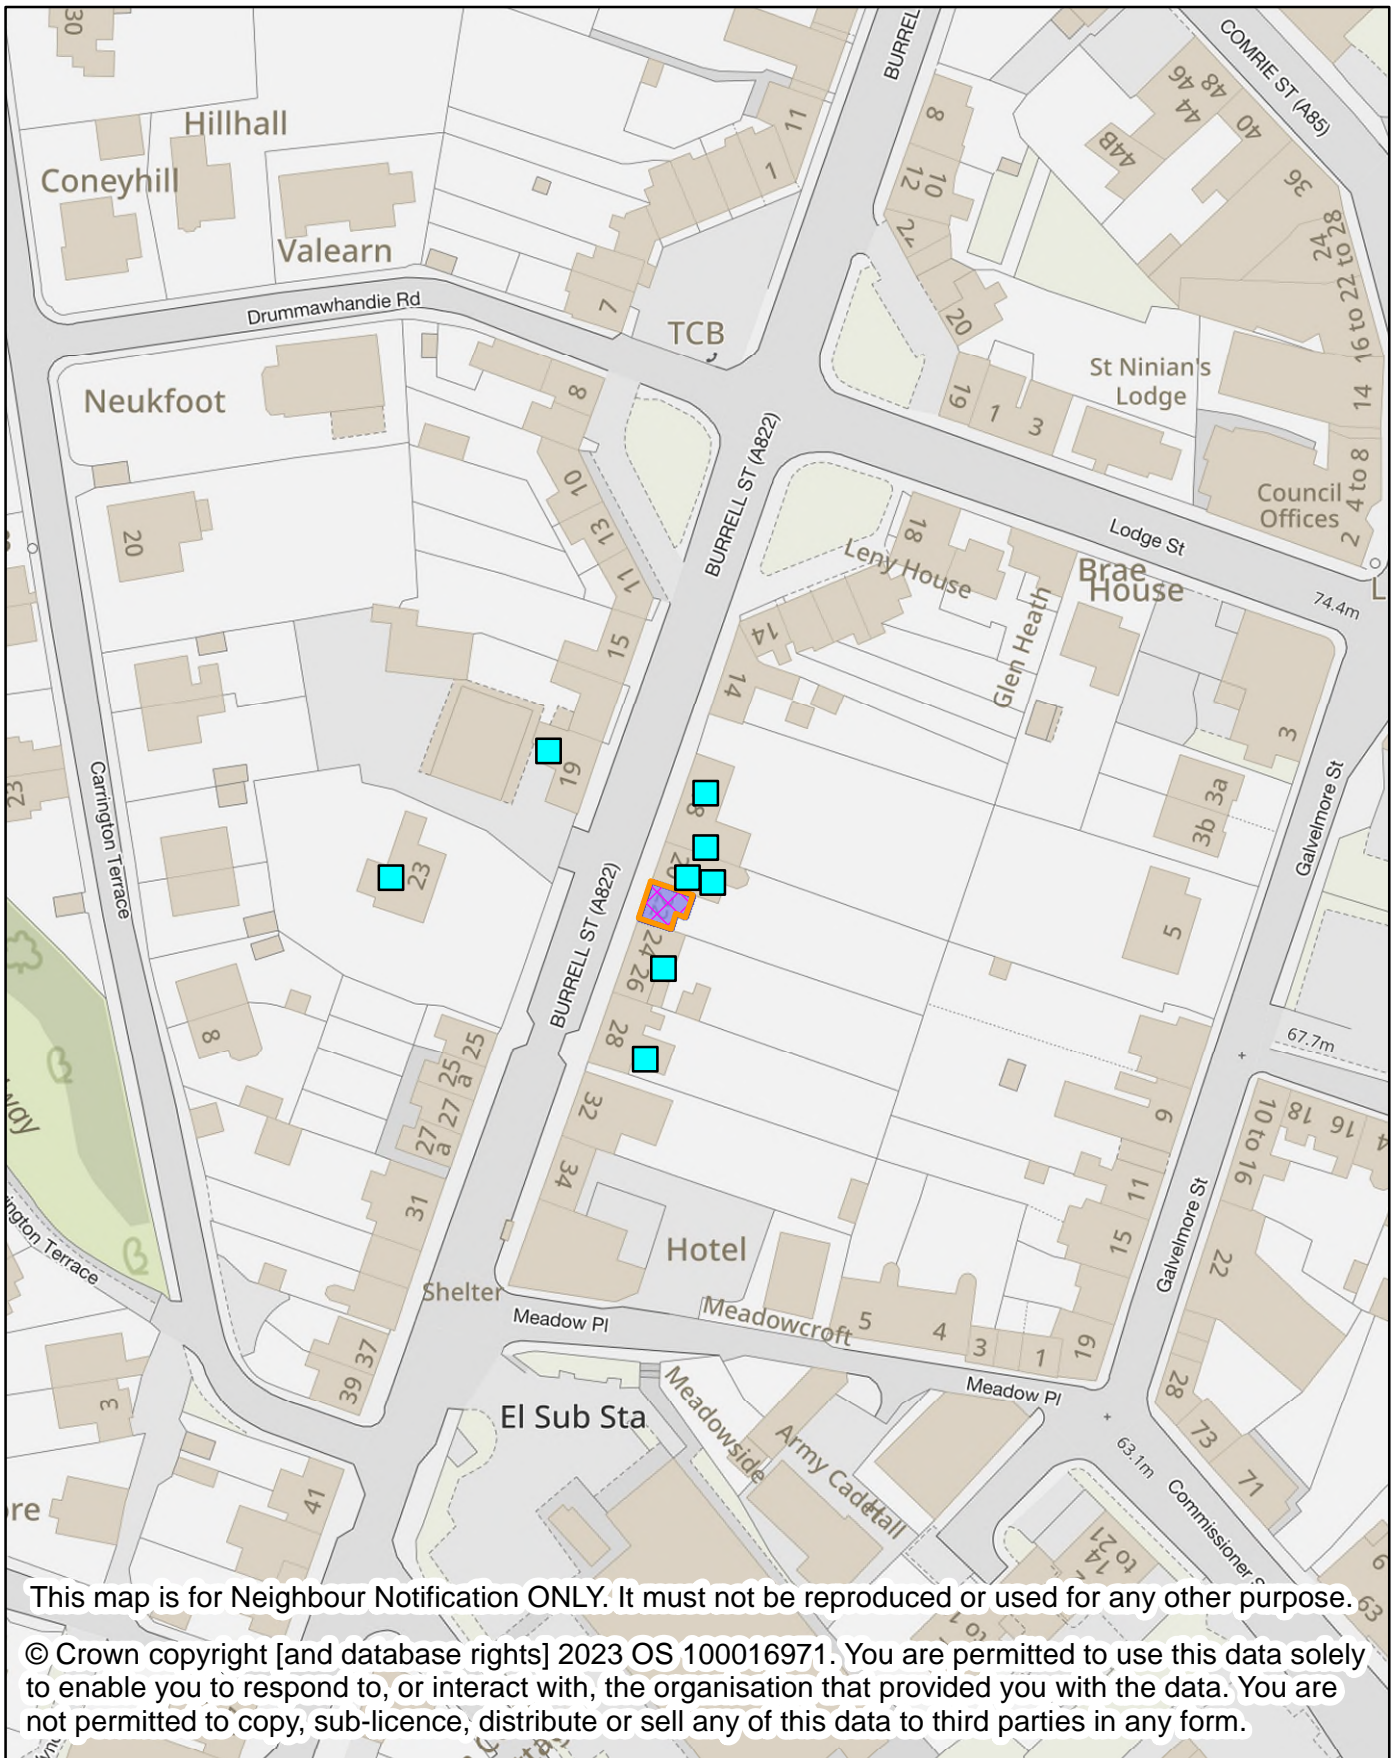

Perth & Kinross Council

NEIGHBOUR NOTIFICATION

Location Plan showing planning application site

This map is for Neighbour Notification ONLY. It must not be reproduced or used for any other purpose.

© Crown copyright [and database rights] 2023 OS 100016971. You are permitted to use this data solely to enable you to respond to, or interact with, the organisation that provided you with the data. You are not permitted to copy, sub-licence, distribute or sell any of this data to third parties in any form.