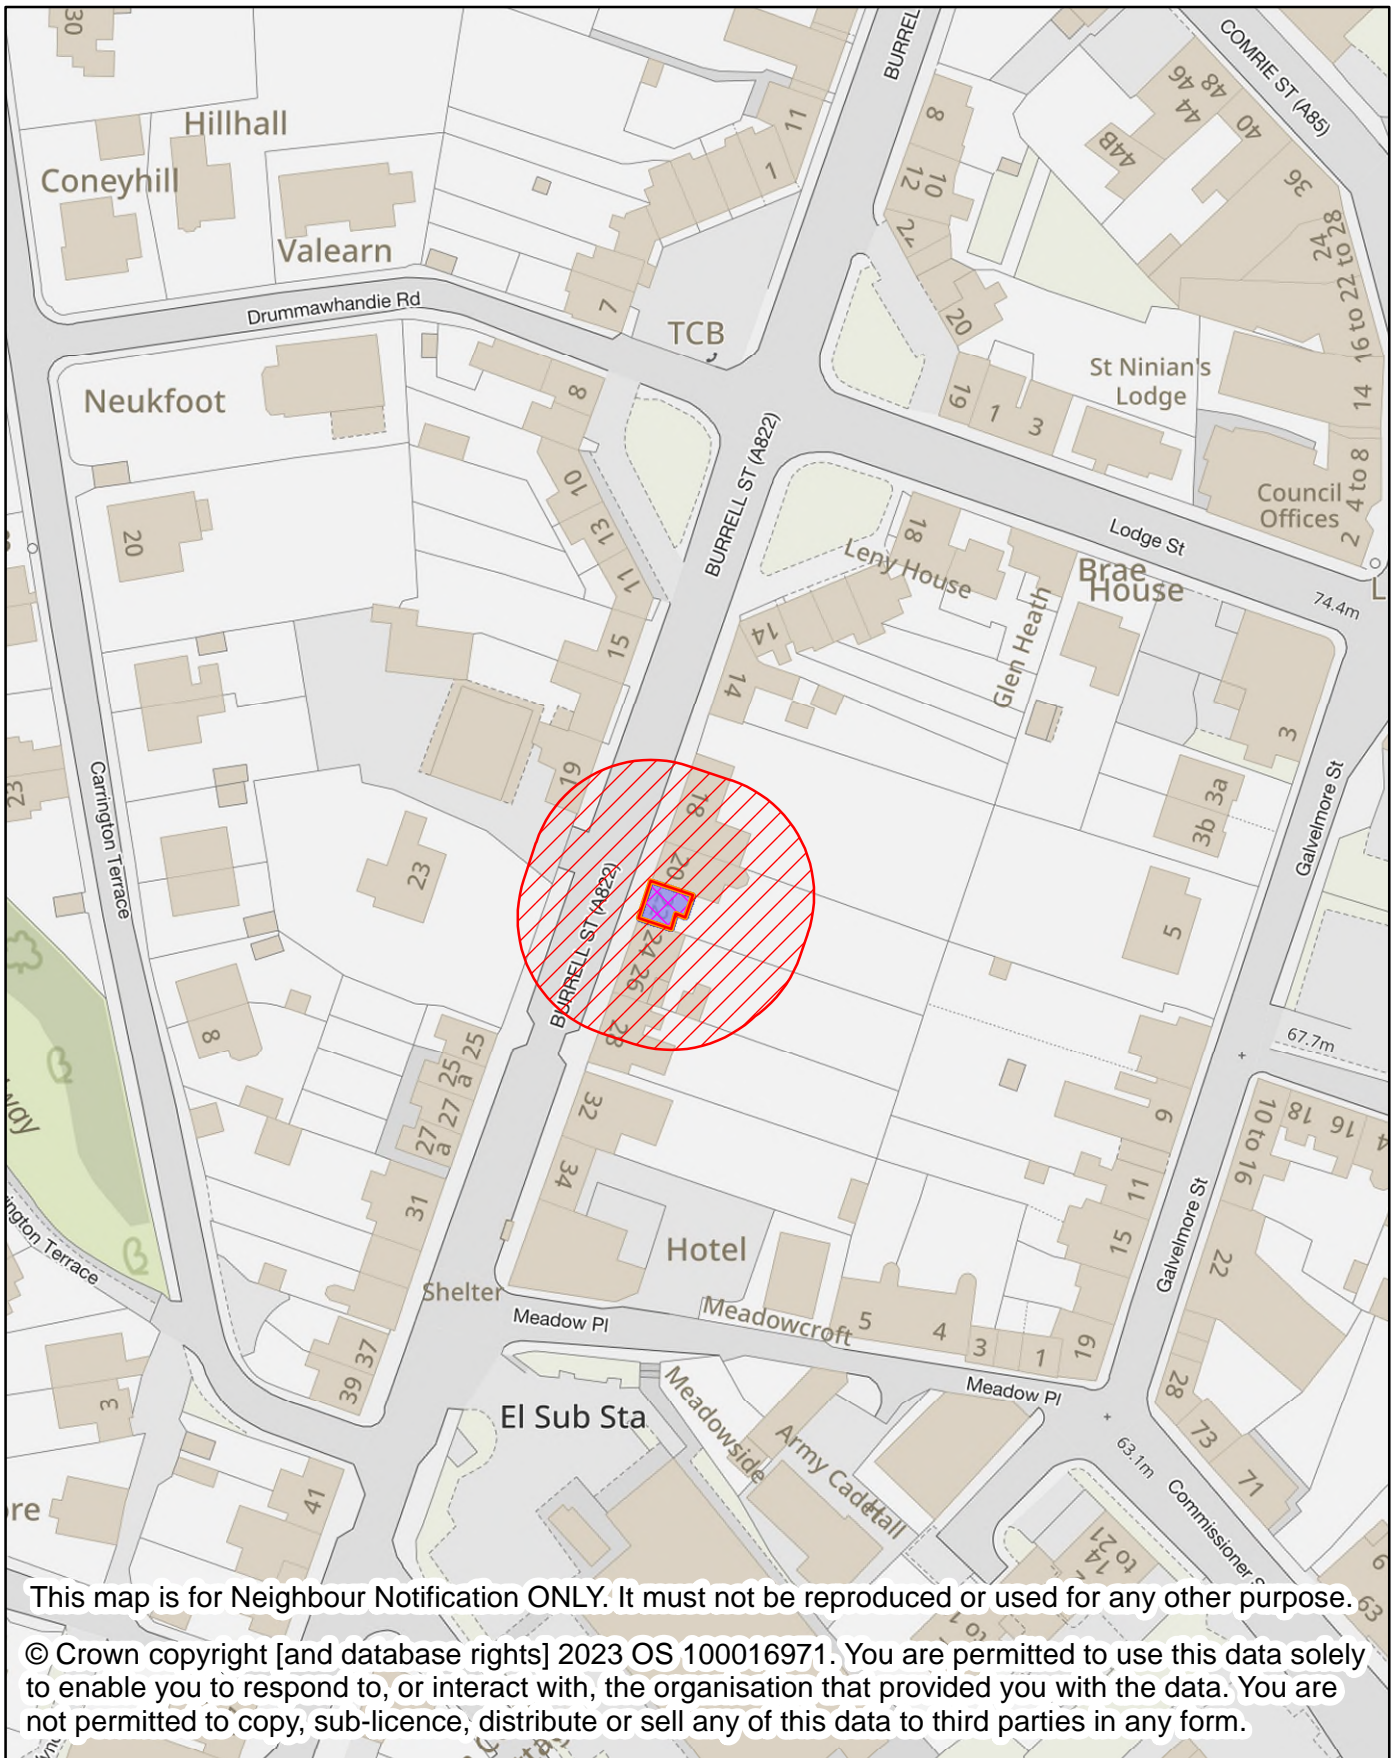

Perth & Kinross Council

NEIGHBOUR NOTIFICATION

Location Plan showing planning application site

This map is for Neighbour Notification ONLY. It must not be reproduced or used for any other purpose.

© Crown copyright [and database rights] 2023 OS 100016971. You are permitted to use this data solely to enable you to respond to, or interact with, the organisation that provided you with the data. You are not permitted to copy, sub-licence, distribute or sell any of this data to third parties in any form.