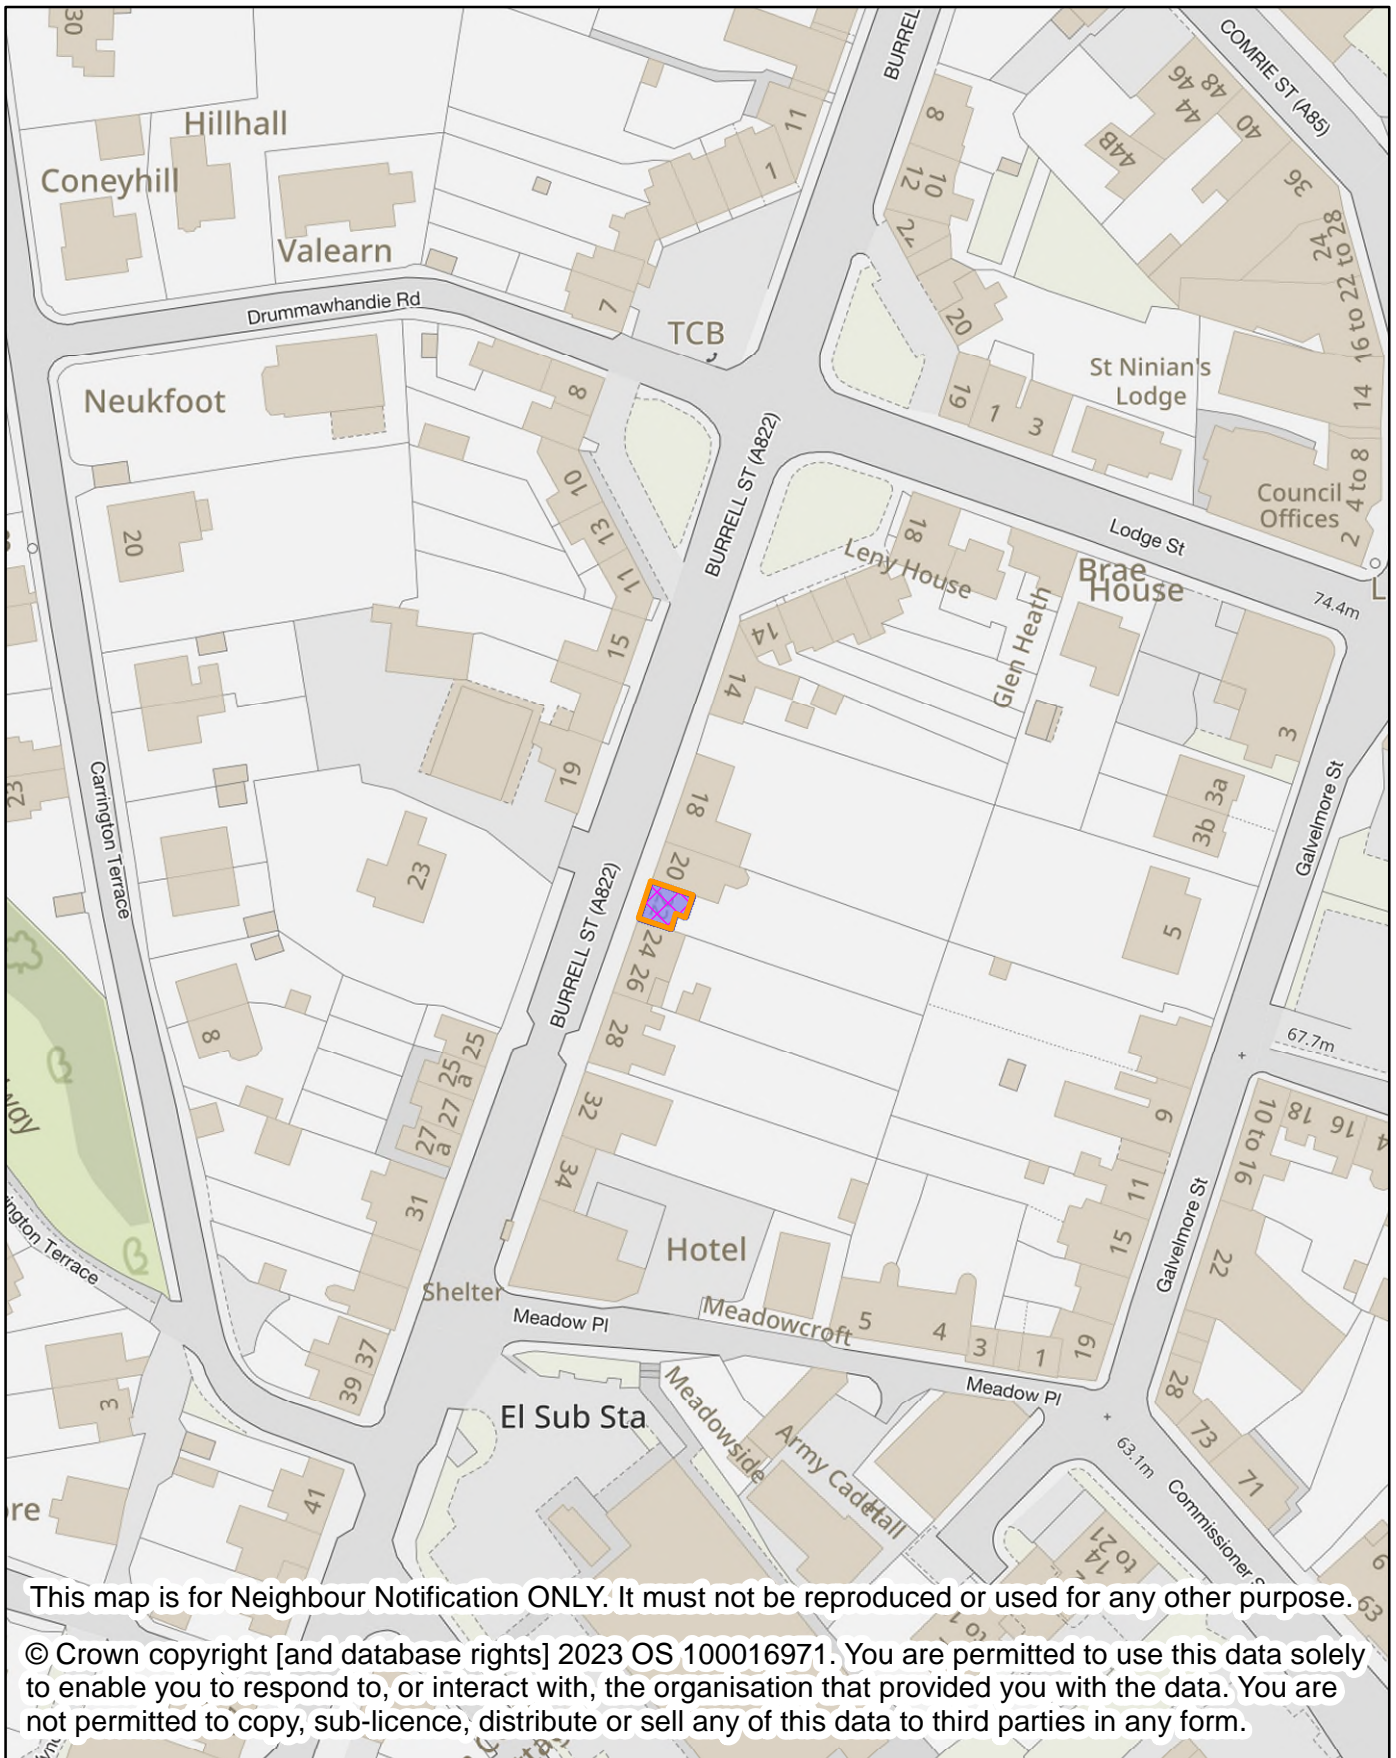

Perth & Kinross Council

NEIGHBOUR NOTIFICATION

Location Plan showing planning application site

This map is for Neighbour Notification ONLY. It must not be reproduced or used for any other purpose.

© Crown copyright [and database rights] 2023 OS 100016971. You are permitted to use this data solely to enable you to respond to, or interact with, the organisation that provided you with the data. You are not permitted to copy, sub-licence, distribute or sell any of this data to third parties in any form.