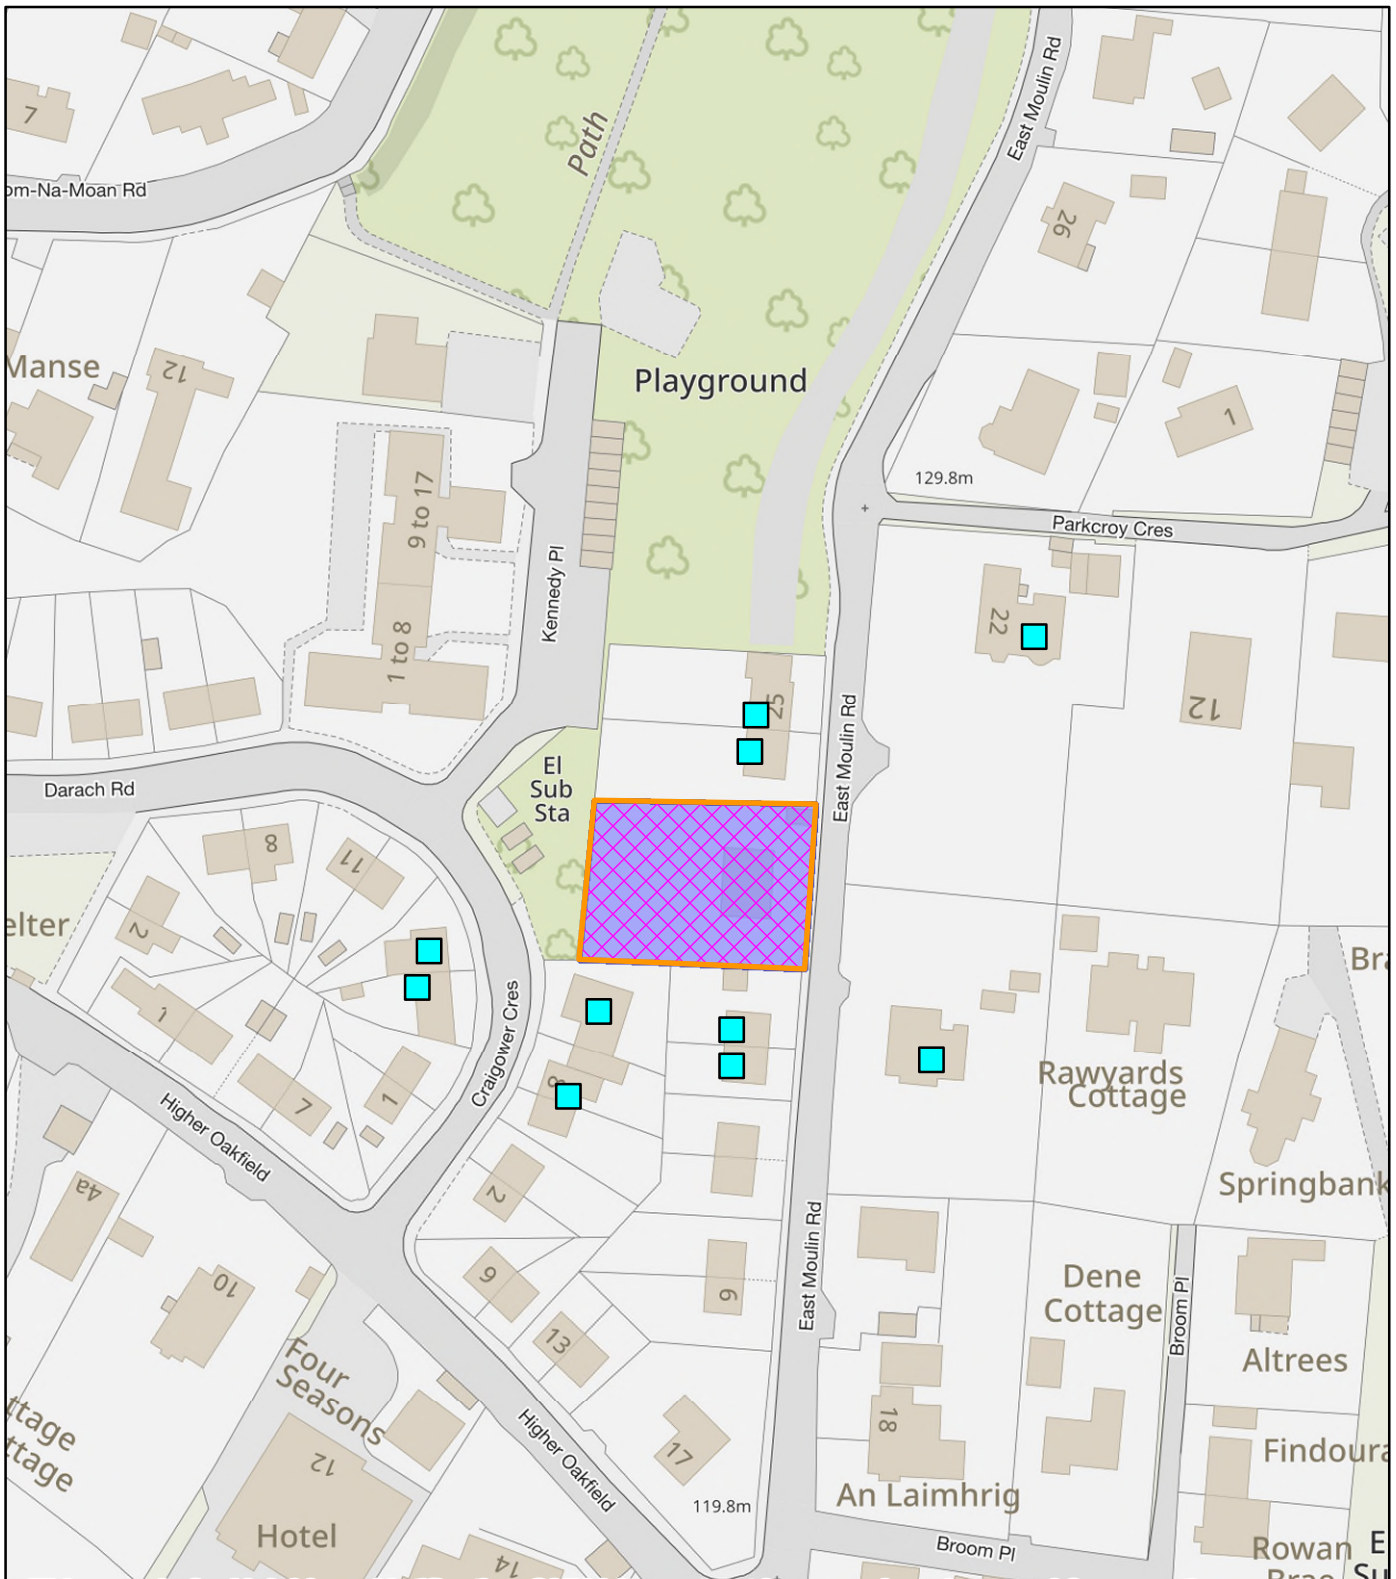

Perth & Kinross Council

NEIGHBOUR NOTIFICATION

Location Plan showing planning application site

This map is for Neighbour Notification ONLY. It must not be reproduced or used for any other purpose. St

© Crown copyright [and database rights] 2023 OS 100016971. You are permitted to use this data solely to enable you to respond to, or interact with, the organisation that provided you with the data. You are not permitted to copy, sub-licence, distribute or sell any of this data to third parties in any form.