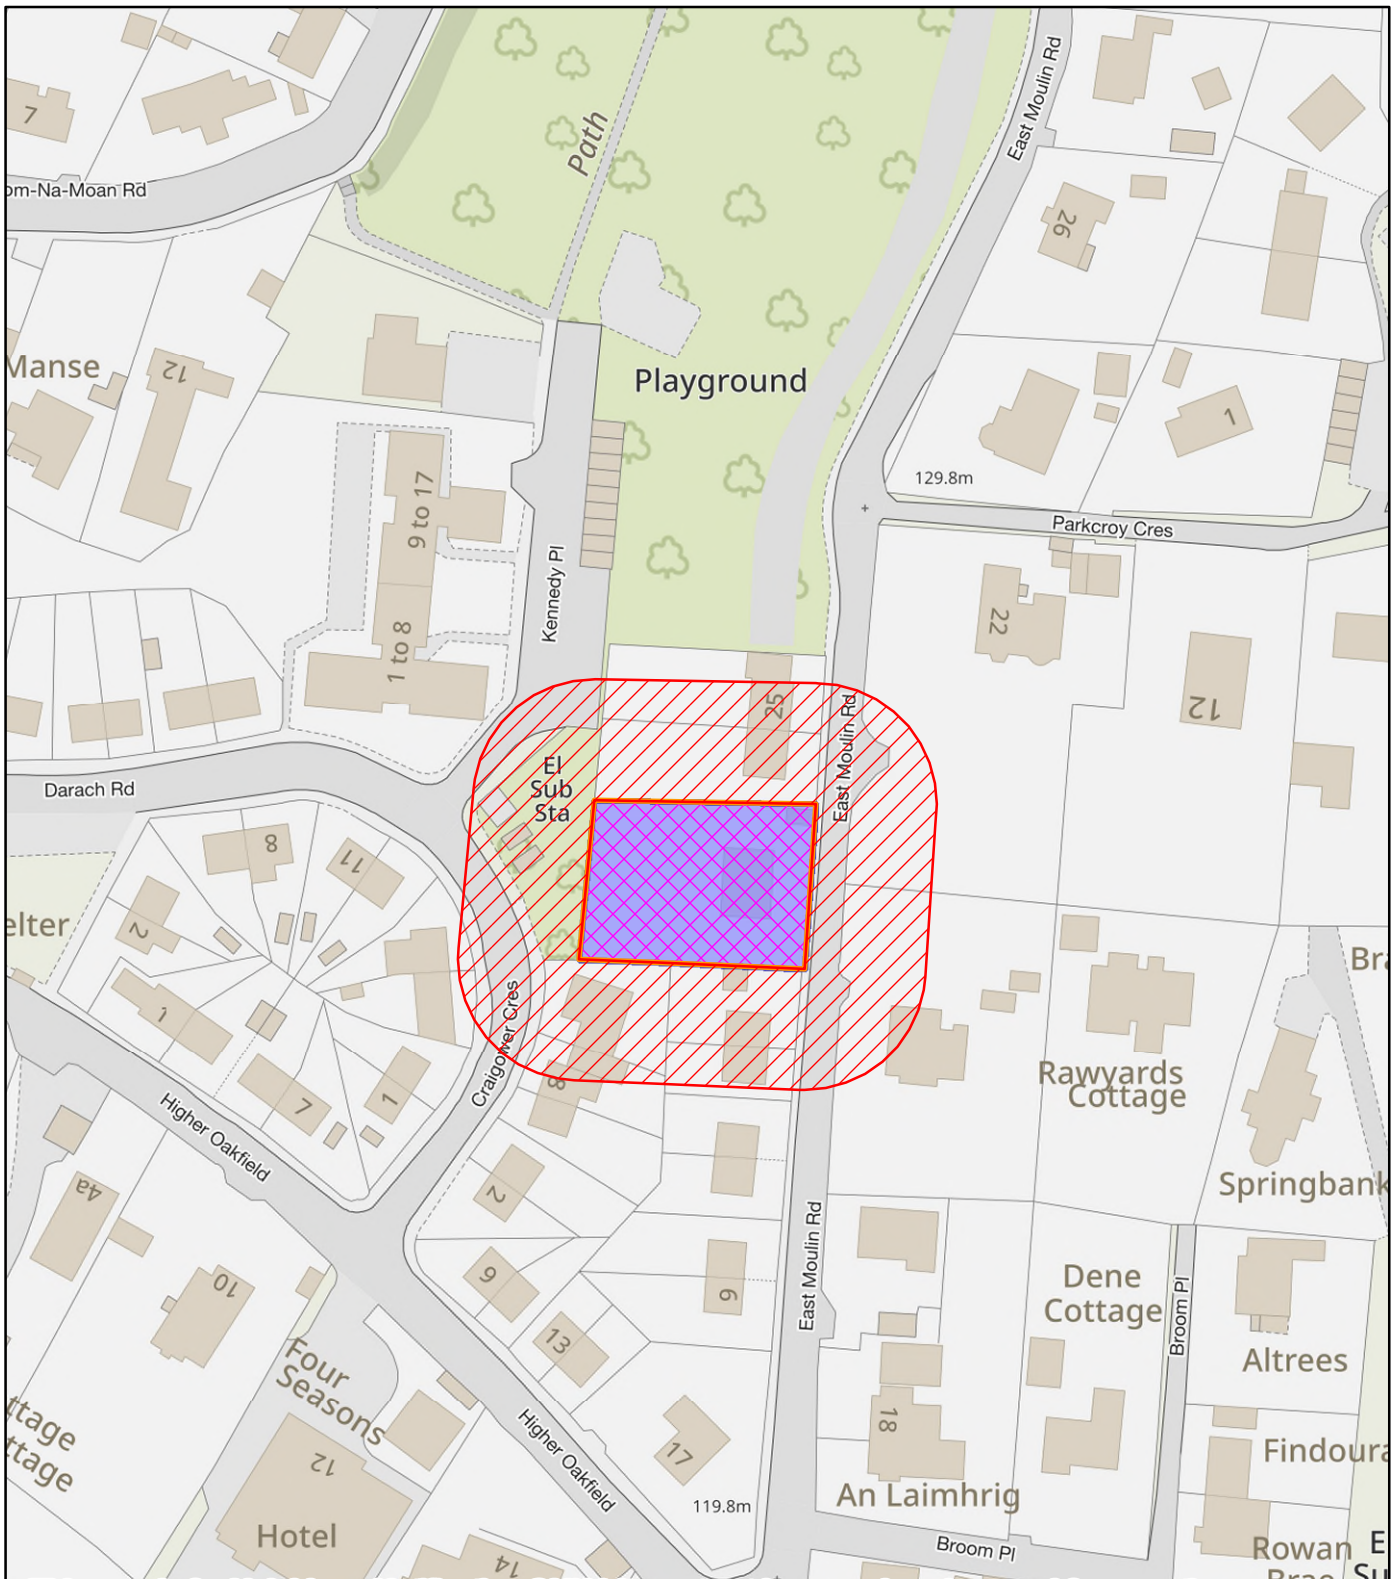

Perth & Kinross Council

NEIGHBOUR NOTIFICATION

Location Plan showing planning application site

This map is for Neighbour Notification ONLY. It must not be reproduced or used for any other purpose. St

© Crown copyright [and database rights] 2023 OS 100016971. You are permitted to use this data solely to enable you to respond to, or interact with, the organisation that provided you with the data. You are not permitted to copy, sub-licence, distribute or sell any of this data to third parties in any form.