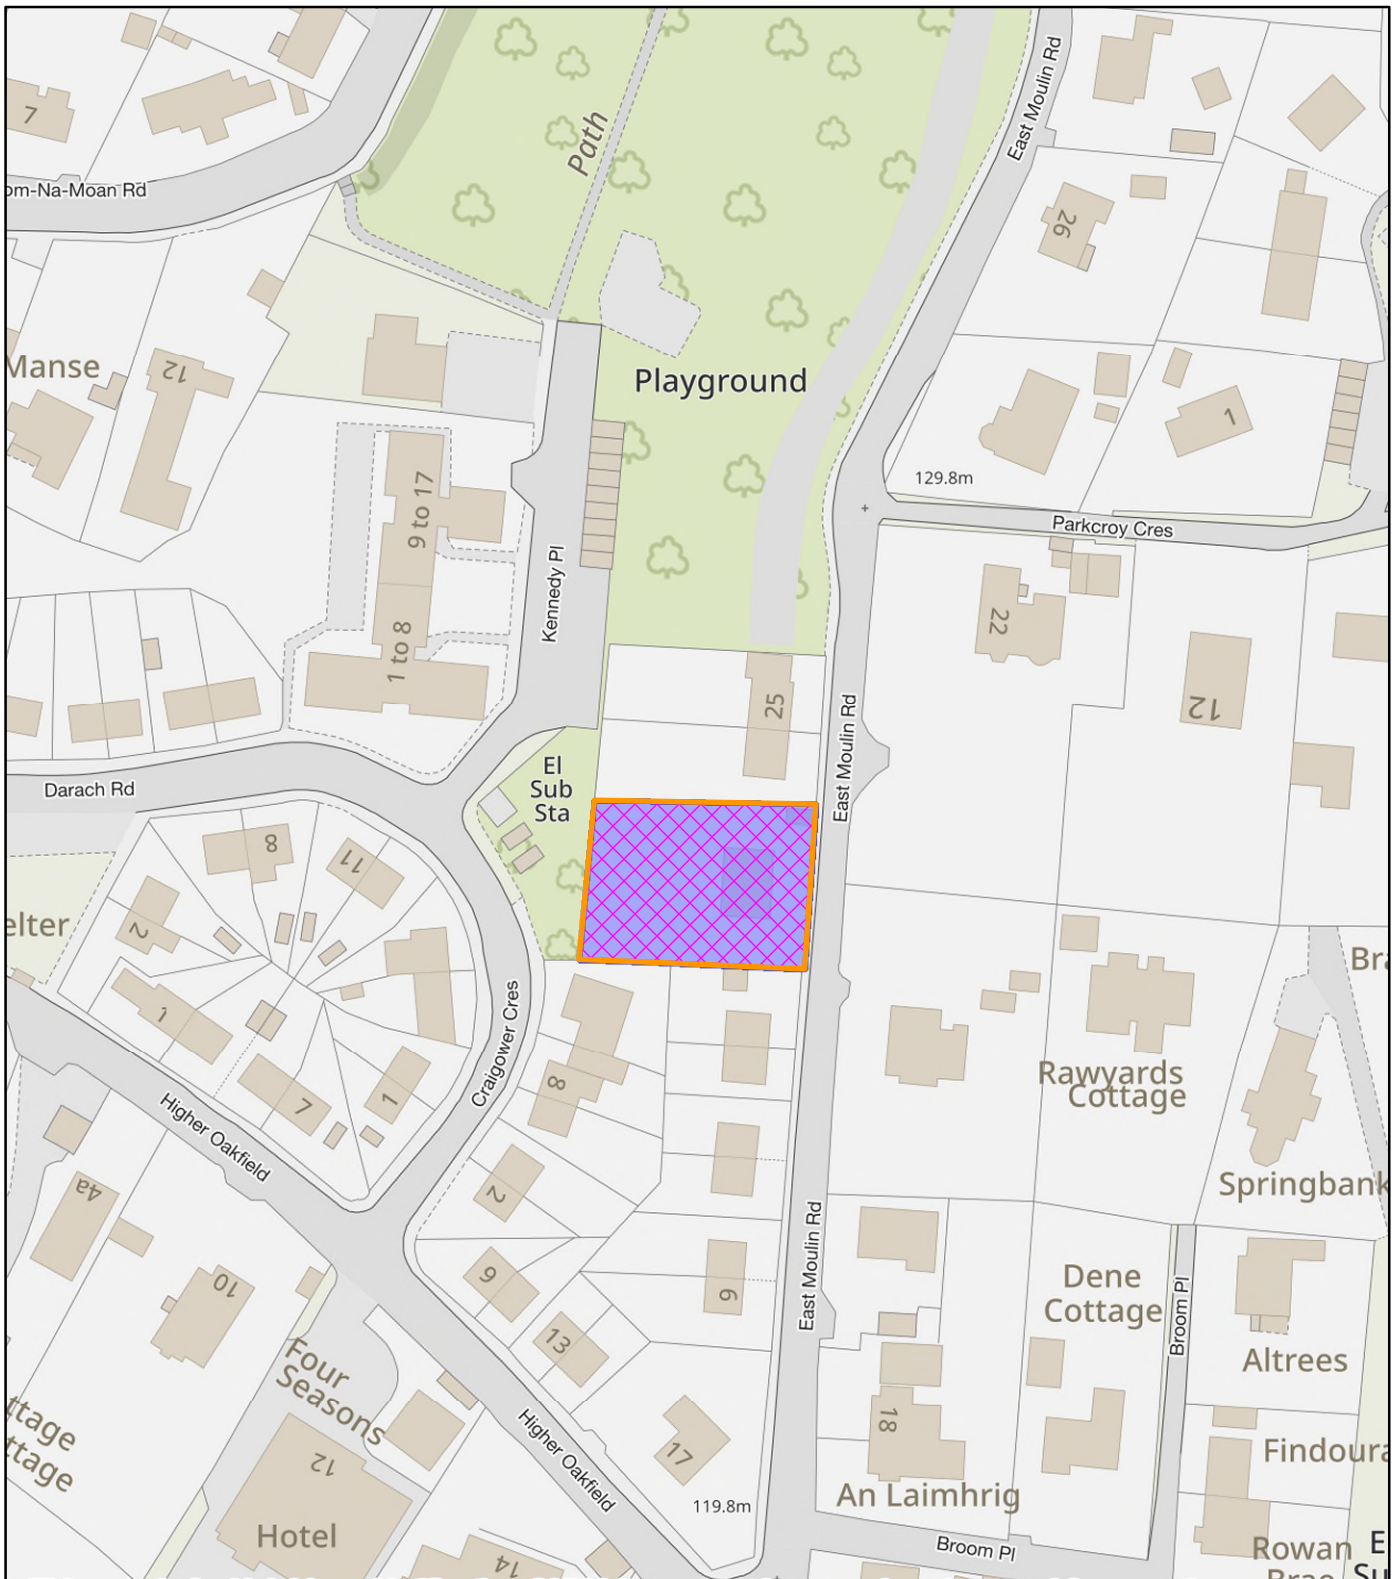

Perth & Kinross Council

NEIGHBOUR NOTIFICATION

Location Plan showing planning application site

This map is for Neighbour Notification ONLY. It must not be reproduced or used for any other purpose. St

© Crown copyright [and database rights] 2023 OS 100016971. You are permitted to use this data solely to enable you to respond to, or interact with, the organisation that provided you with the data. You are not permitted to copy, sub-licence, distribute or sell any of this data to third parties in any form.