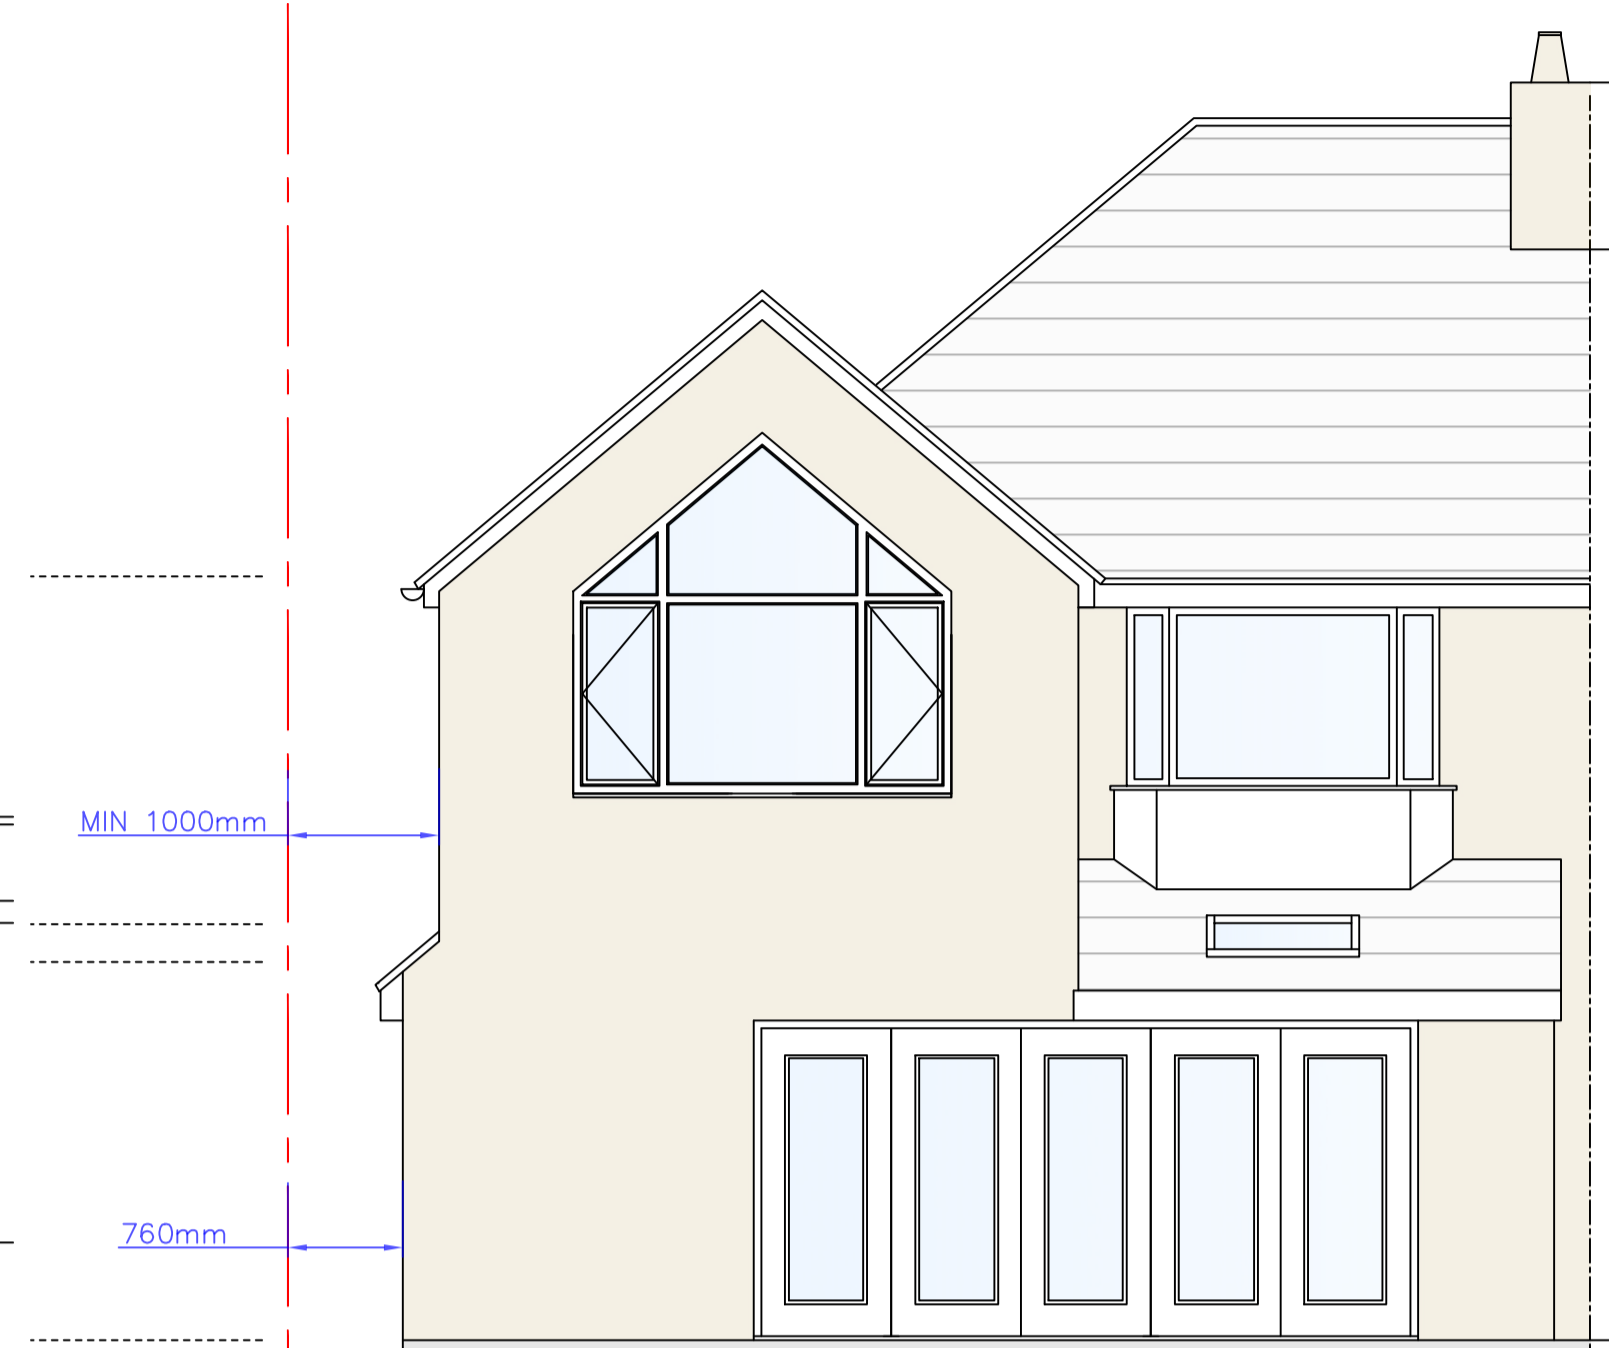

FRONT ELEVATION 1:50

REAR ELEVATION 1:50

SIDE ELEVATION 1:50

No.	Revision/Issue	Date

DRAWING TITLE
PROPOSED ELEVATIONS

LAU
Architectural
Design Ltd
Company Number 11116199
Bank Gallery, 13 High Street,
Kenilworth, Warwickshire, CV8 1LY
web: LAUArchitecturalDesign.co.uk

Project Name and Address
5 GEORGE RD
WARWICK
WARWICKSHIRE
CV34 5LX

Project PLANNING	Sheet 03
Date NOV 23	
Scale 1:50 @ A1	