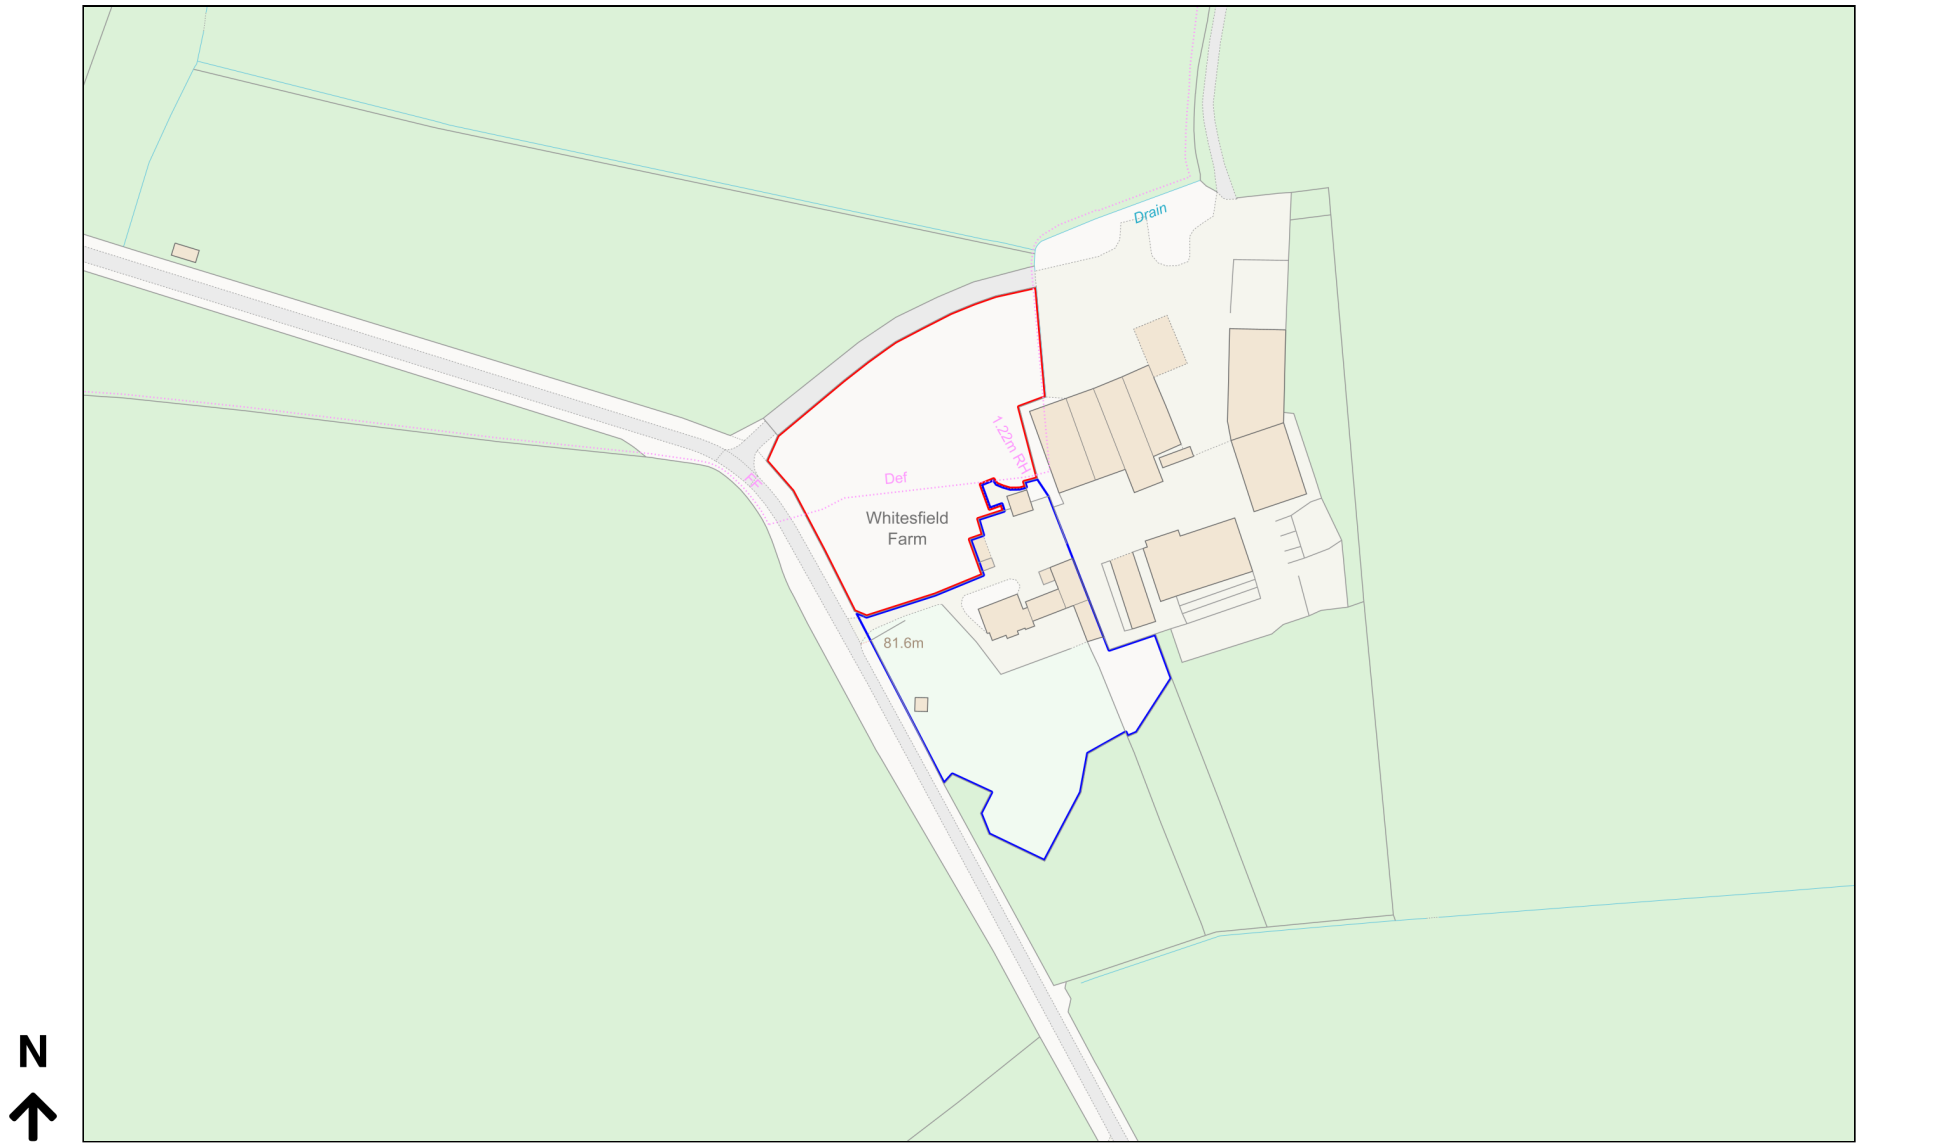

# Location Plan

Site Address: Whitesfield Farm, Berryfields, Quarrendon, HP22 4AB

Date Produced: 19-Jan-2024

Scale: 1:2500 @A4

Planning Portal Reference: PP-12744595v1