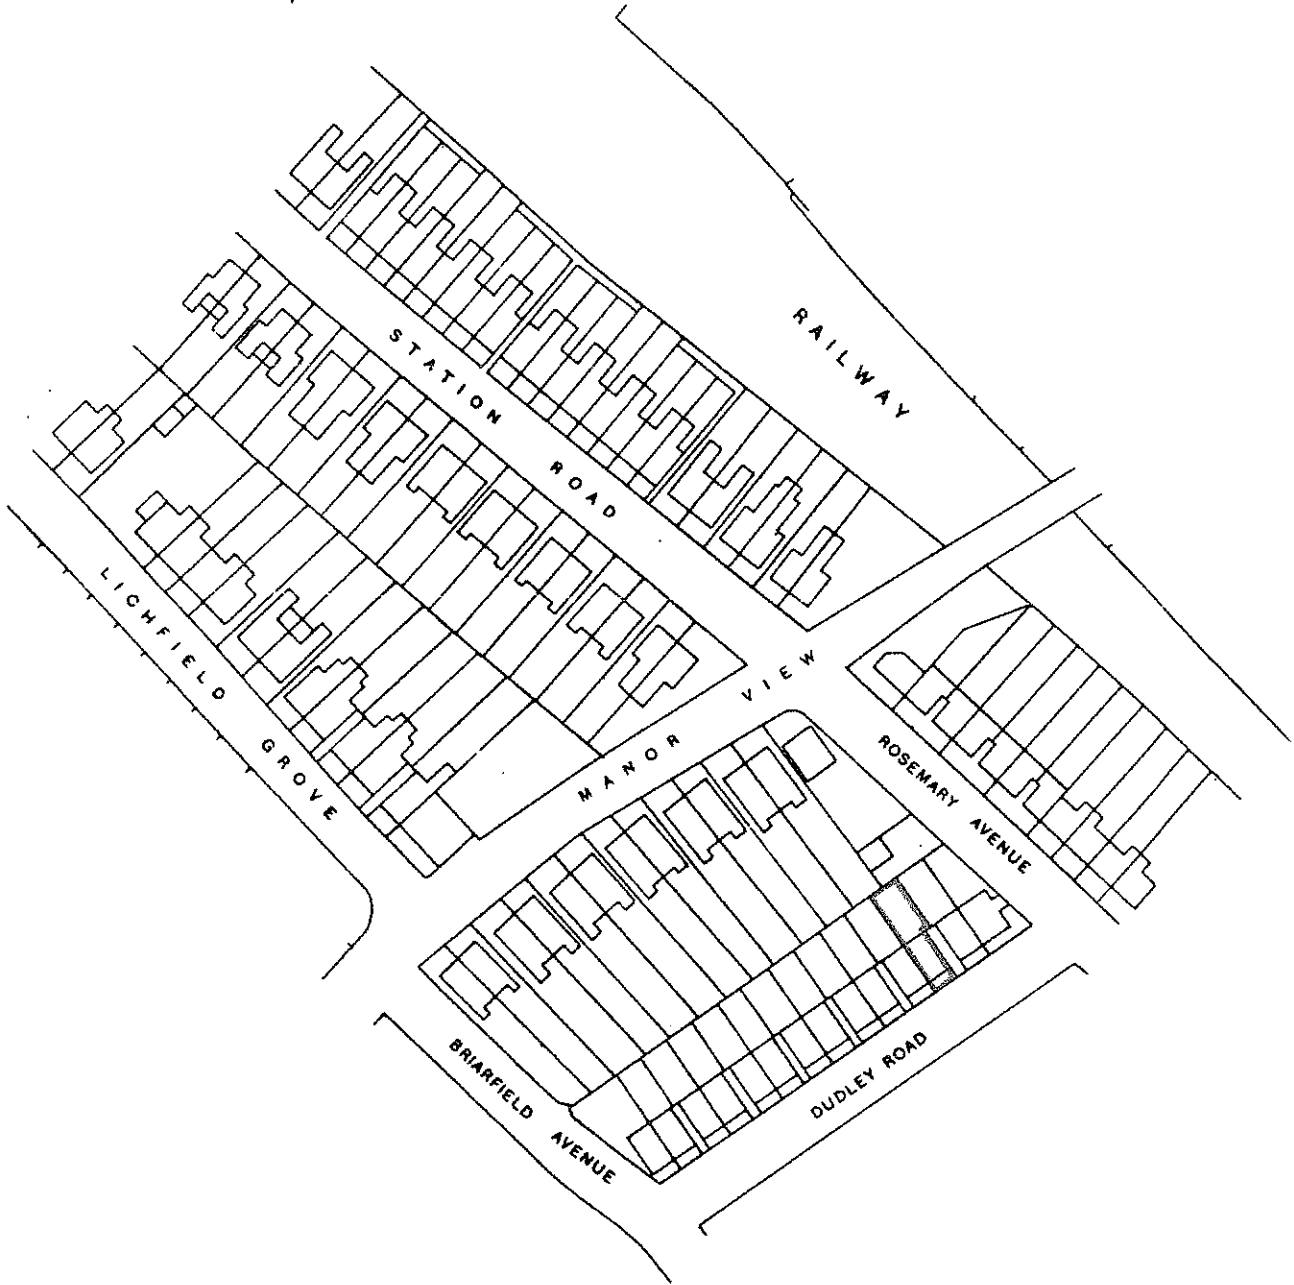

H. M. LAND REGISTRY GENERAL MAP

MIDDLESEX

SHEET XI, 4,

SECTION BM

Scale 1/1250 Enlarged from 1/2500

*SITE LOCATION
PLAN
23 DUDLEY
ROAD*

FINCHLEY PARISH

Crown Copyright Reserved

Filed Plan of Title No. **MX 394309**