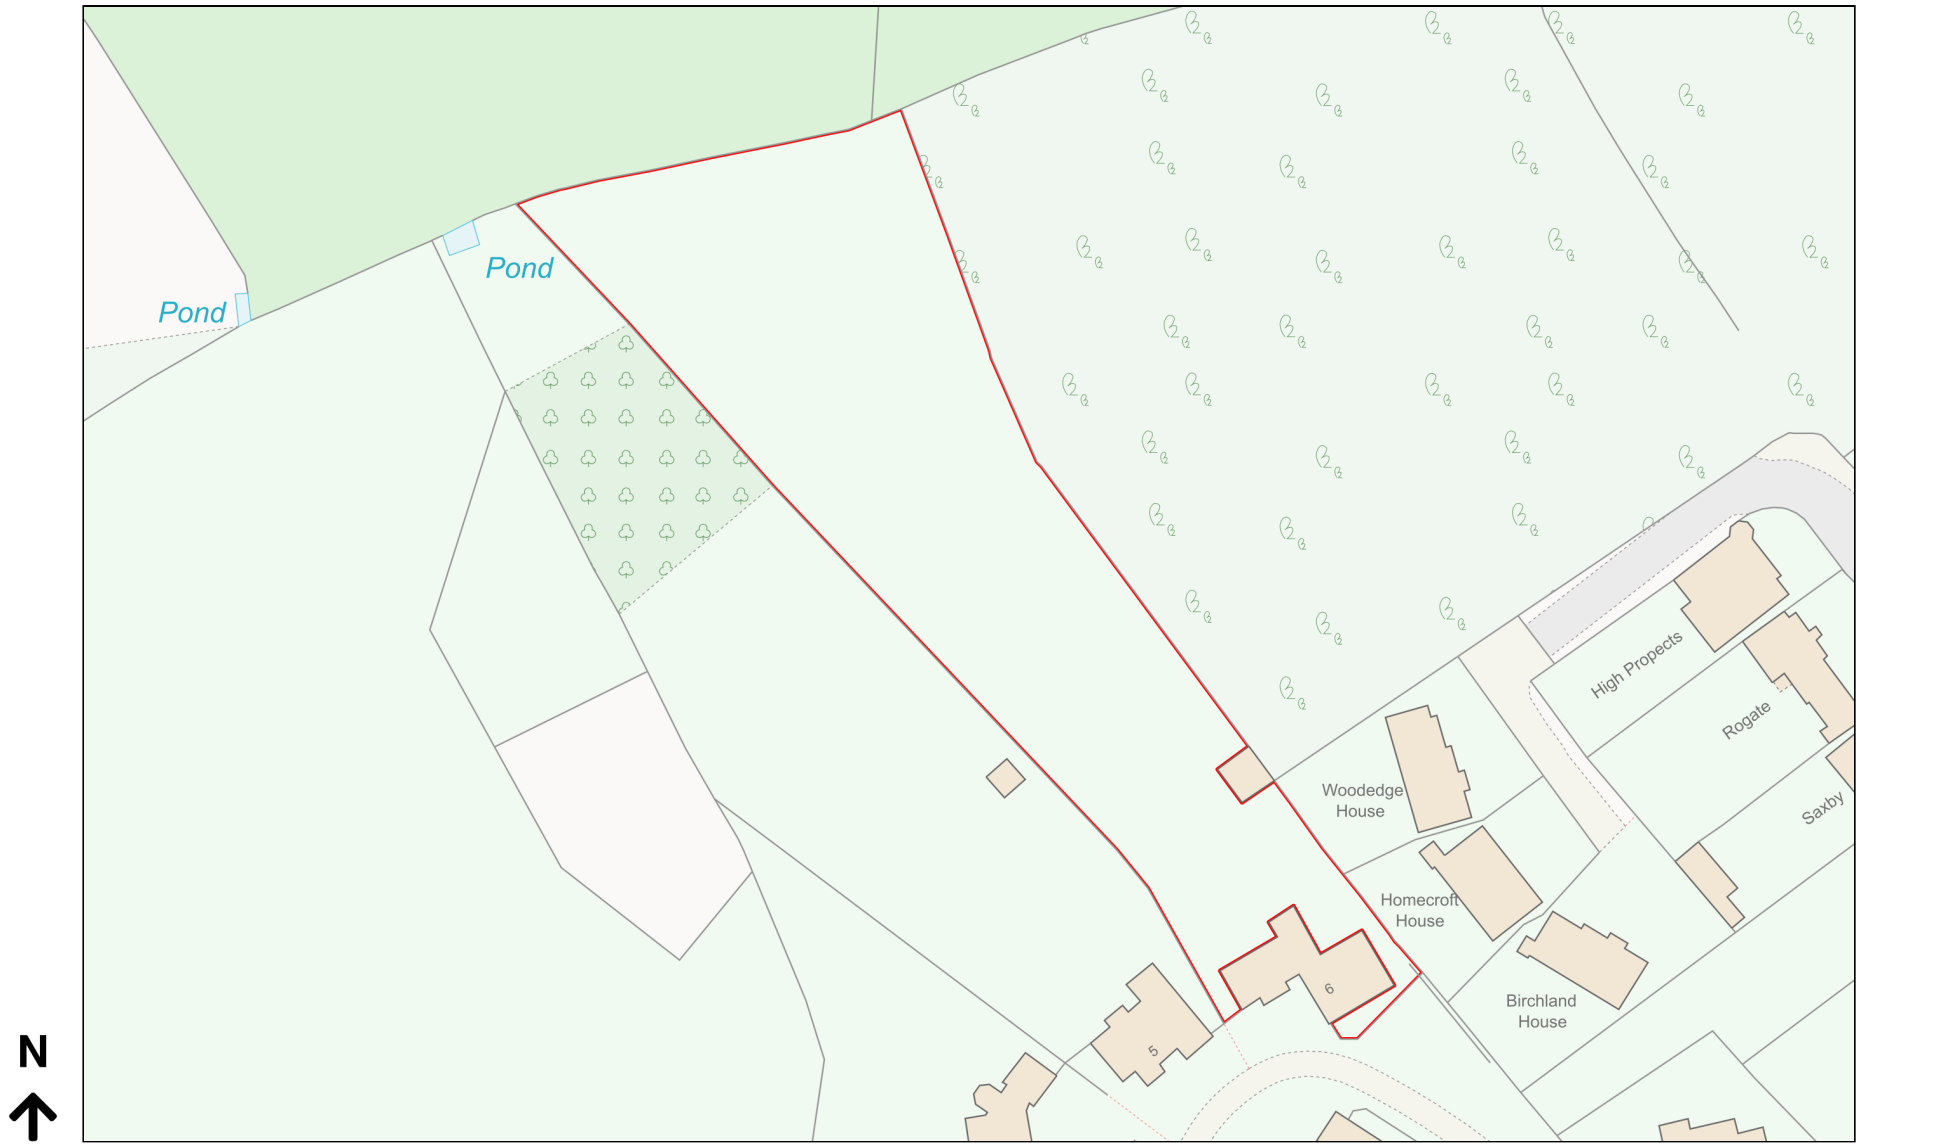

Location Plan

Site Address: Arkley Hall, 6, Carrington Close, Barnet, EN5 3NA

Date Produced: 18-Jan-2024

Scale: 1:1250 @A4

Planning Portal Reference: PP-12741946v1