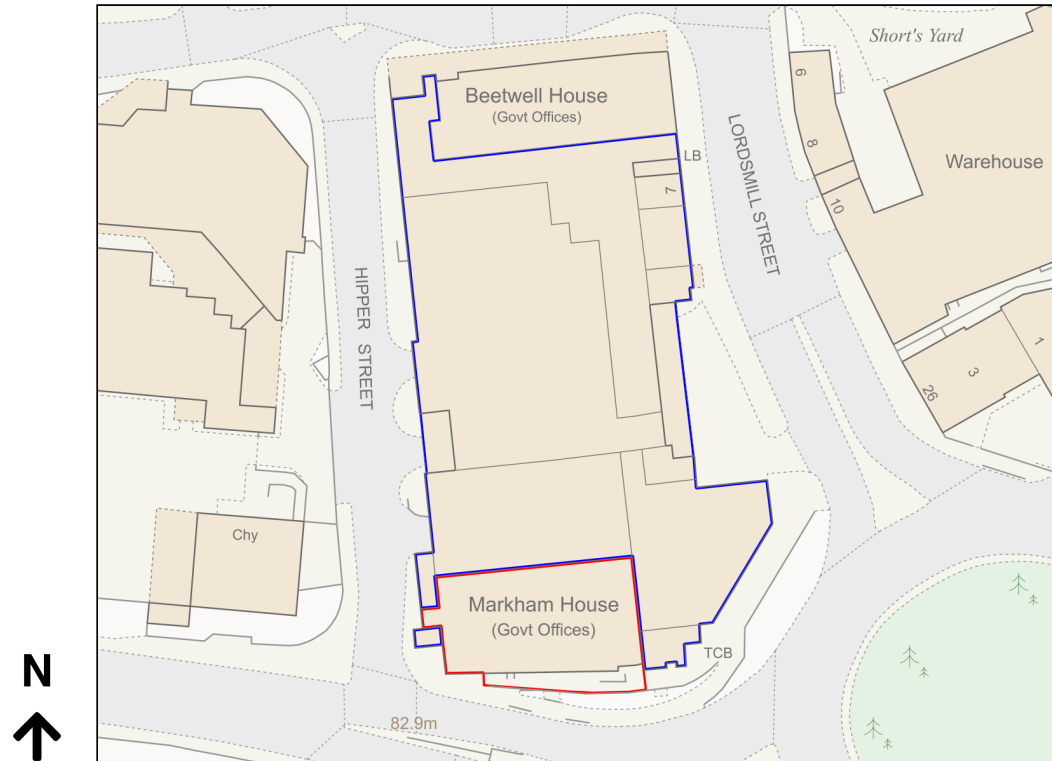

Location Plan

Site Address: Easting: 438496 Northing: 370849

Date Produced: 19-Jan-2024

Scale: 1:1250 @A4

Planning Portal Reference: PP-12687004v2