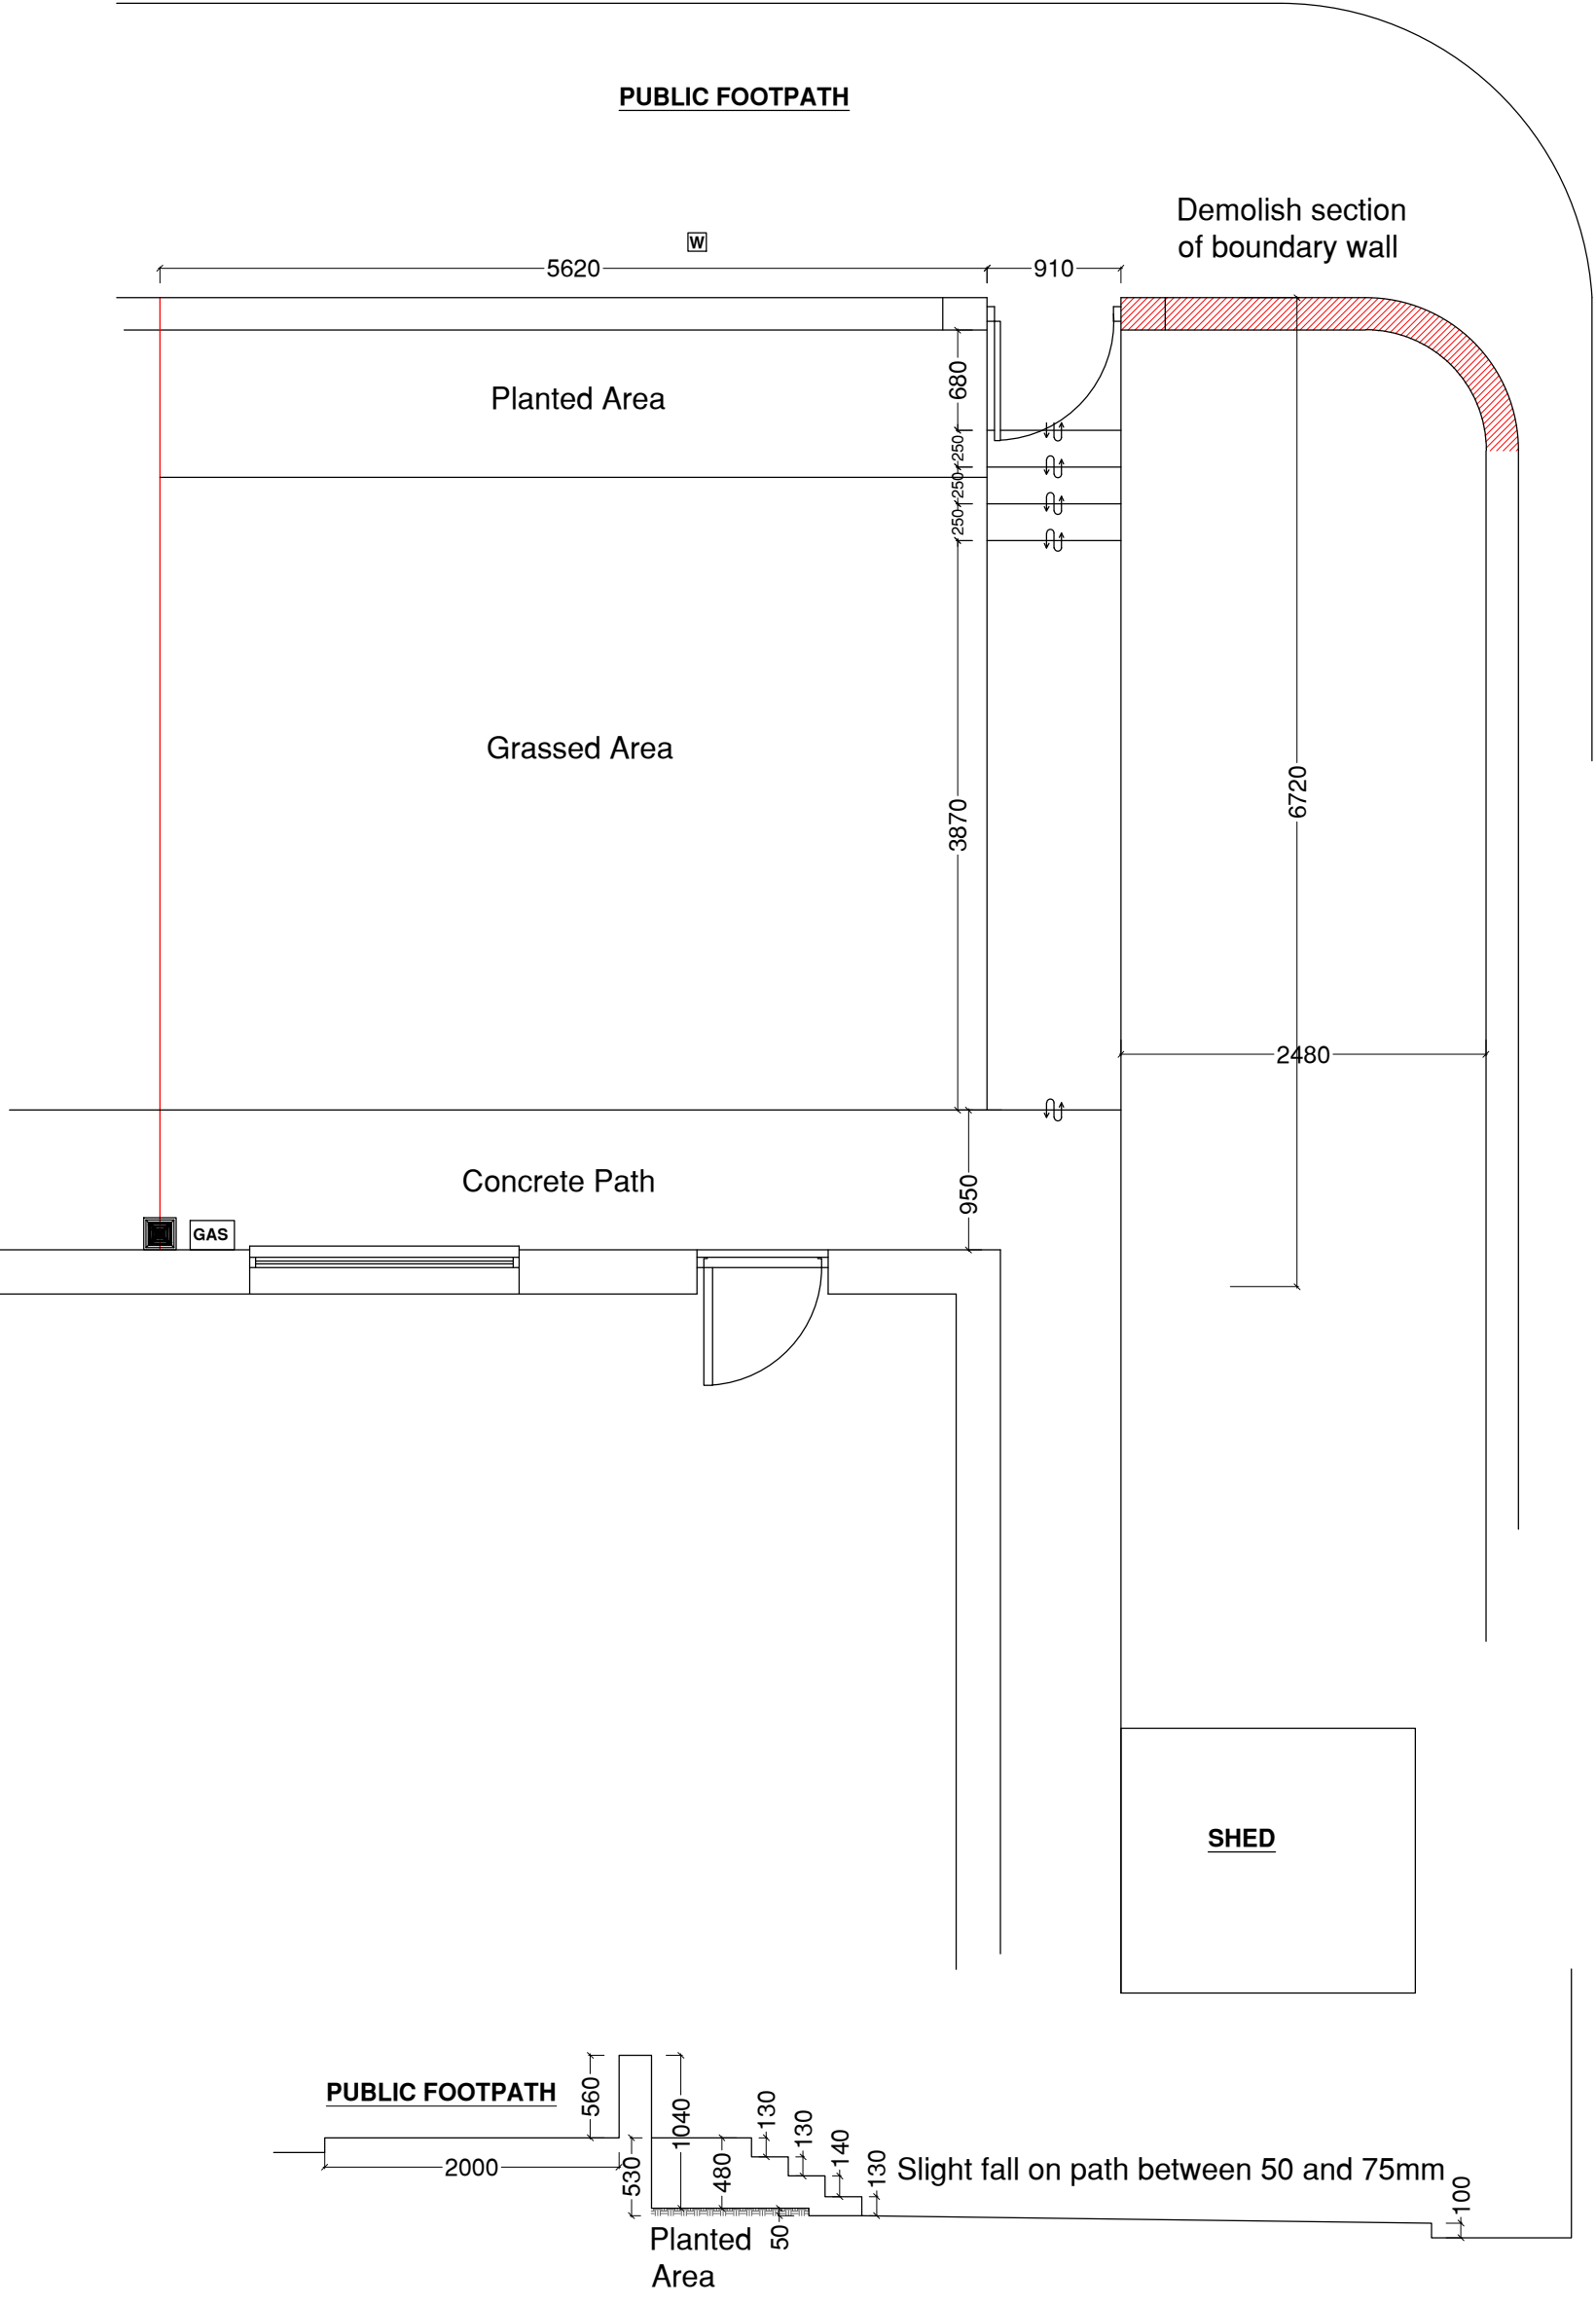

This drawing must NOT be scaled.
 All dimensions MUST be checked on site.
 Drawing to be read in conjunction with the Schedule
 of Works.
Copyright of Durham County Council

PROJECT ADDRESS		PROJECT TITLE		Durham & Darlington Home Improvement Agency Civic Centre North Terrace Crook Co. Durham DL15 9ES	
11 Vale View Burnhope		Drive			
SCALE	1:50 @ A3	DATE	Dec 2023		
DRAWING DESCRIPTION	Existing	DRAWN BY	DA		
DRAWING NO.	001	REV	*		