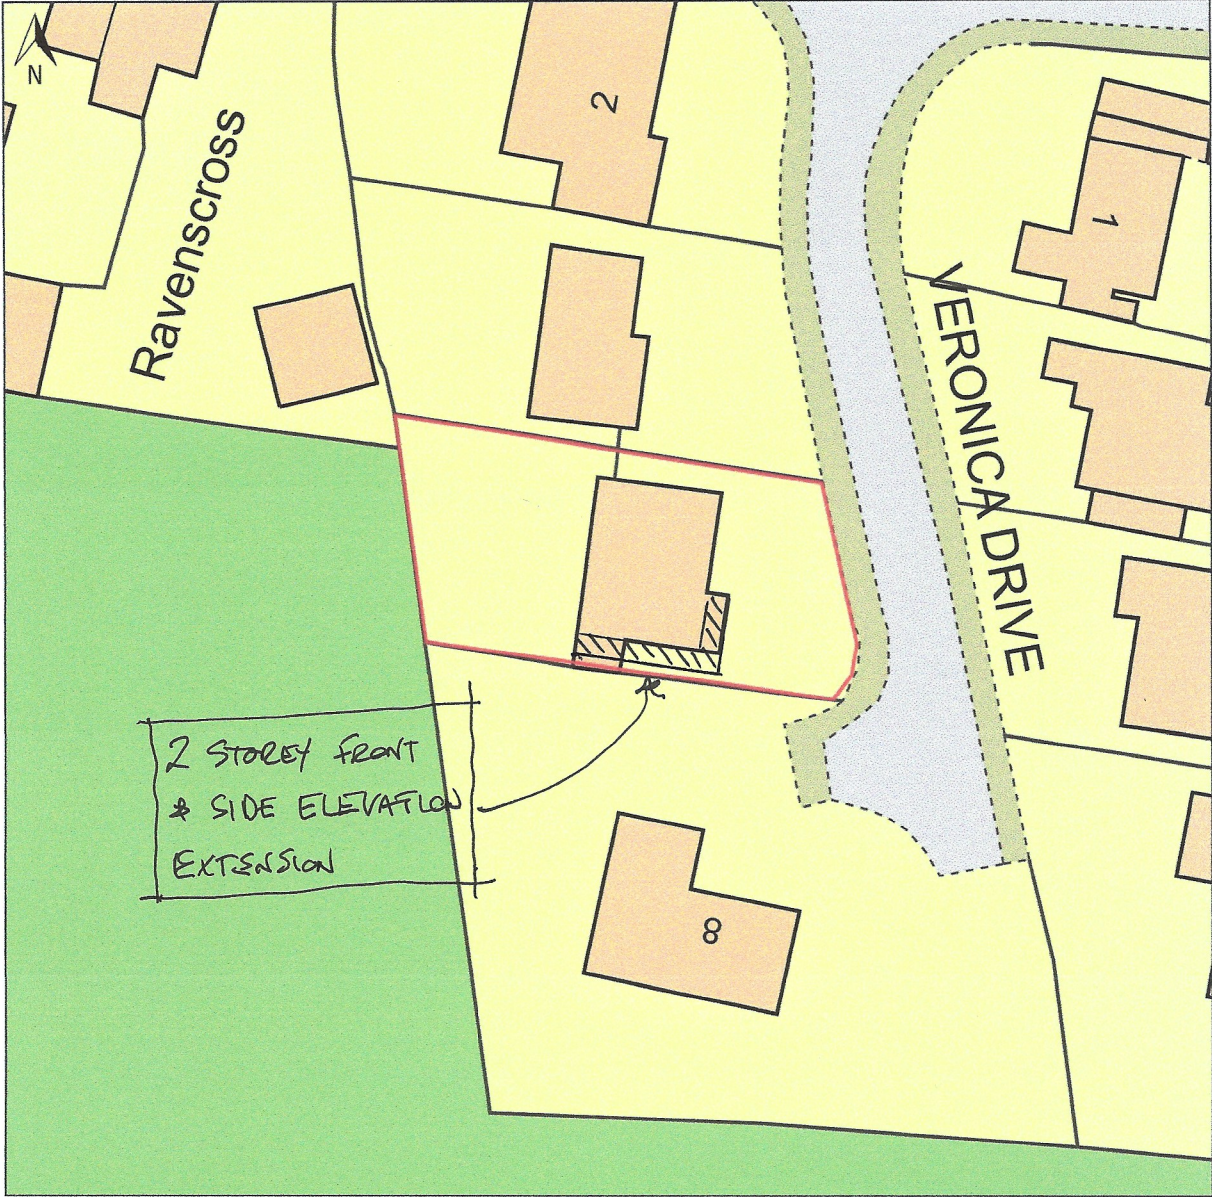

6, VERONICA DRIVE, FLEET, HAMPSHIRE, GU51 5SF - SITE BLOCK PLAN

© Crown copyright and database rights, 2023. Ordnance Survey
0100031673 Created using Plans by Emapsite

■ Site boundary

Scale: 1:500

Paper Size: A4

Notes:

SITE BLOCK PLAN

Prepared by; ASS-Tech Design Consultancy