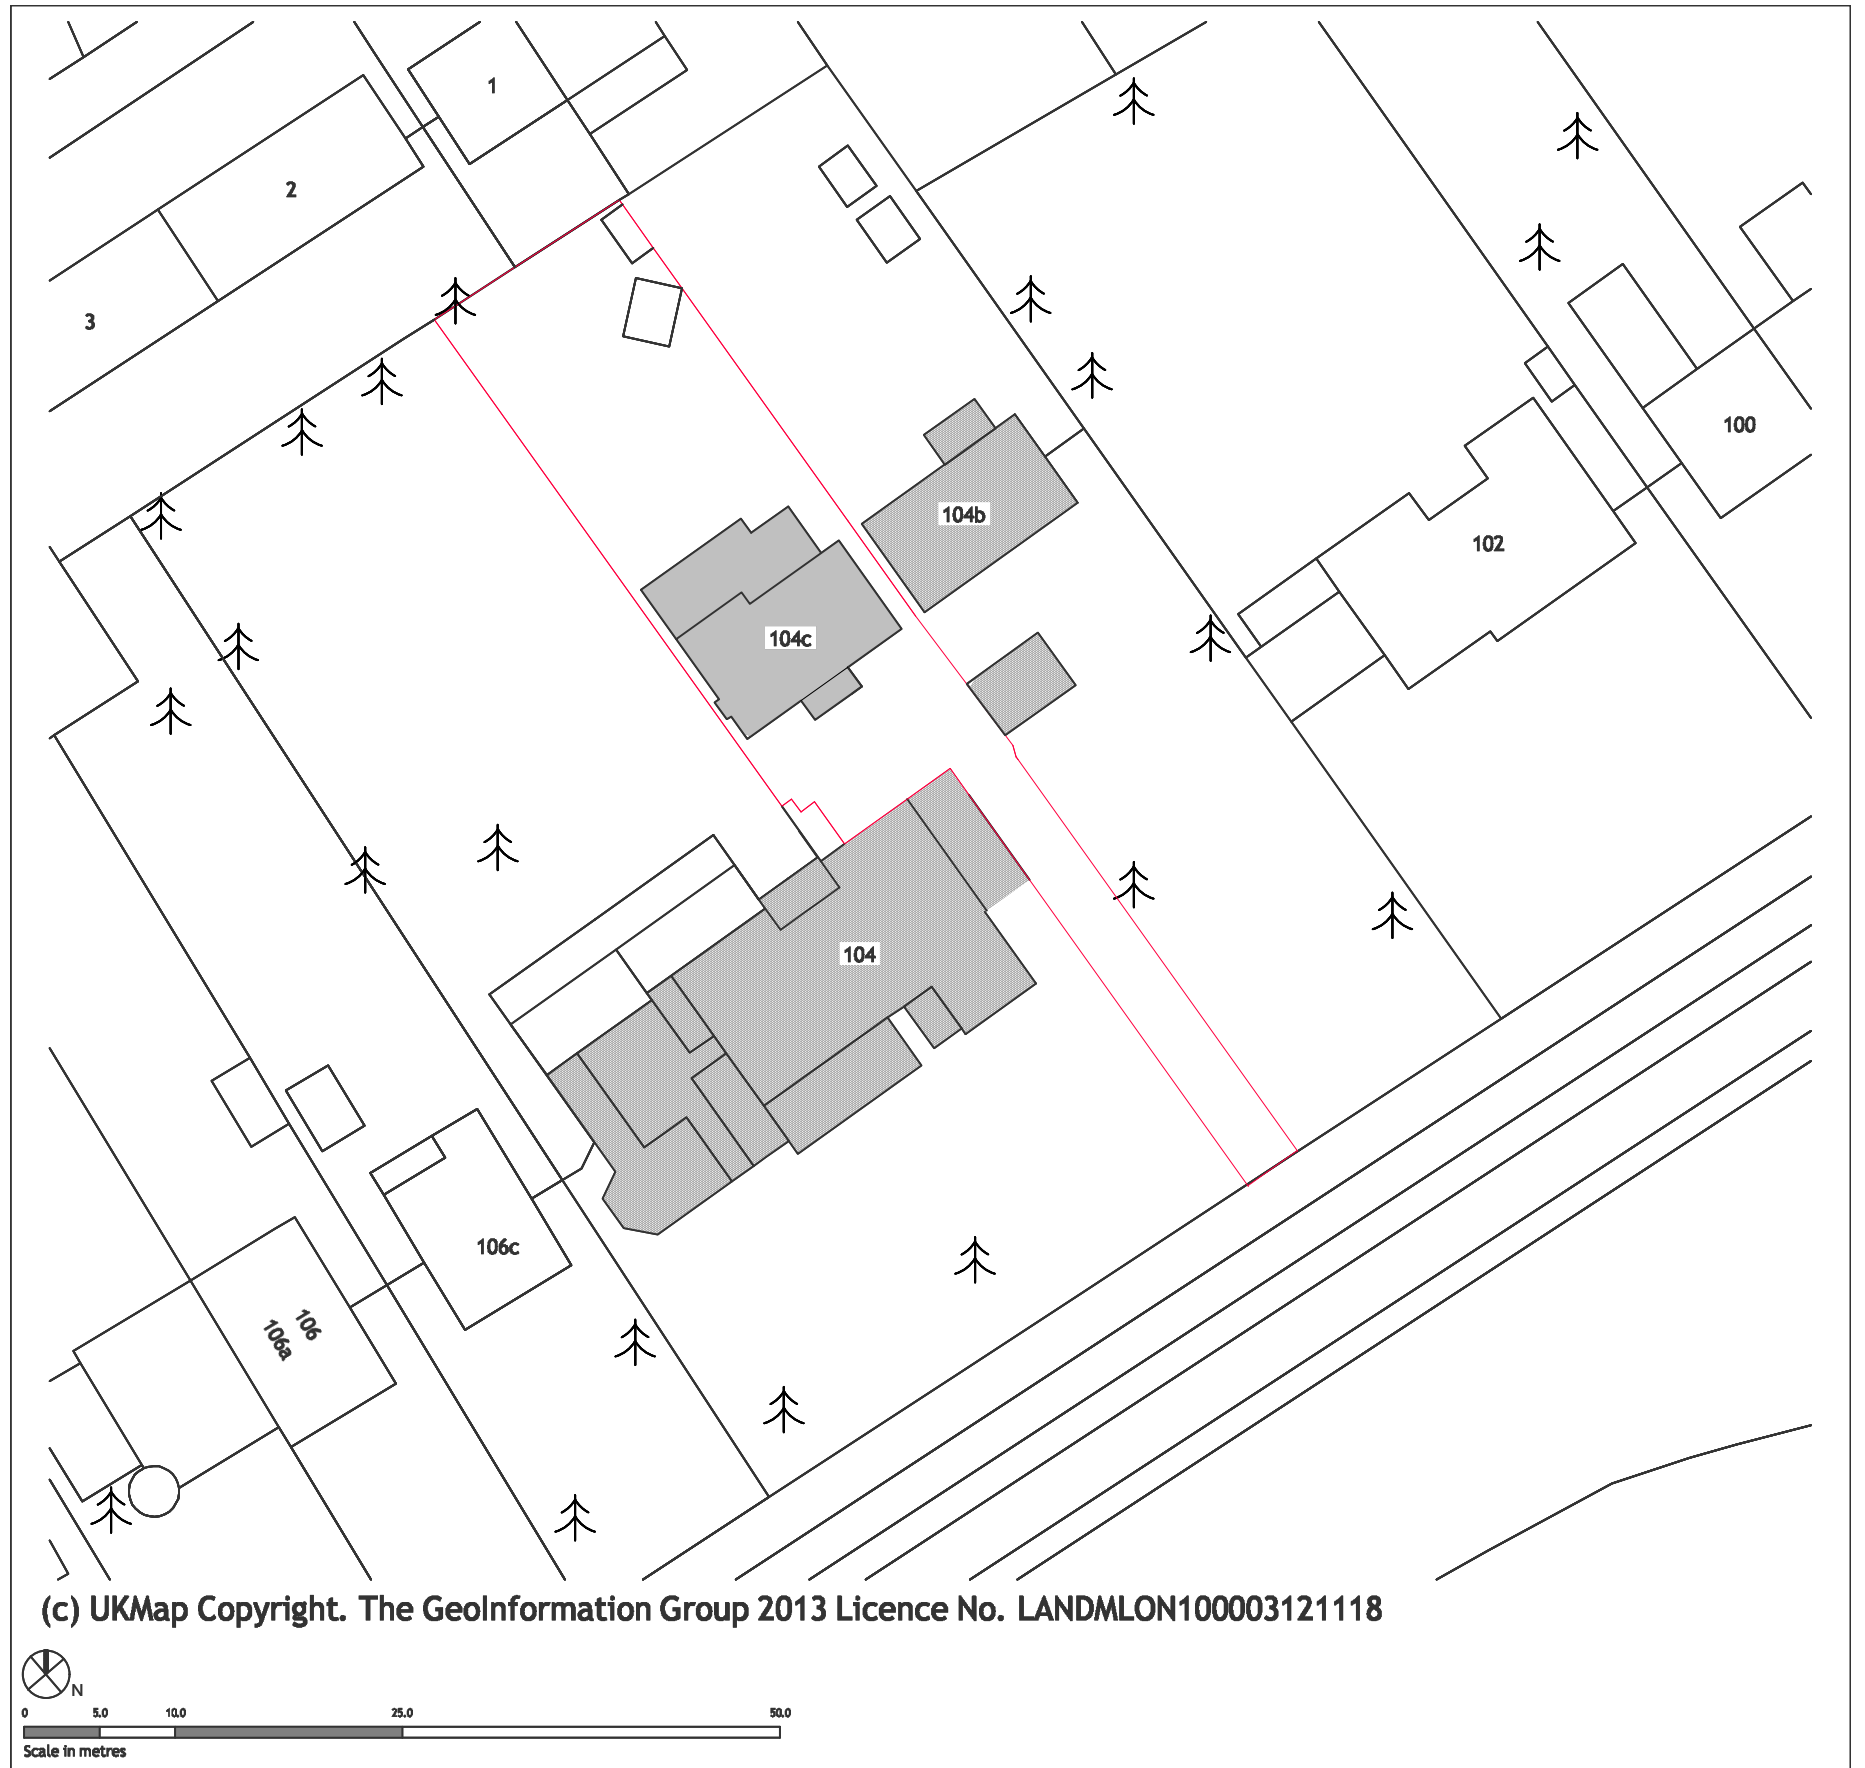

Site Location Plan
Scale 1:1250 @ A3

Site Block Plan
Scale 1:500 @ A3

Existing Site Location and Block Plan

PROJECT NAME:
NICHOLSON HOUSE
104C Ditton Road, Surbiton, KT6 6RH

toutlemonde design

All dimensions are in millimetres
All dimensions to be checked on site.
© toutlemonde design

DATE:
2023-11-06

SCALE:
as shown @A3

DWG NO:
006

REV:
A

TLM