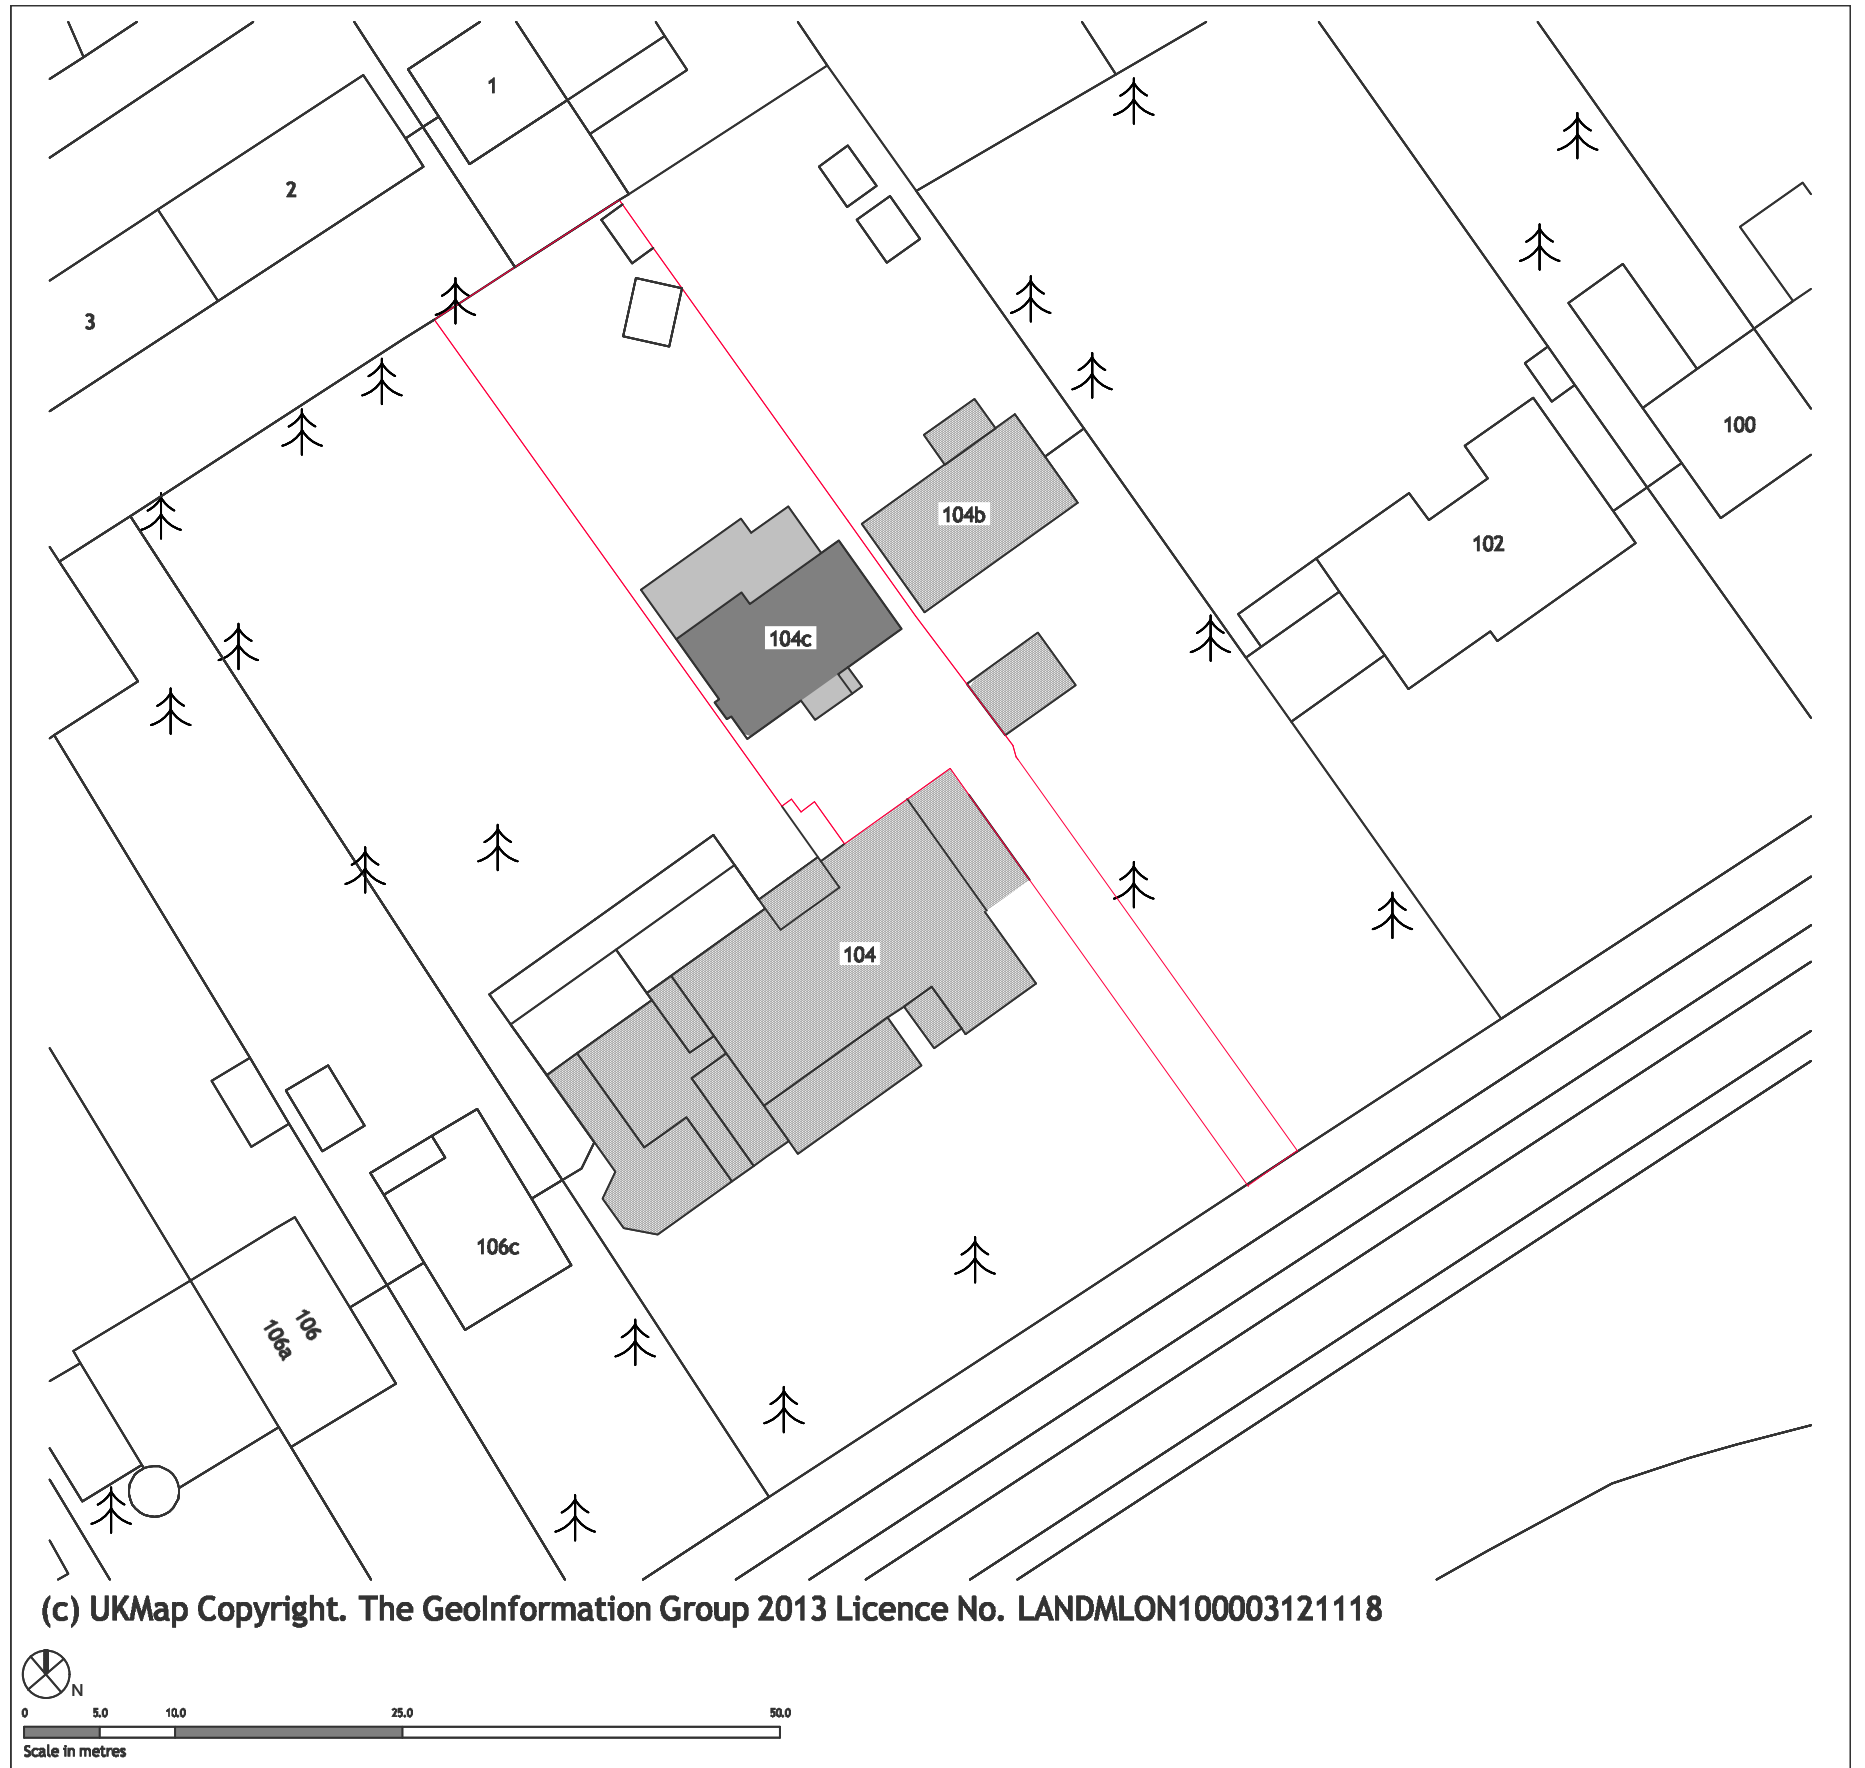

Site Location Plan
Scale 1:1250 @ A3

Site Block Plan
Scale 1:500 @ A3

Proposed Site Location and Block Plan

PROJECT NAME:
NICHOLSON HOUSE
104C Ditton Road, Surbiton, KT6 6RH

toutlemonde design

All dimensions are in millimetres
All dimensions to be checked on site.
© toutlemonde design

DATE:
2023-11-06

SCALE:
as shown @A3

DWG NO:
106

REV:
A

TLM