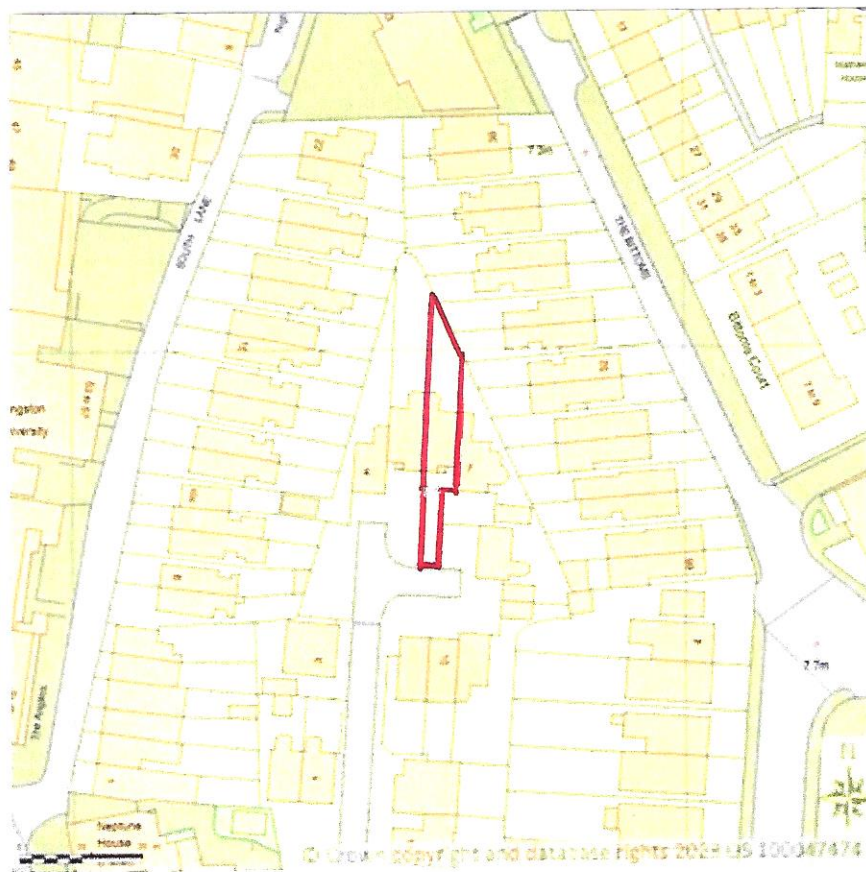

BLOCK PLAN

LOCATION PLAN

job	6 KENSINGTON GARDENS KINGSTON	title	BLOCK PLAN LOCATION PLAN	client	Mr+Mrs EGERICKX				revisions
	m u r r a y , d e n h a m architect 22 MANOR ROAD EAST MOLESEY SURREY KT8 9JX mobile: 07802707212 muzden@btconnect.com		scale		1:500 1:1250	date	OCT 23	dm. by	
fig. no.	KKE.2.3			rev					