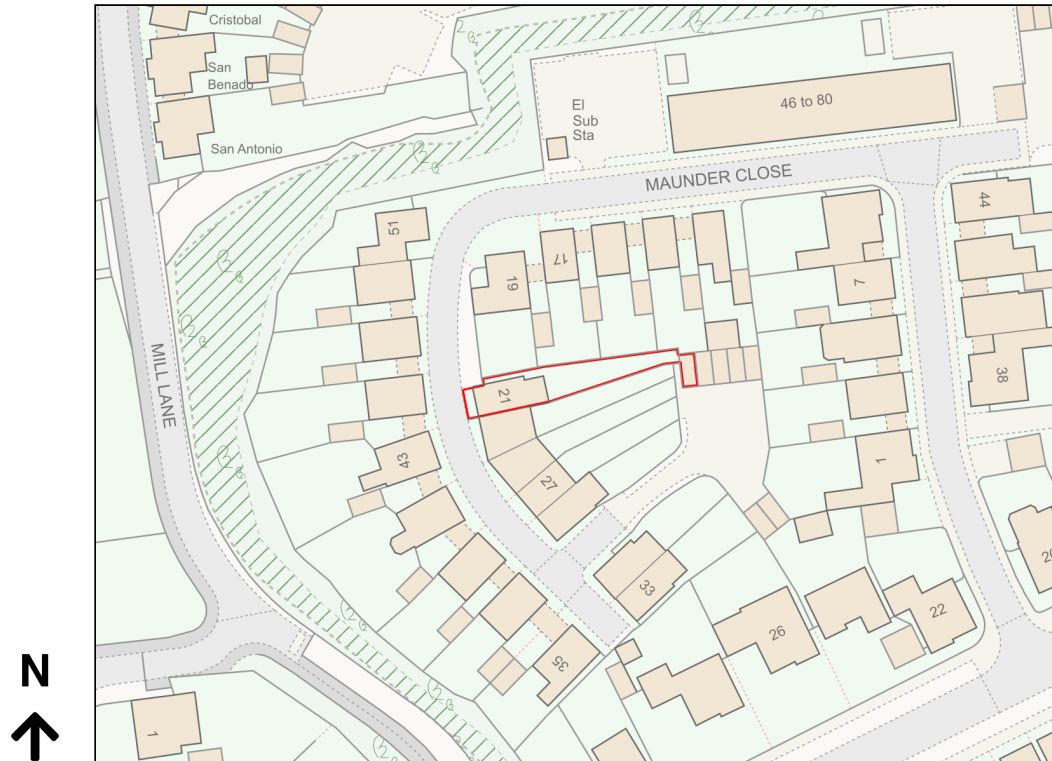

Location Plan

Site Address: 21, Maunder Close, Chafford Hundred, Grays, RM16 6BW

Date Produced: 22-Jan-2024

Scale: 1:1250 @A4

Planning Portal Reference: PP-12740449v1