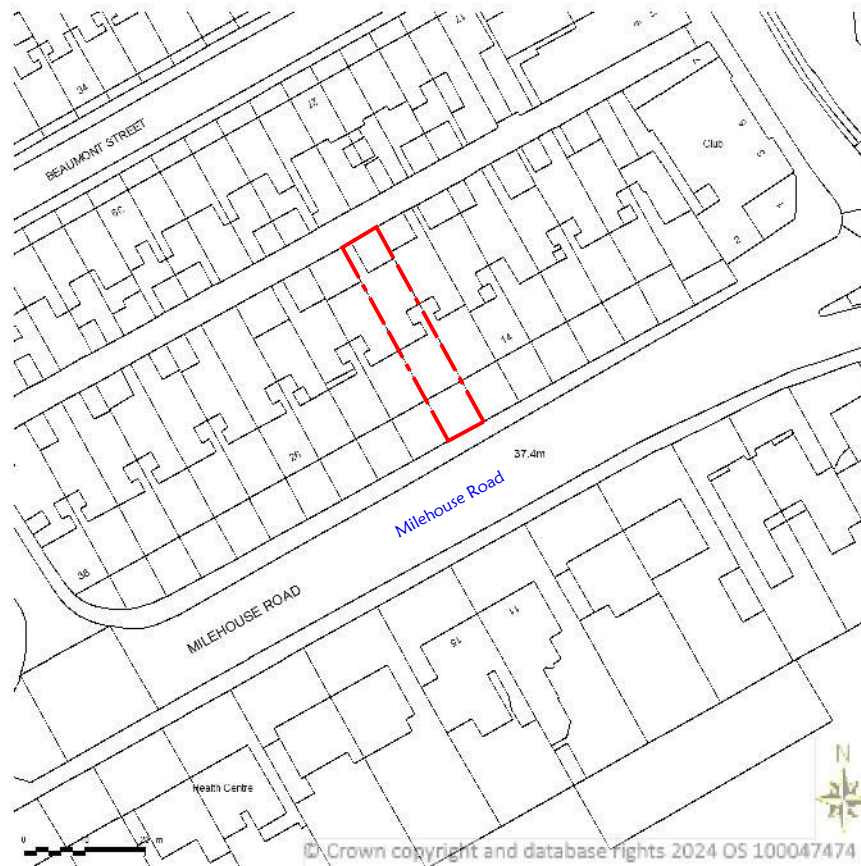

SITE LOCATION PLAN
AREA 2 HA
SCALE: 1:1250 on A4
CENTRE COORDINATES: 246643 , 56146

Supplied by Streetwise Maps Ltd
www.streetwise.net
Licence No: 100047474
11:27:56 11/01/2024