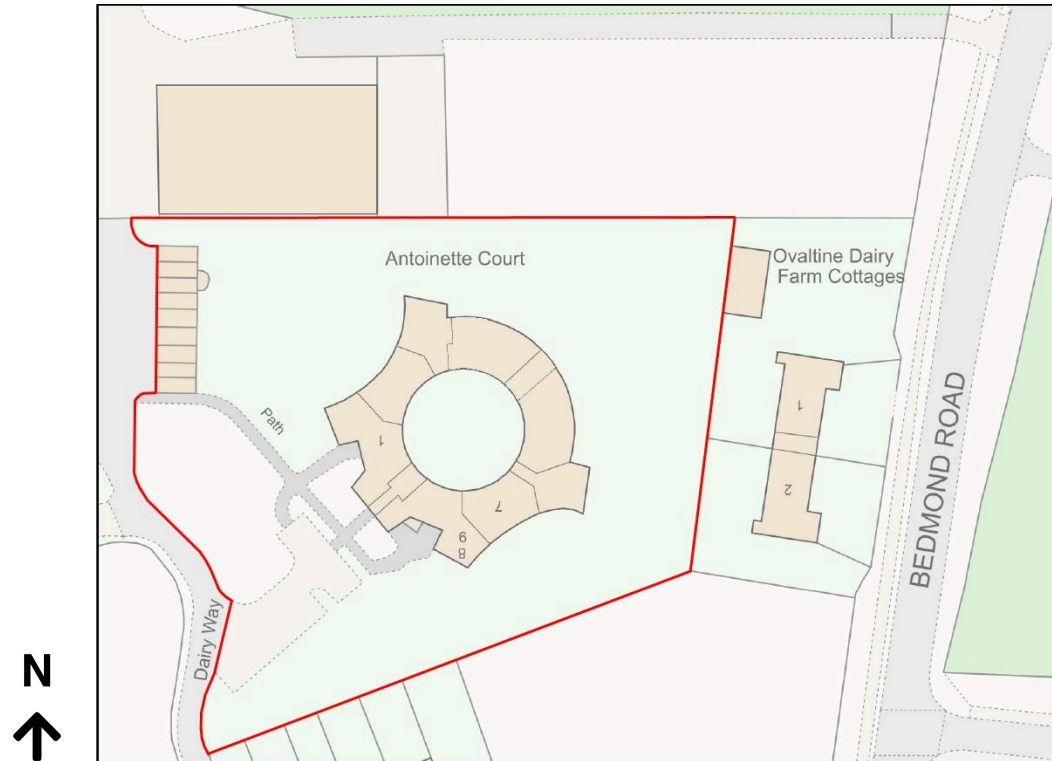

# Location Plan

Site Address: 4, Antoinette Court, Dairy Way, Abbots Langley, WD5 0QL

Date Produced: 15-Jan-2024

Scale: 1:1250 @A4

Planning Portal Reference: PP-12730528v1