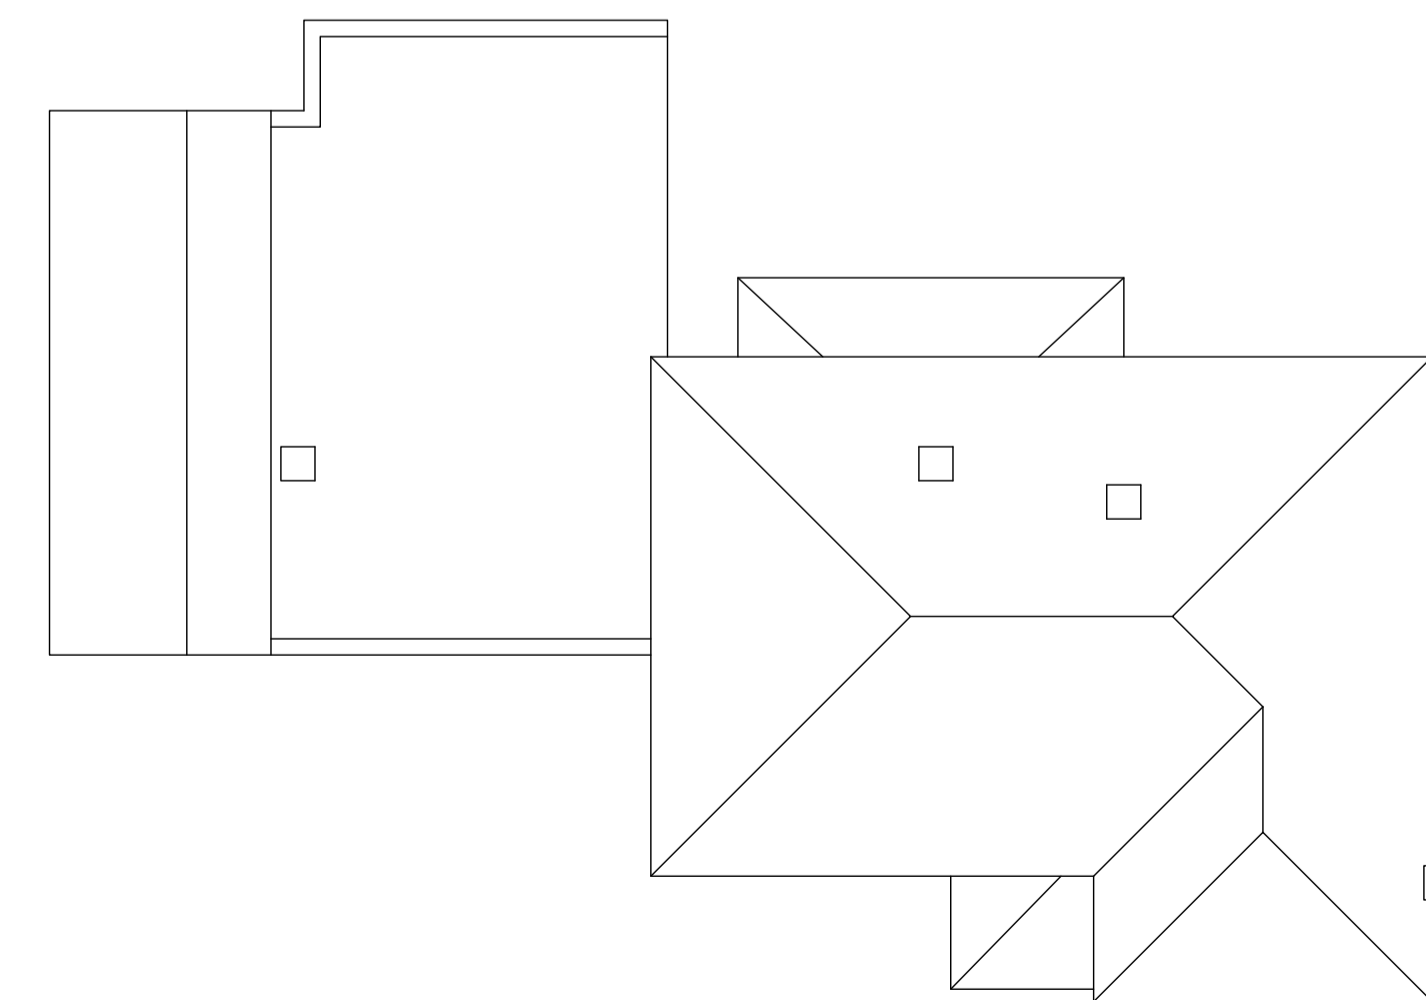

EXISTING FRONT ELEVATION

EXISTING SIDE ELEVATION

EXISTING SIDE ELEVATION

EXISTING REAR ELEVATION 1:100

EXISTING GROUND FLOOR 1:50

EXISTING ROOF PLAN

ajt design services ltd
 9 queensway, sunbury-on-thames,
 middlesex. TW16 6HA
AJT DESIGN
 t: 01932 782943
 m: 07973 419204
 e: rob@ajt-design.co.uk
 www: ajt-design.co.uk

PLANNING ISSUE

Address
 GOLDRIDGE HOUSE, WICK GREEN,
 BINFIELD BRACKNELL,
 BERKSHIRE,
 RG42 5NX

Title
 EXISTING

Drg. No. **WG/GH/01** Revision:
 Scale : 1:50 & 1:100 @ A1 Date: NOV. '23