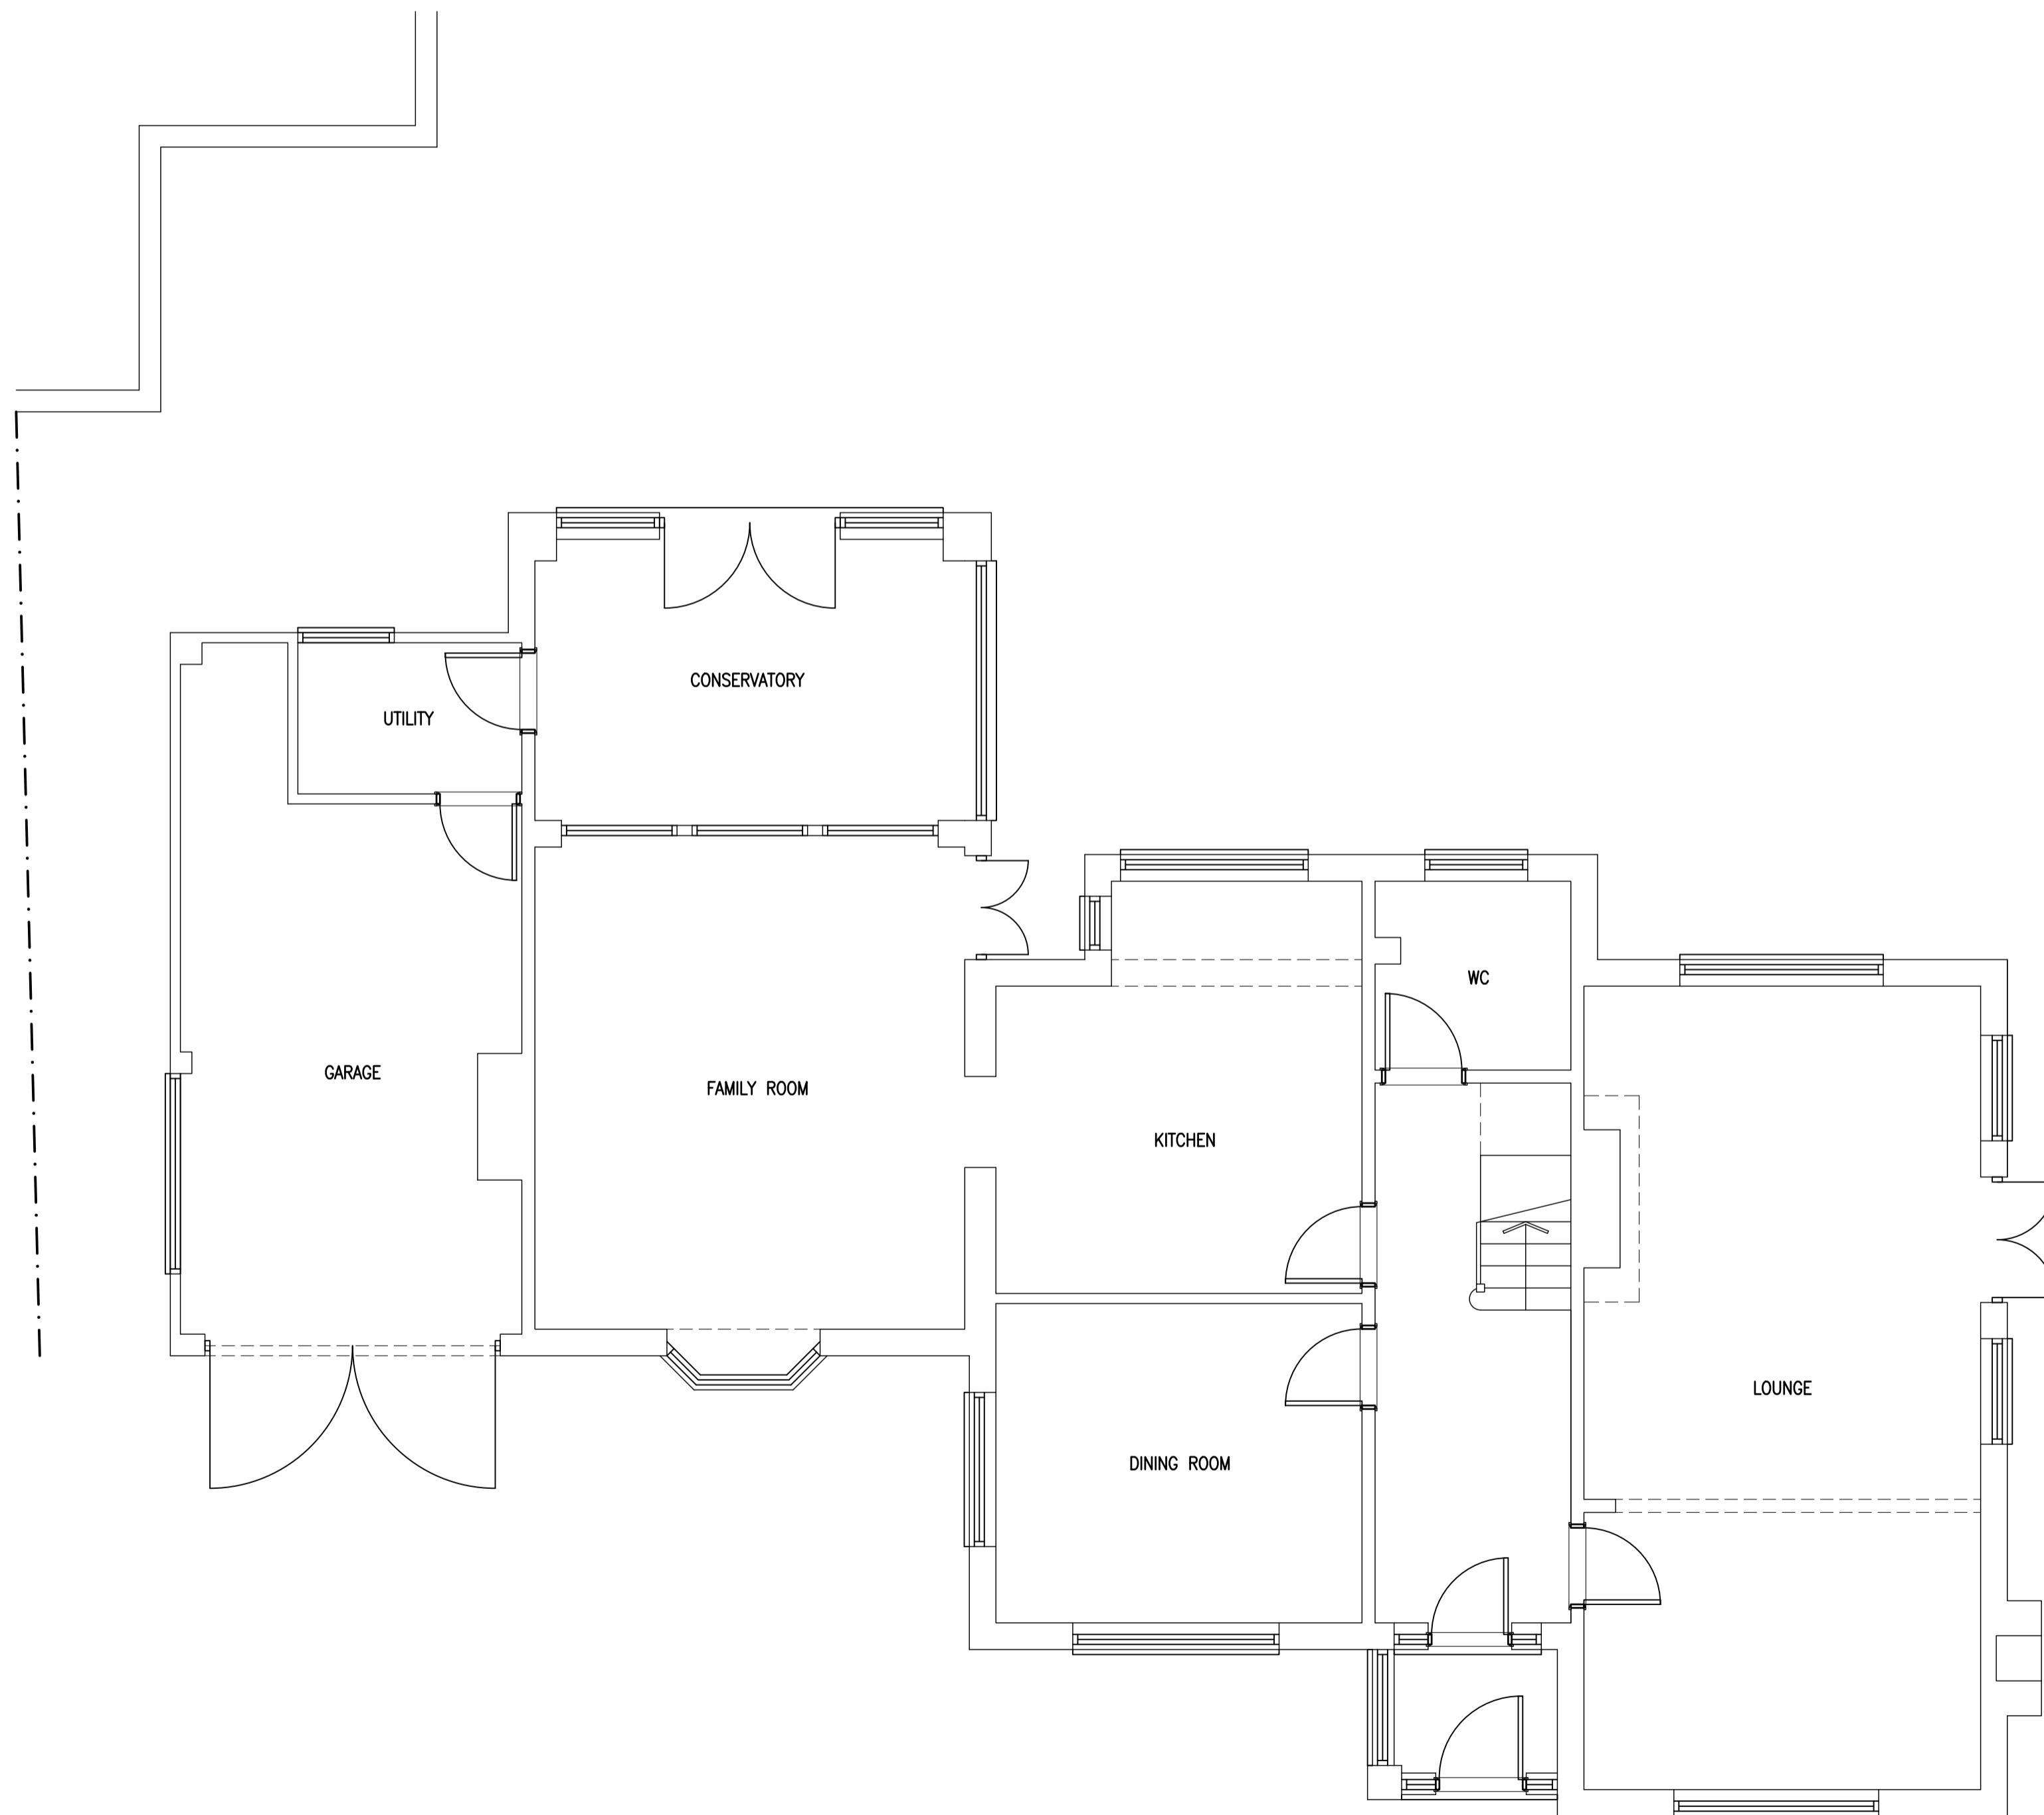

EXISTING FRONT ELEVATION

EXISTING SIDE ELEVATION

EXISTING SIDE ELEVATION

EXISTING REAR ELEVATION 1:100

EXISTING GROUND FLOOR 1:50

EXISTING ROOF PLAN

ajt design services ltd
 9 queensway, sunbury-on-thames,
 middlesex. TW16 6HA
AJT DESIGN
 t: 01932 782943
 m: 07973 419204
 e: rob@ajt-design.co.uk
 www: ajt-design.co.uk

PLANNING ISSUE

Address
 GOLDRIDGE HOUSE, WICK GREEN,
 BINFIELD BRACKNELL,
 BERKSHIRE,
 RG42 5NX

Title
 EXISTING

Drg. No. **WG/GH/01** Revision:
 Scale : 1:50 & 1:100 @ A1 Date: NOV. '23