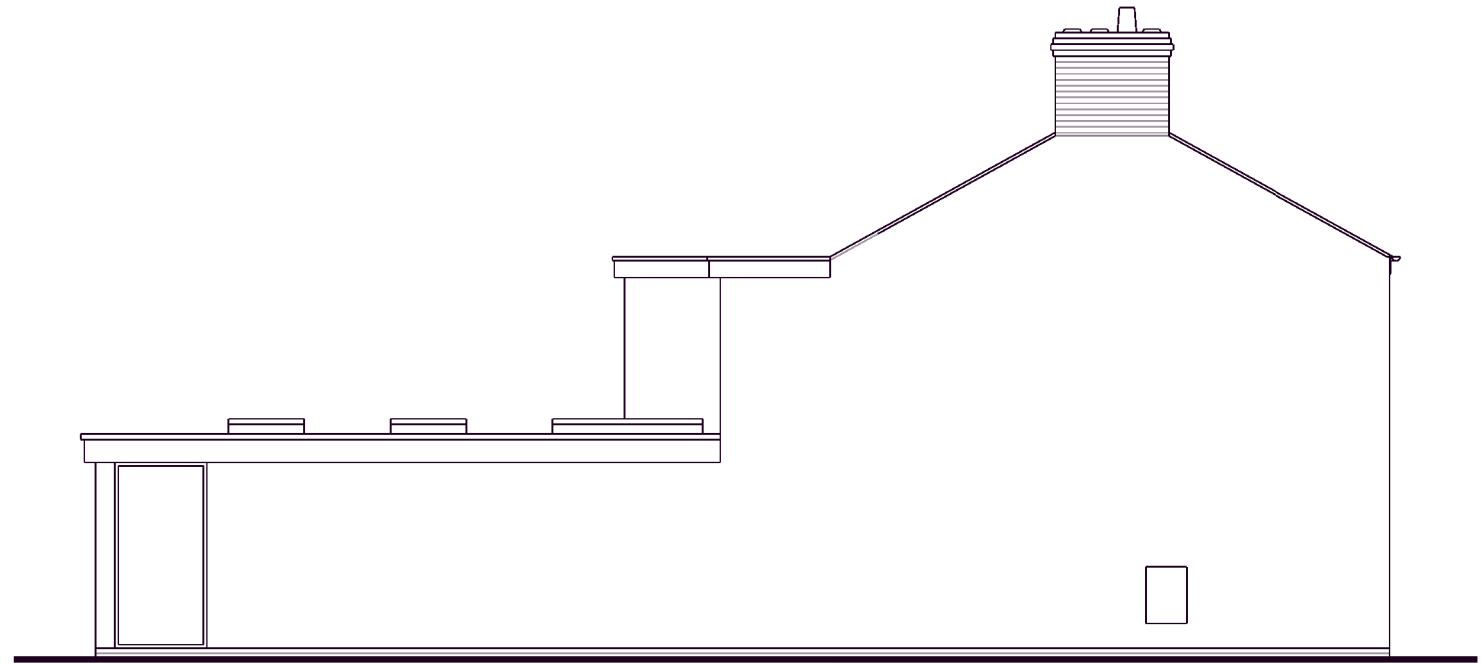

Front Elevation to High Street

Side (North) Elevation

Rear (East) Elevation

P R O P O S E D

Revisions:

PLANNING

status

CHRIS PETERS
DESIGN

11 high street
milton
cambridge
cb24 6aj
tel: +44 (0)730 6655579
email: chris@chris-peters.com

project

12 High Street Milton
Cambridge
CB24 6AJ

client

Mr & Mrs S Rolph

title

Proposed Elevations

scale

-

Do not scale from this drawing