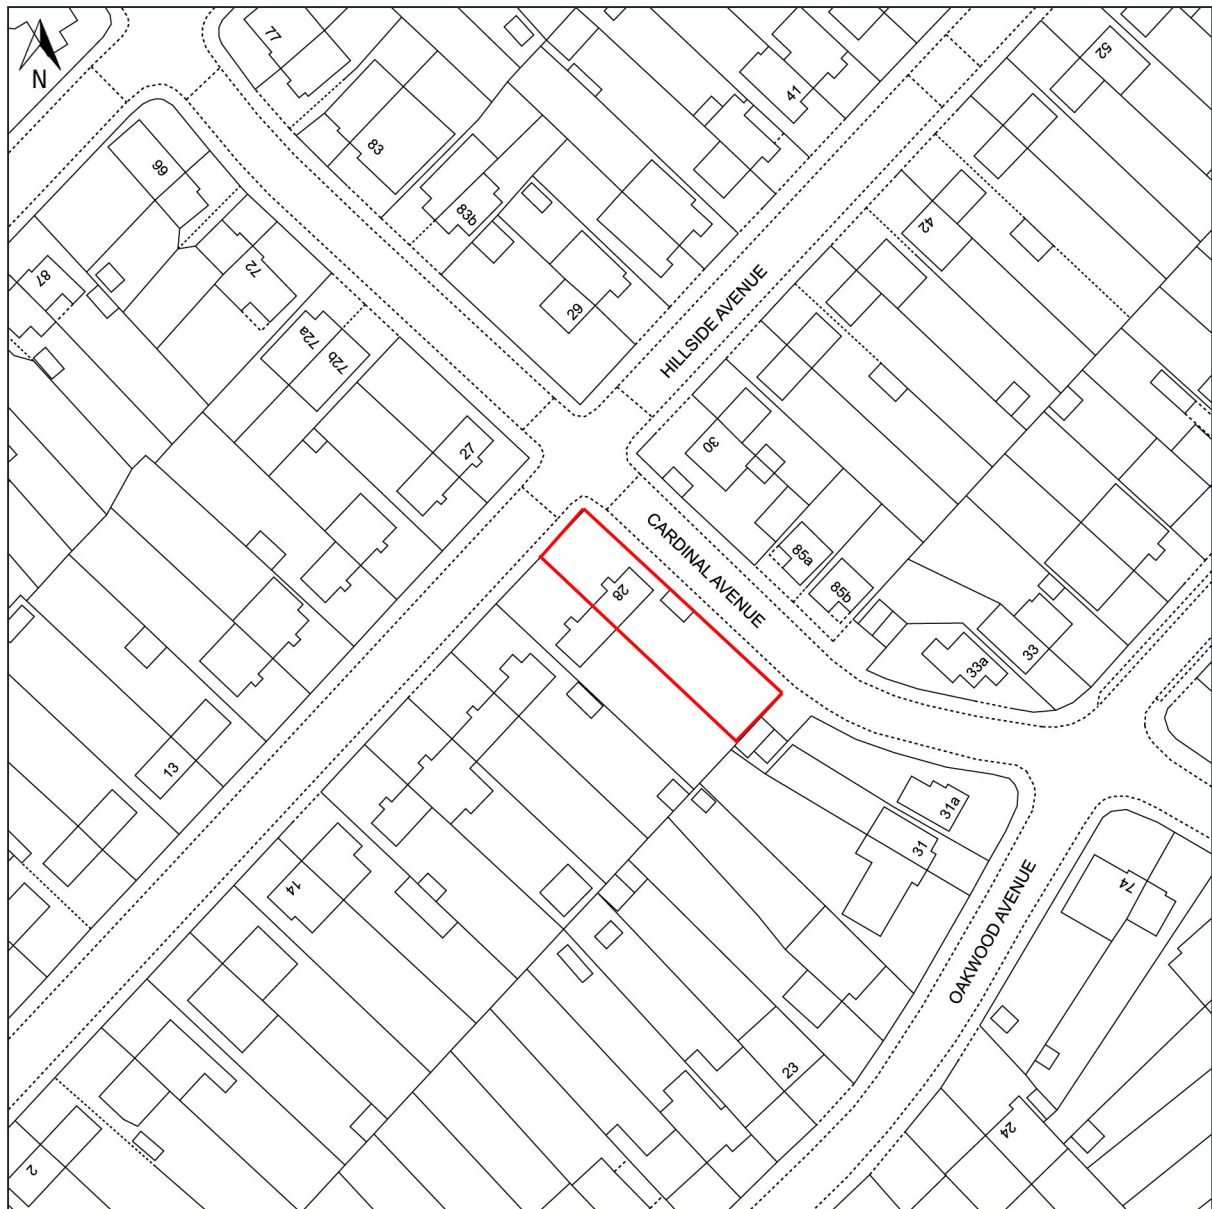

28, HILLSIDE AVENUE, BOREHAMWOOD, HERTFORDSHIRE, WD6 1HJ

© Crown copyright and database rights, 2023. Ordnance Survey
0100031673 Created using Plans by Emapsite

0m 20m 40m 60m 80m 100m

Scale: 1:1250

Paper Size: A4