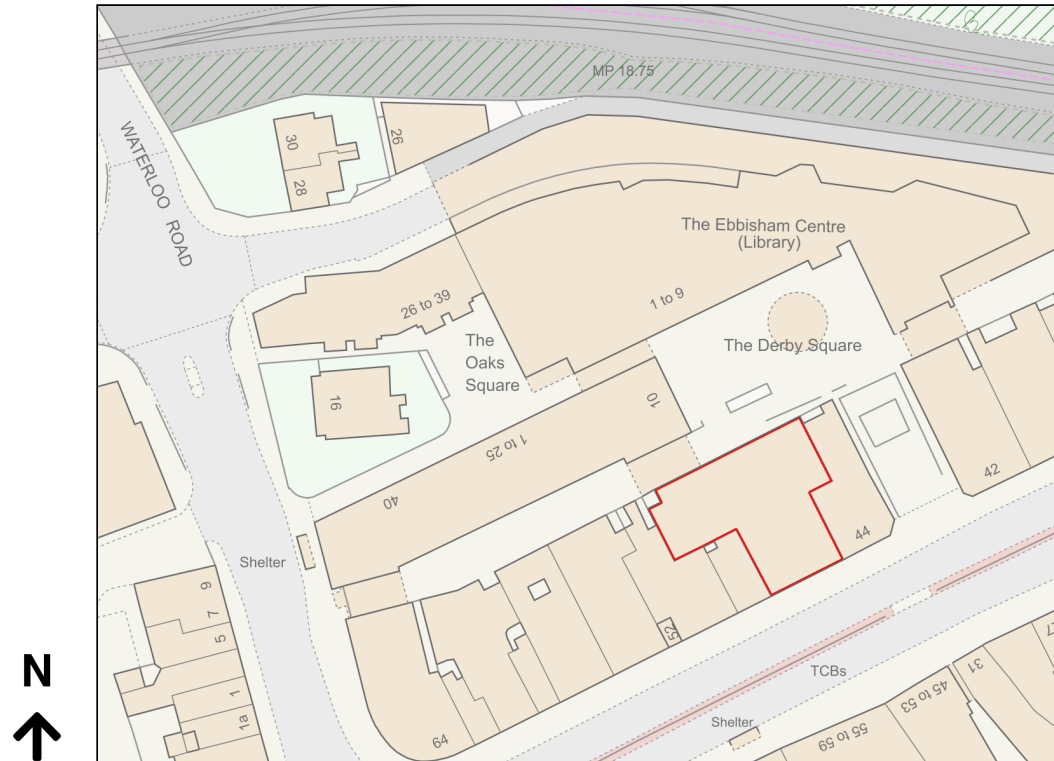

Location Plan

Site Address: 46, High Street, Epsom, KT19 8AJ

Date Produced: 21-Dec-2023

Scale: 1:1250 @A4

Planning Portal Reference: PP-12680941v1