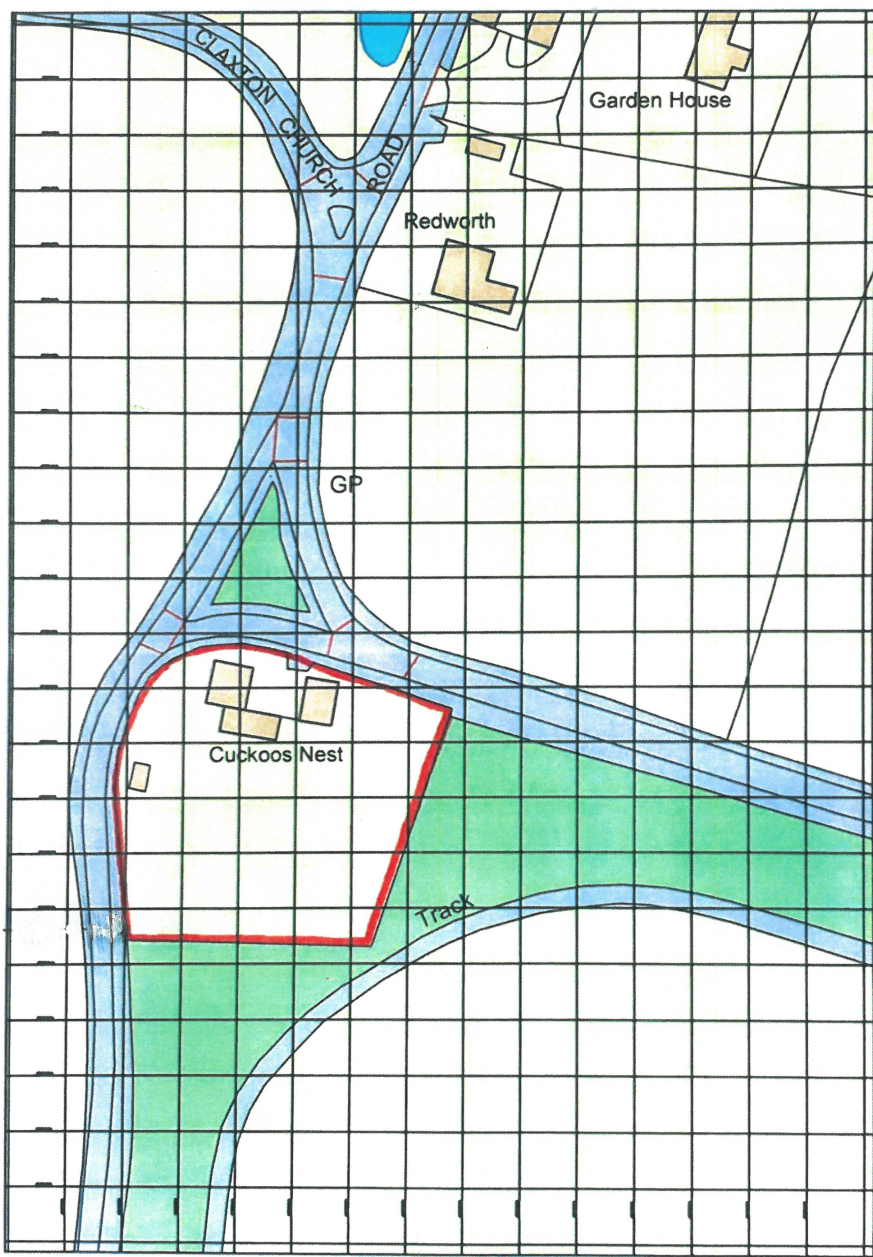

CUCKOO'S NEST
HALL ROAD, ASHBY ST MARY
NORWICH, NR14 7BL

Ordnance Survey. (c) Crown Copyright 2016. All rights reserved. Licence number 100022432

Scale Bar - As 10m grid

LOCATION PLAN
1:1250
DRAWING N° 001