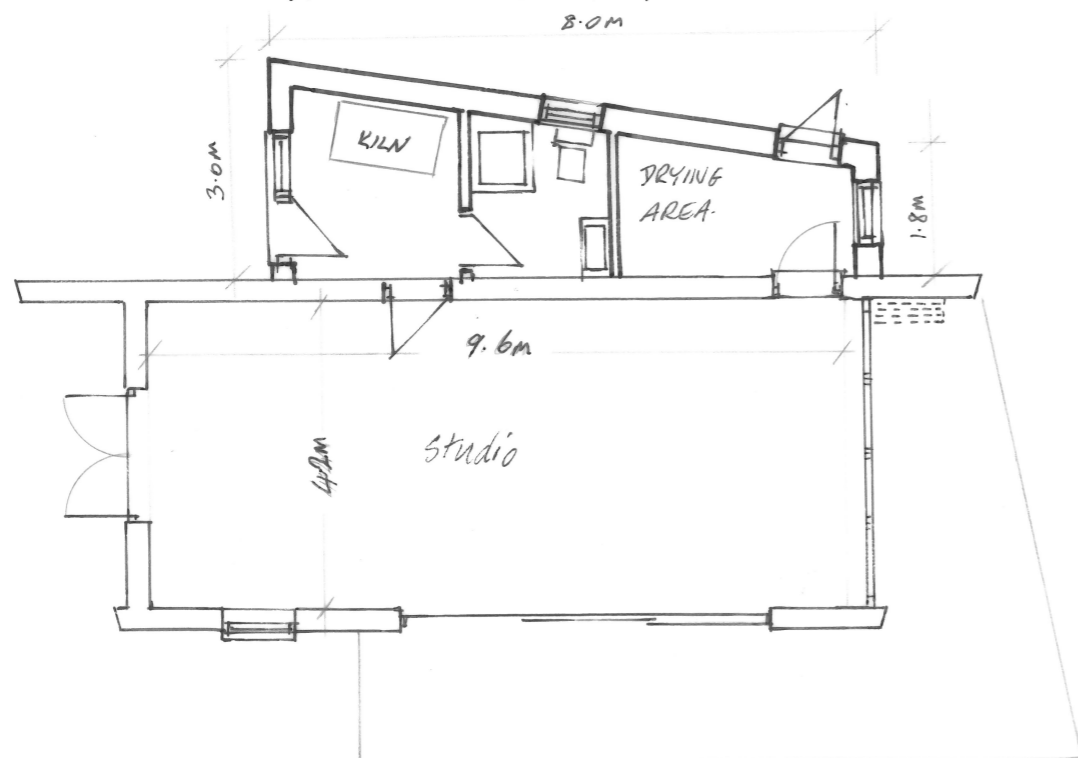

EAST ELEVATION

NORTH ELEVATION

WEST ELEVATION

SOUTH ELEVATION

PLAN

MATERIAL SCHEDULE

- 1.) Hardie Plank Vertical weatherboarding - colour: Anthracite Grey
- 2.) Cedar Horizontal weatherboarding - colour: Natural (oiled)
- 3.) Roof: Bander Single Ply System - colour: Anthracite Grey with concealed gutter & downpipe.
- 4.) Aluminium Trim - colour: Anthracite Grey
- 5.) Frameless sliding glazed doors
- 6.) Windows & doors - Velfac - colour: Anthracite Grey
- 7.) RENDER - colour: Park Grey

CUCKOO'S NEST
HALL ROAD, ASHBY ST MARY
NORWICH, NR14 7BL

Scale Bar - 1:100

PLAN & ELEVATIONS
1:100

DRAWING N° 003 Rev. B