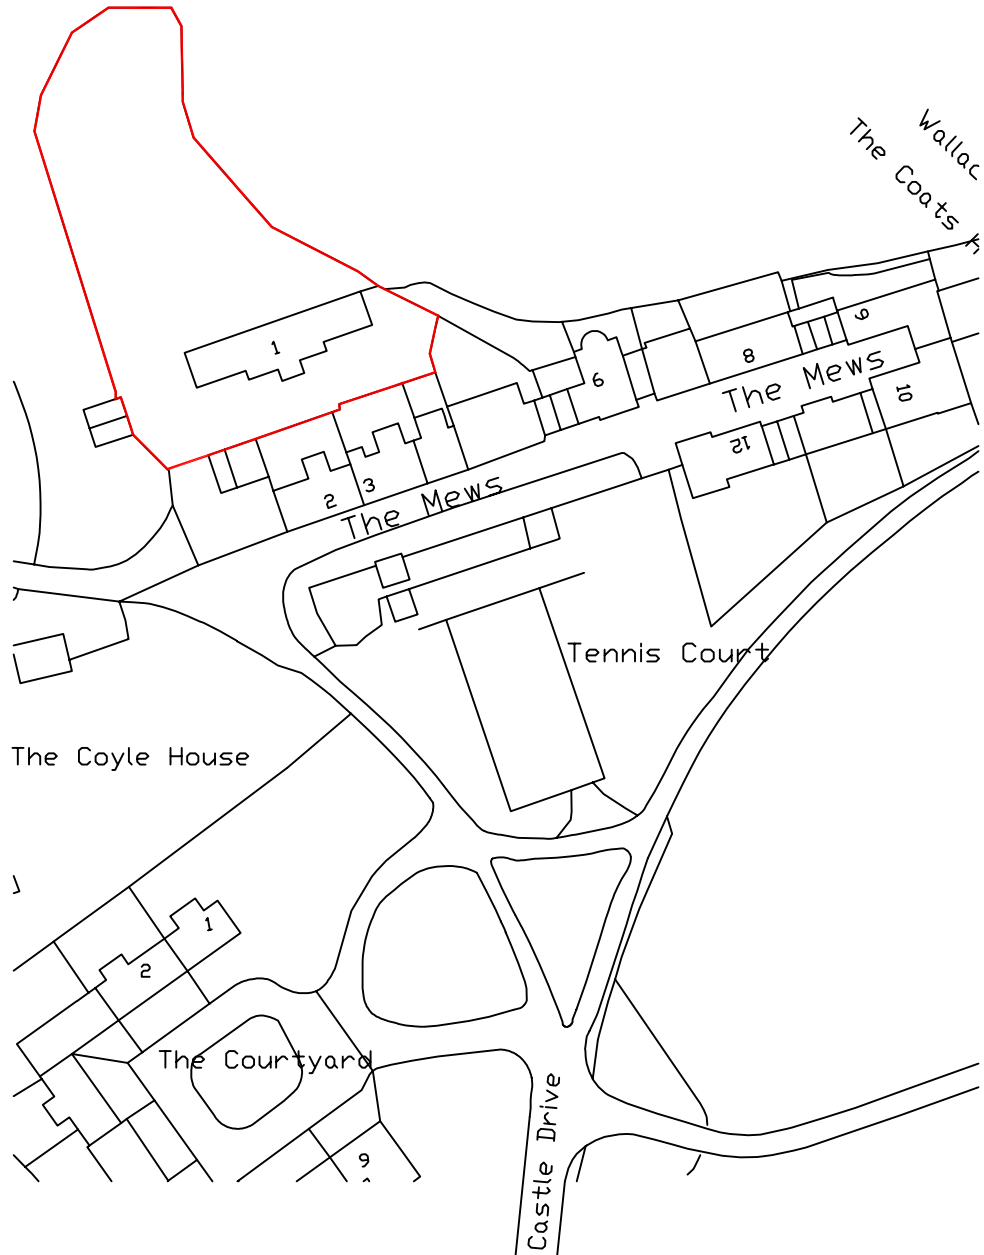

1:1250

PLAN-iT

(Ayrshire)

ARCHITECTURAL SERVICES
 Mobile: 07963110070
 Email: planitayrshire@yahoo.co.uk

Client	Mr & Mrs Chiesa/Caledonian Windows		
Project	Proposed replacement windows to property at Stablemasters House, 1 The Mews, Sundrum		
Drawing	Location Plan		
drawing number	A192-02	revision	
scale	1:1250	drawn	CP
	checked	date	