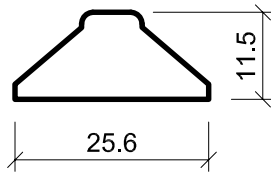

ORIGINAL PLOT SIZE A4 (210x297)
ALL DIMENSIONS mm
SCALE 1:1
GENERAL TOLERANCE ± 0.2
MATERIAL TIMBER
TITLE

CW / SB VSS 25mm External Bar

CV 29.04.15 O
DRN BY CHECKED DATE ISSUE
DRG.NO. ABV- 049 1 SHEET

MB25A 25x11.5mm

Horizontal - Top & Bottom Sash

Vertical - Top & Bottom Sash