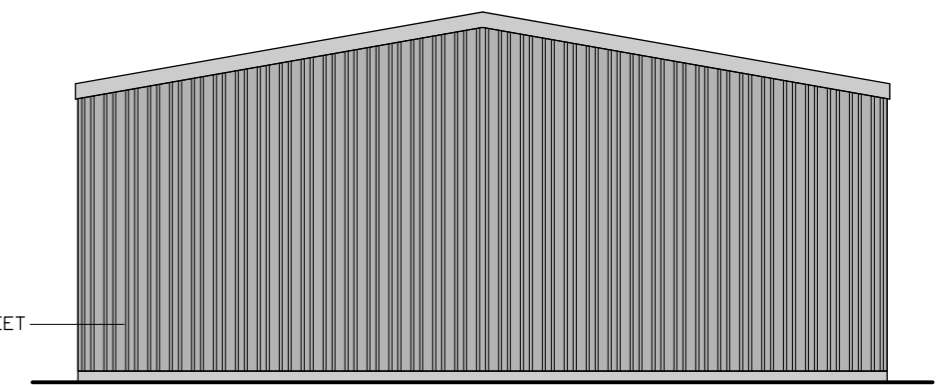

SOUTH ELEVATION

WEST ELEVATION

NORTH ELEVATION

EAST ELEVATION

ELEVATIONS

FLOOR PLAN

FOR <b>CLM</b>		
SITE BURFORD FARM, NEW ROAD, SEVENOAKS, KENT. TN14 6DJ		
TITLE <b>EXISTING STORAGE BARN - EXTENDED</b> <b>FLOOR PLAN &amp; ELEVATIONS</b>		
SCALE 1:100 @A2	DRAWN AH 12/23	DRAWING NO. <b>03</b> REV