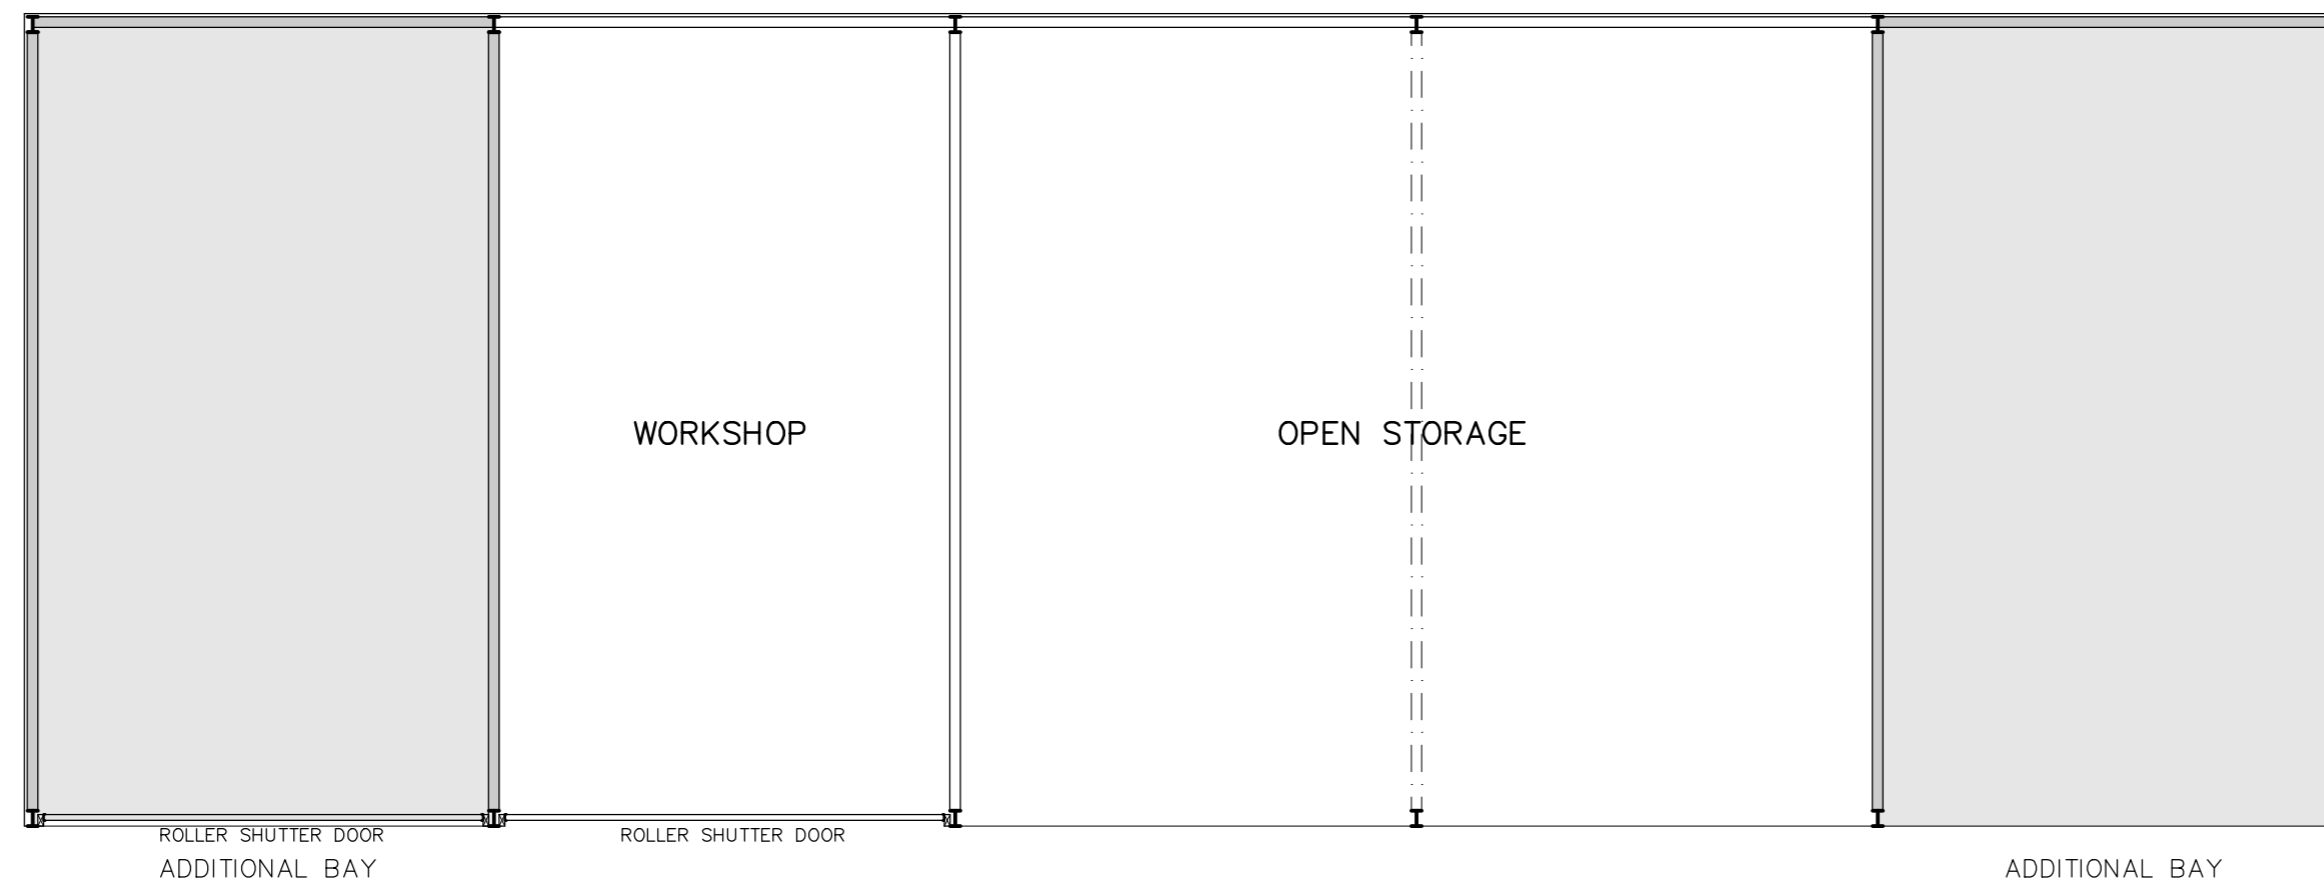

SOUTH ELEVATION

WEST ELEVATION

NORTH ELEVATION

EAST ELEVATION

ELEVATIONS

FLOOR PLAN

FOR <b>CLM</b>		
SITE BURFORD FARM, NEW ROAD, SEVENOAKS, KENT. TN14 6DJ		
TITLE <b>EXISTING STORAGE BARN - EXTENDED</b> <b>FLOOR PLAN &amp; ELEVATIONS</b>		
SCALE 1:100 @A2	DRAWN AH 12/23	DRAWING NO. <b>03</b> REV