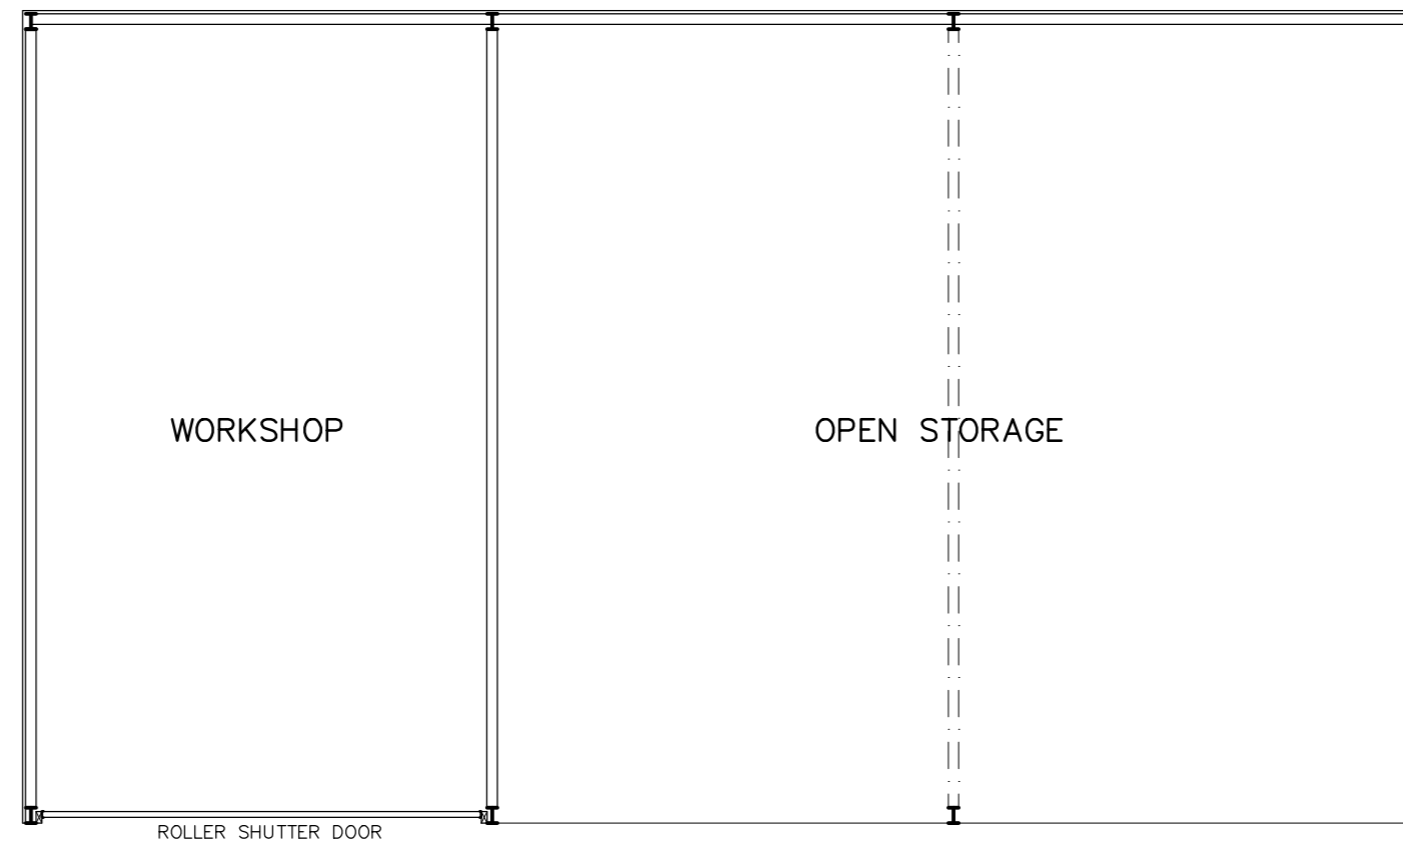

SOUTH ELEVATION

WEST ELEVATION

NORTH ELEVATION

EAST ELEVATION

FLOOR PLAN

FOR <b>CLM</b>		
SITE BURFORD FARM, NEW ROAD, SEVENOAKS, KENT. TN14 6DJ		
TITLE <b>EXISTING STORAGE BARN</b> <b>FLOOR PLAN &amp; ELEVATIONS</b>		
SCALE 1:100 ©A2	DRAWN AH 12/23	DRAWING NO. <b>02</b> REV