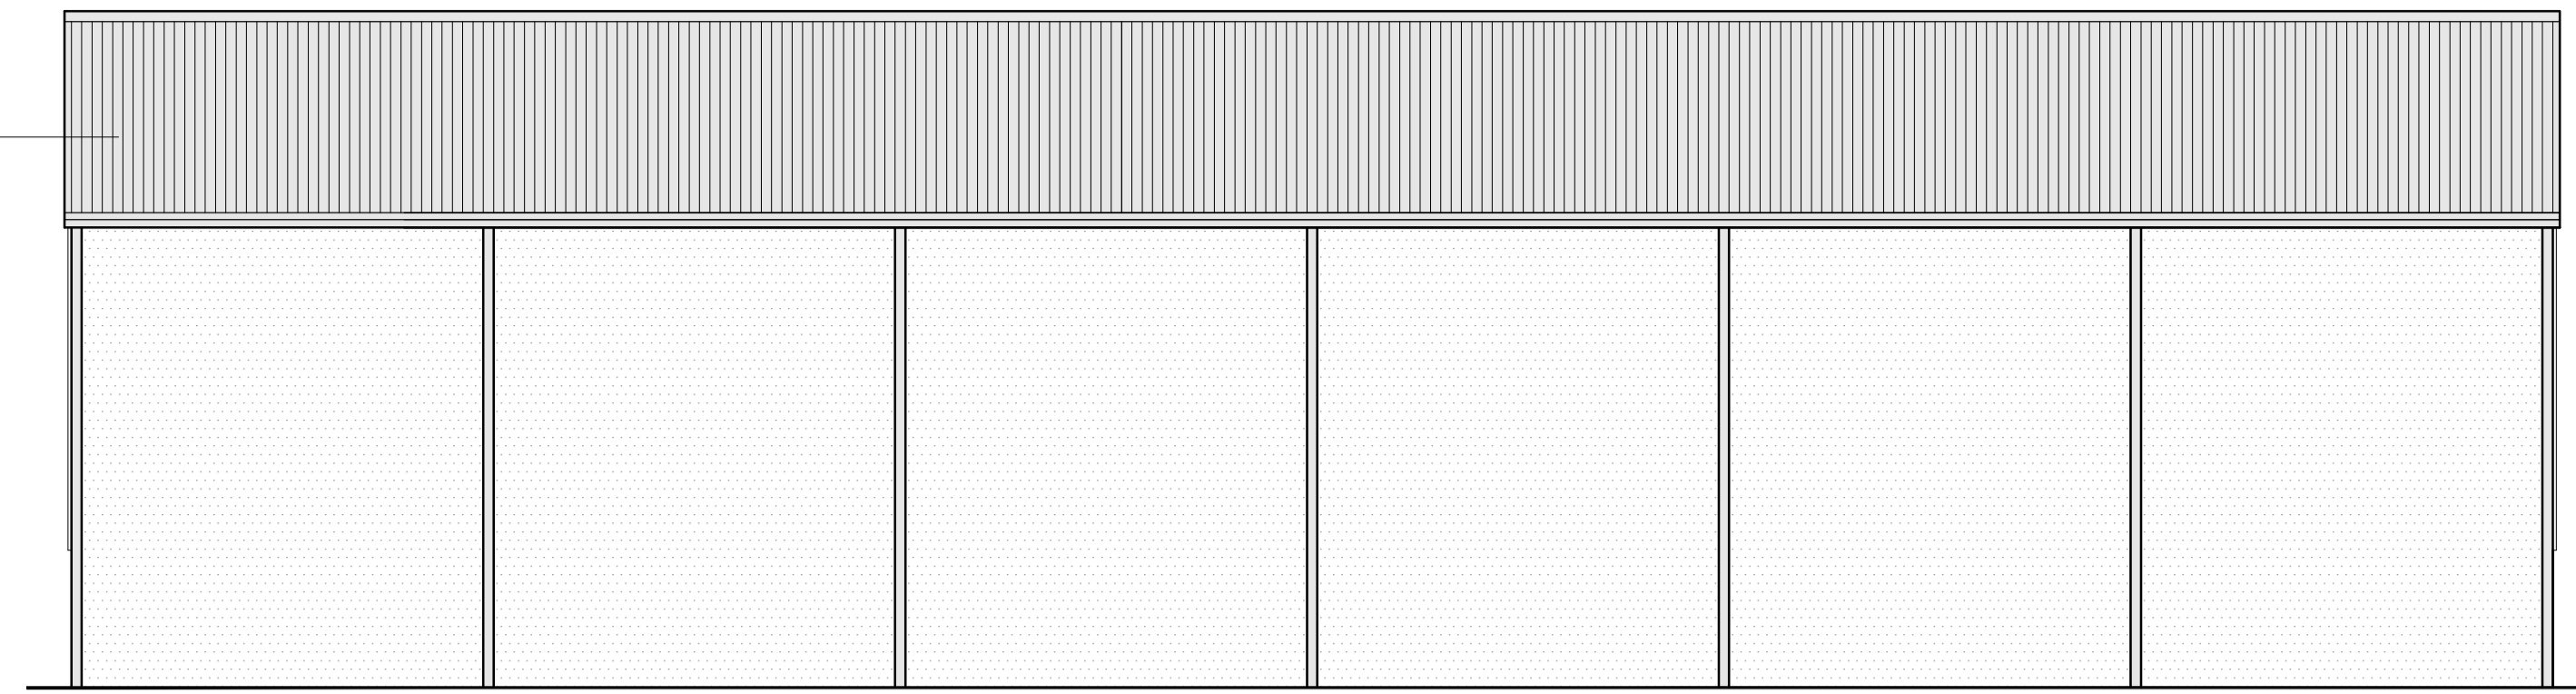

NORTH ELEVATION

EAST ELEVATION
OPEN FRONTED

SOUTH ELEVATION

WEST ELEVATION

FLOOR PLAN

FOR CLM		
SITE BURFORD FARM, NEW ROAD, SEVENOAKS, KENT. TN14 6DJ		
TITLE PROPOSED STORAGE BARN FLOOR PLANS & ELEVATIONS		
SCALE 1:100 @A1	DRAWN AH 12/23	DRAWING NO. 04 REV