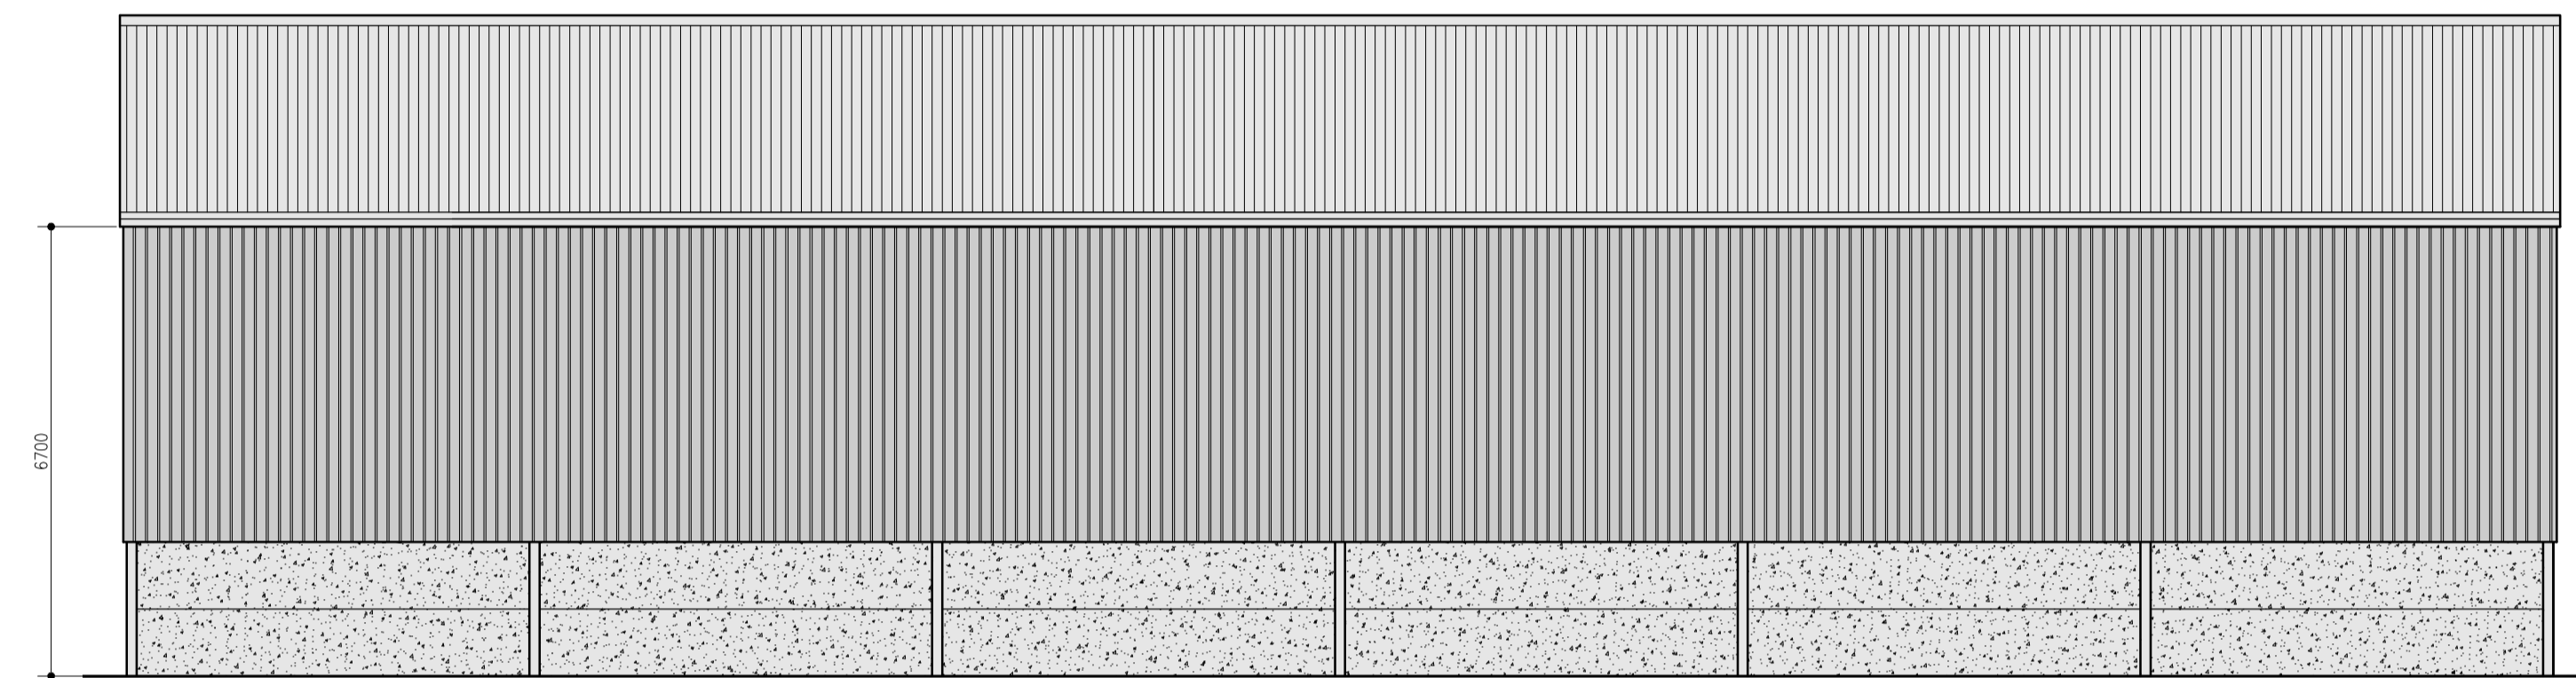

NORTH ELEVATION

EAST ELEVATION
OPEN FRONTED

SOUTH ELEVATION

WEST ELEVATION

FLOOR PLAN

FOR CLM		
SITE BURFORD FARM, NEW ROAD, SEVENOAKS, KENT. TN14 6DJ		
TITLE PROPOSED STORAGE BARN FLOOR PLANS & ELEVATIONS		
SCALE 1:100 @A1	DRAWN AH 12/23	DRAWING NO. 04 REV