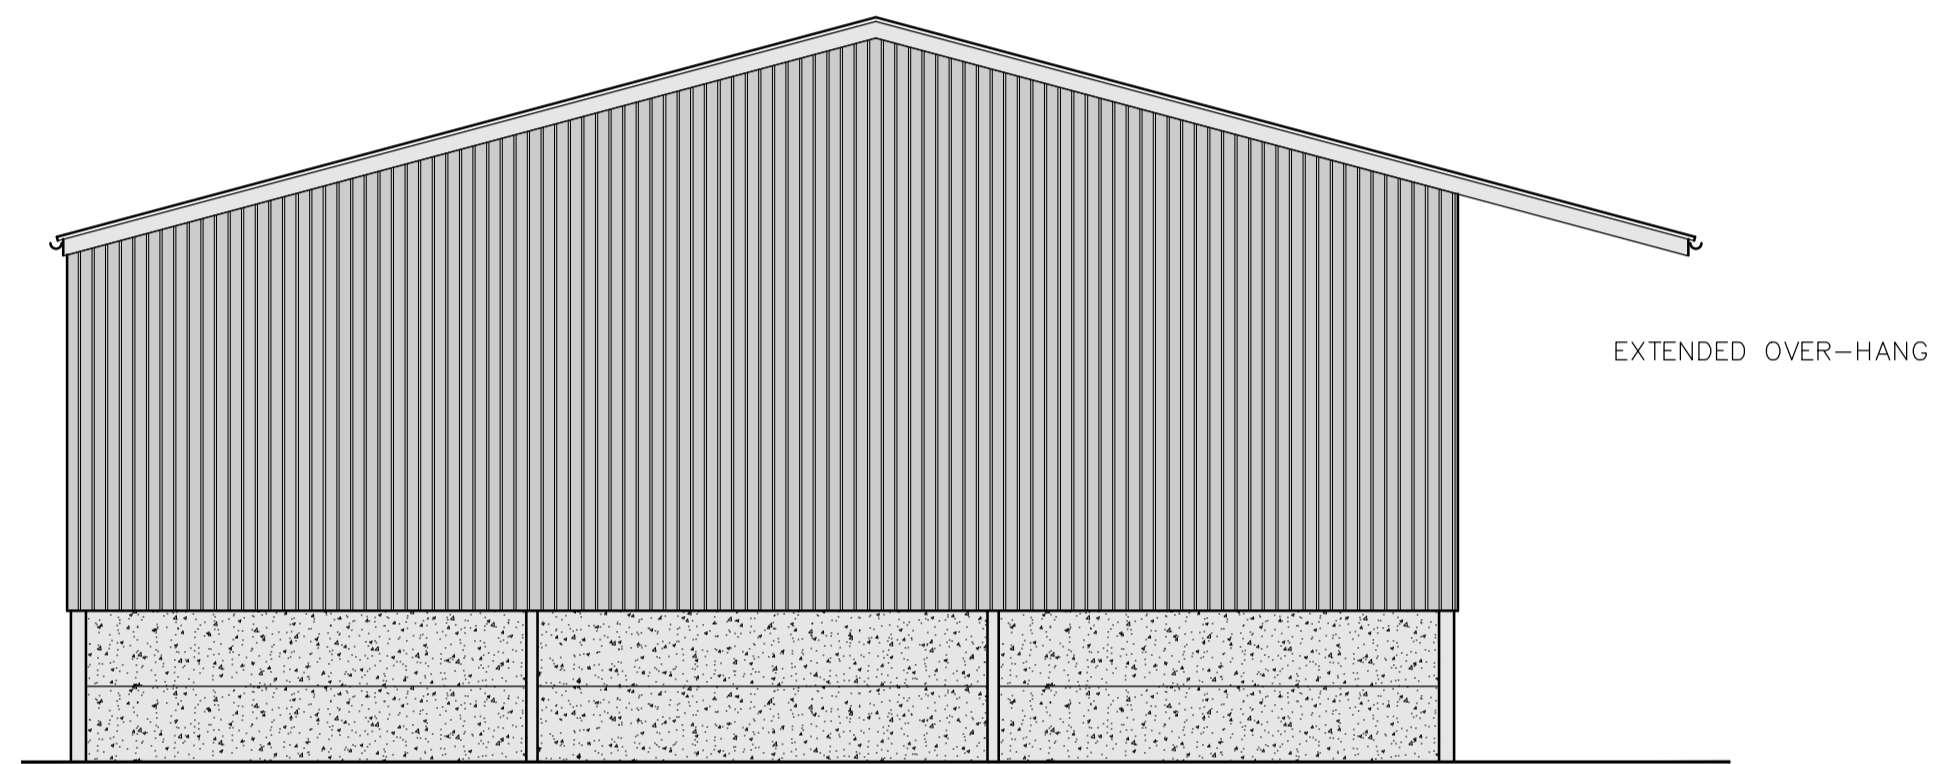

NORTH ELEVATION

EAST ELEVATION
OPEN FRONTED

SOUTH ELEVATION

WEST ELEVATION

FLOOR PLAN

FOR CLM		
SITE BURFORD FARM, NEW ROAD, SEVENOAKS, KENT. TN14 6DJ		
TITLE PROPOSED STORAGE BARN FLOOR PLANS & ELEVATIONS		
SCALE 1:100 @A1	DRAWN AH 12/23	DRAWING NO. 04 REV