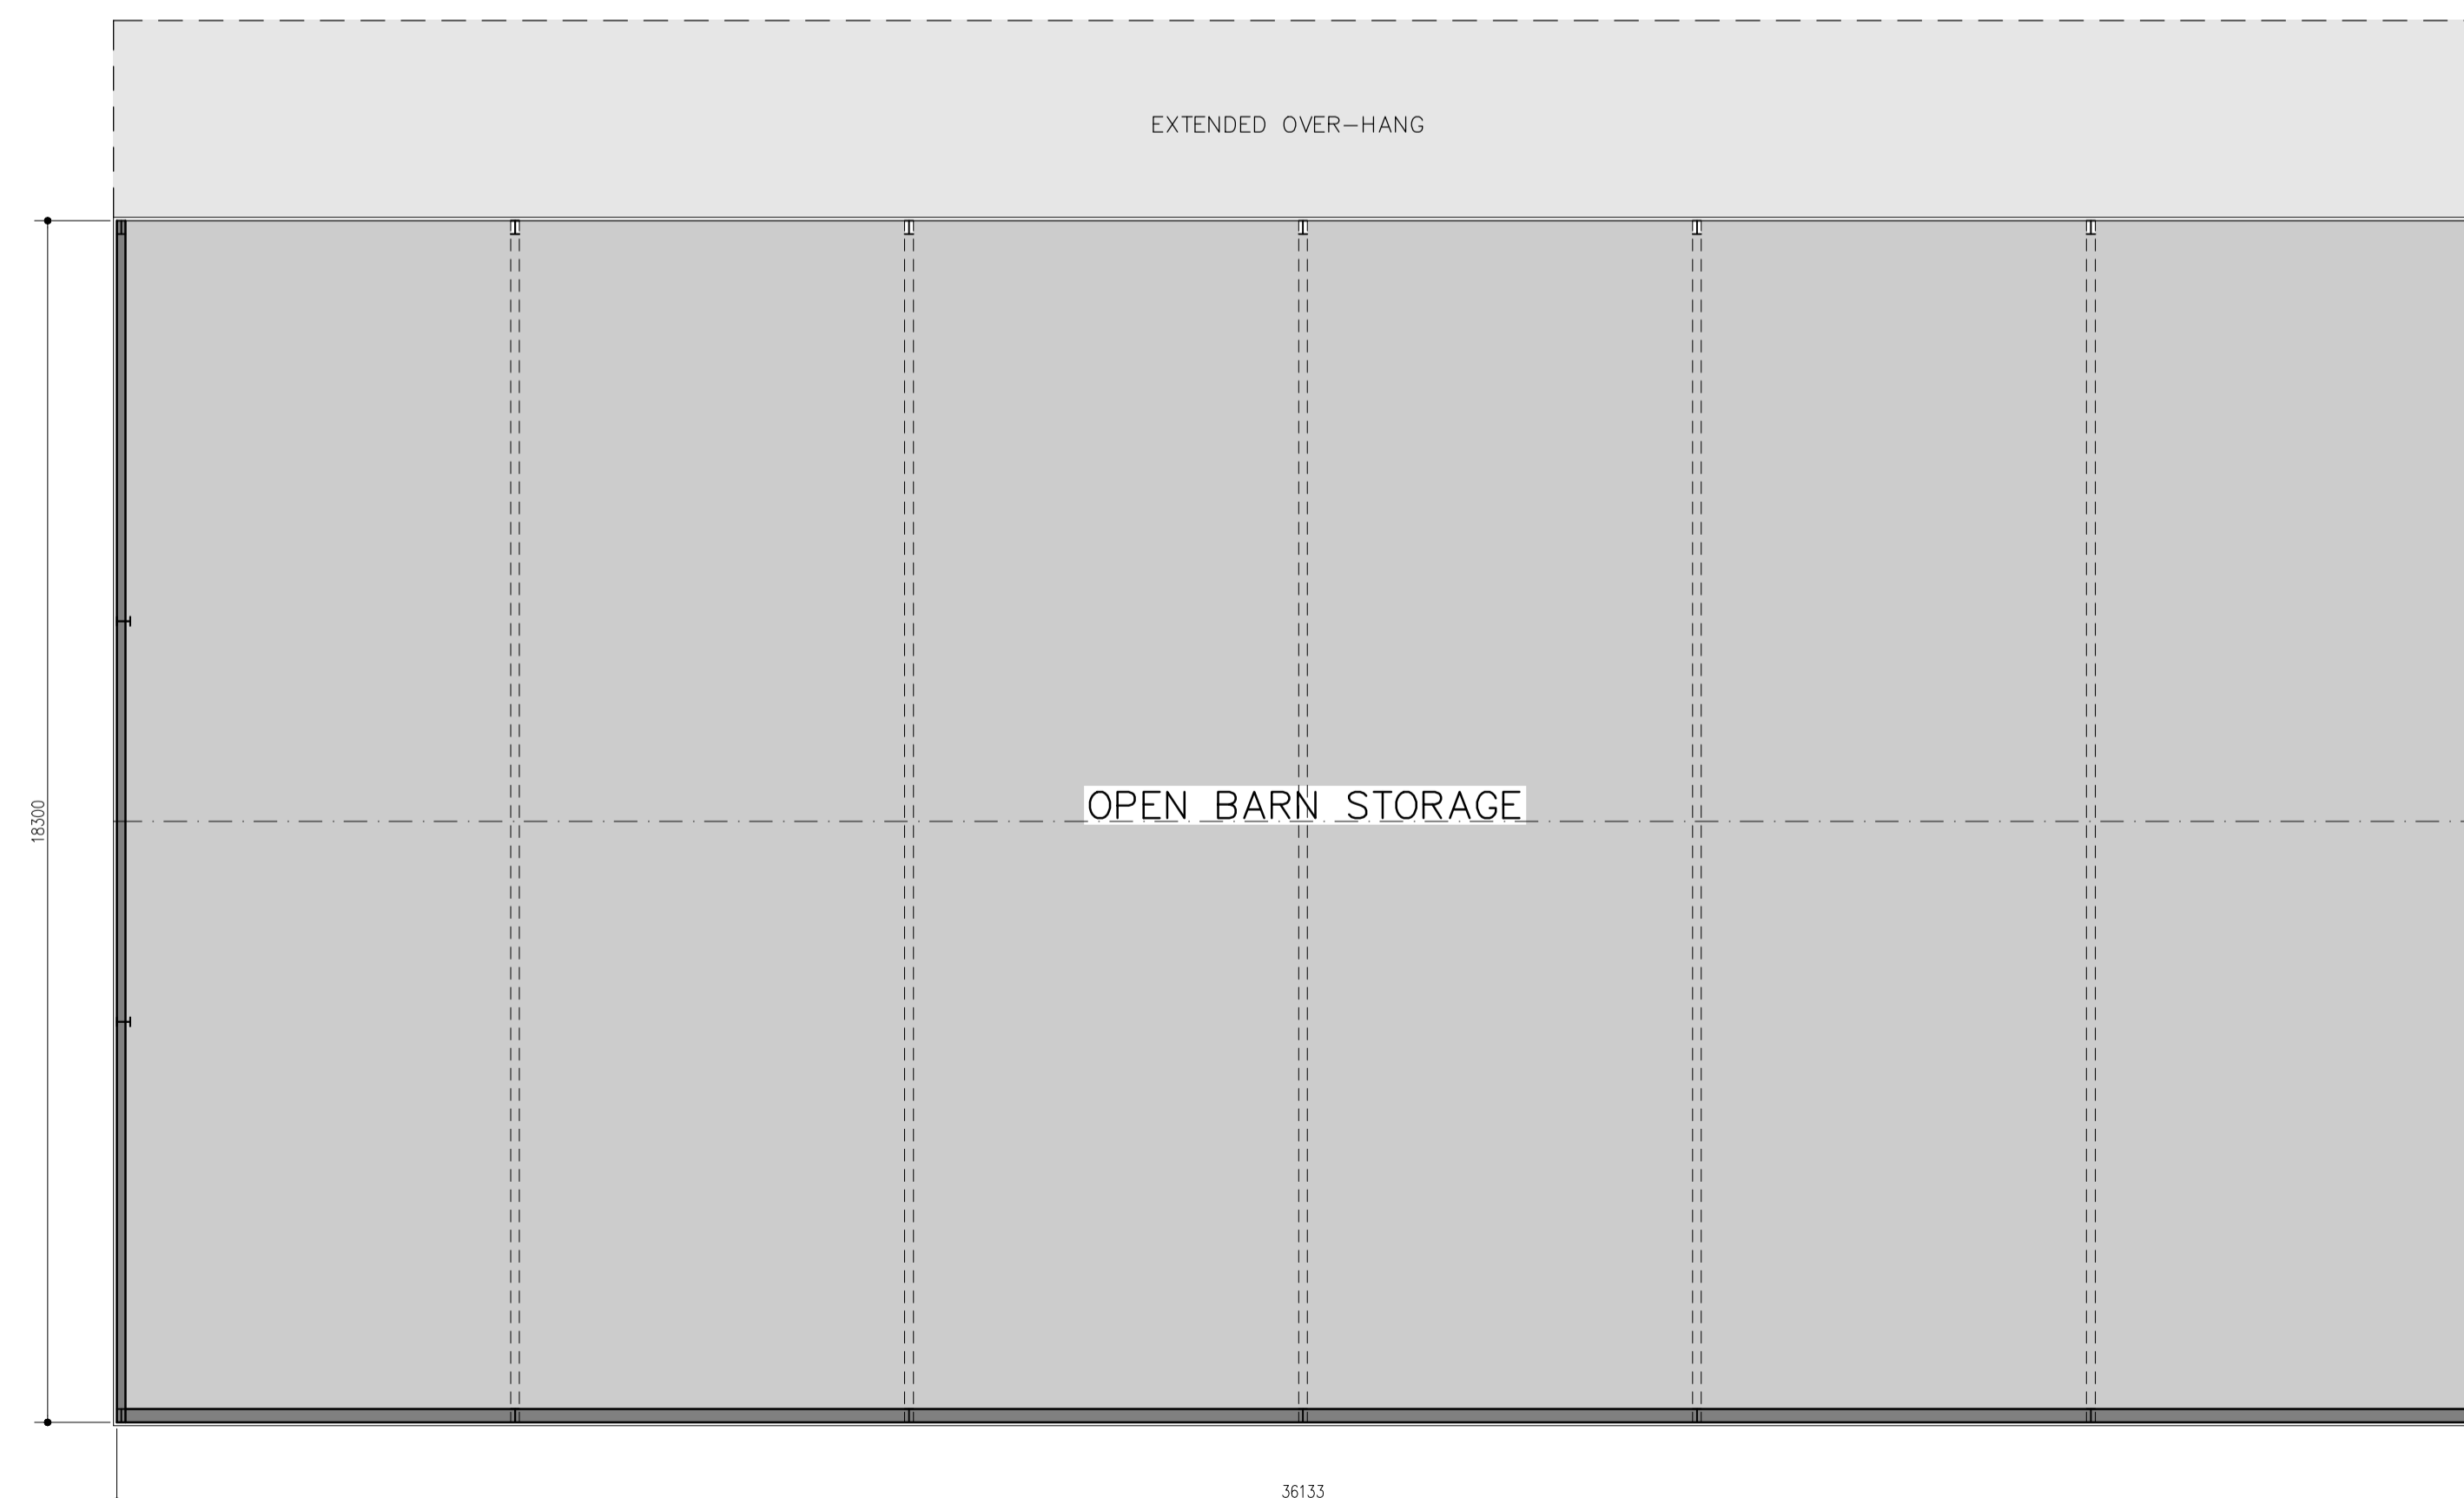

NORTH ELEVATION

EAST ELEVATION
OPEN FRONTED

SOUTH ELEVATION

WEST ELEVATION

FLOOR PLAN

FOR CLM		
SITE BURFORD FARM, NEW ROAD, SEVENOAKS, KENT. TN14 6DJ		
TITLE PROPOSED STORAGE BARN FLOOR PLANS & ELEVATIONS		
SCALE 1:100 @A1	DRAWN AH 12/23	DRAWING NO. 04 REV