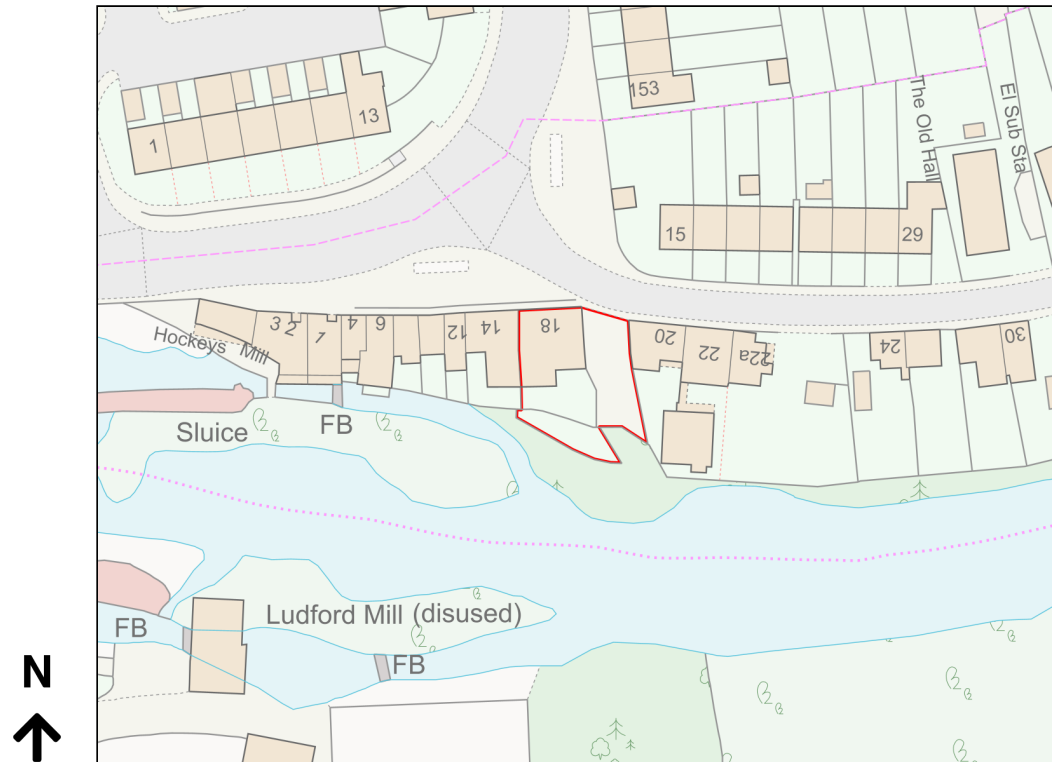

# Location Plan

Site Address: Riverside, 18, Temeside, Ludlow, SY8 1PD

Date Produced: 12-Jan-2024

Scale: 1:1250 @A4

Planning Portal Reference: PP-12726104v1