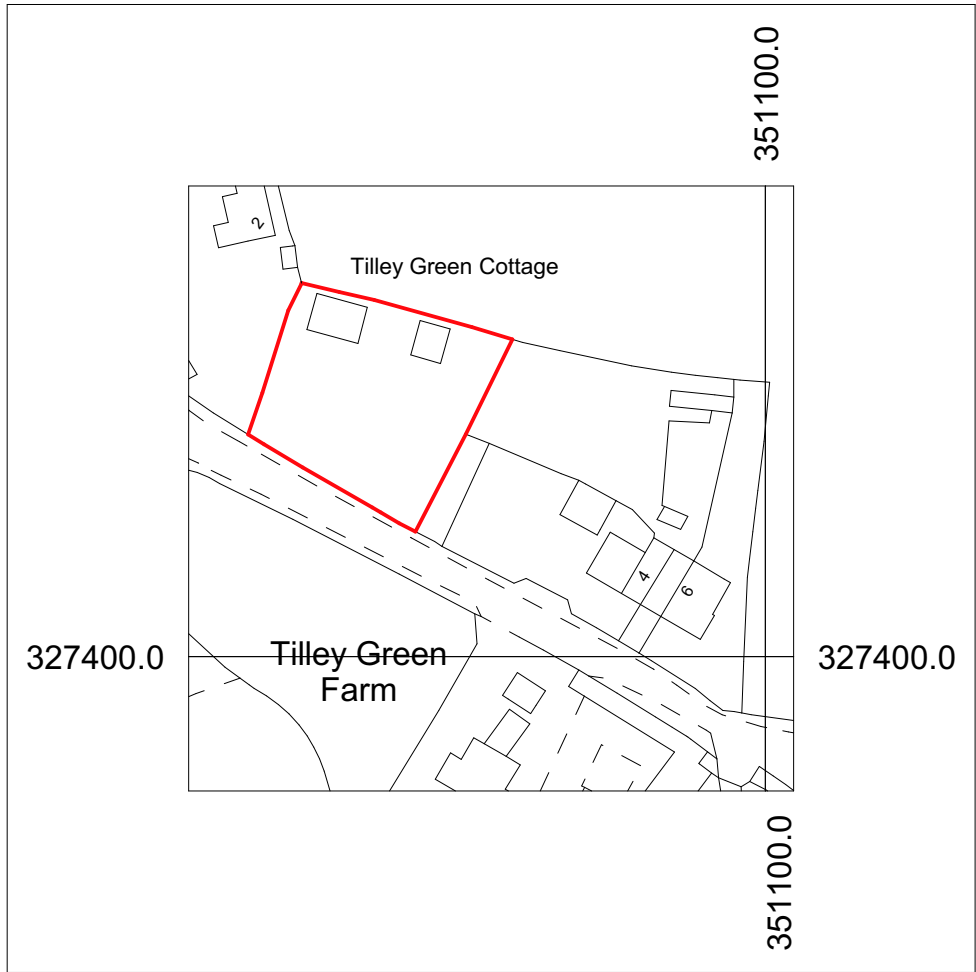

Stanfords Planning Map Data

This drawing is the property of Creative Planning Ltd. It shall not be copied or scanned, in part or whole, without prior consent of Creative Planning Ltd. Do not scale from this drawing except for planning validation purposes.

Production Date: 17 January 2024

Top Left: 351004.675 327477.793 Bottom Right: 351104.675 327377.793

© Crown copyright and database rights 2024 Ordnance Survey OS100035409.

Reproduction in whole or in part is prohibited without the permission of Ordnance Survey

SCALE BAR 1:1250

Rev.	Date.	Revision Description.	By.	Chk.

CREATIVE
PLANNING

www.creative-planning.co.uk

T: 07791 587404

Scale.

1:1250 @ A4

Date.

18.01.24

Project Title

Tilley Green Cottage

Client

Mrs Helen Whittingham

Drawing Title

Location Plan

Project No.