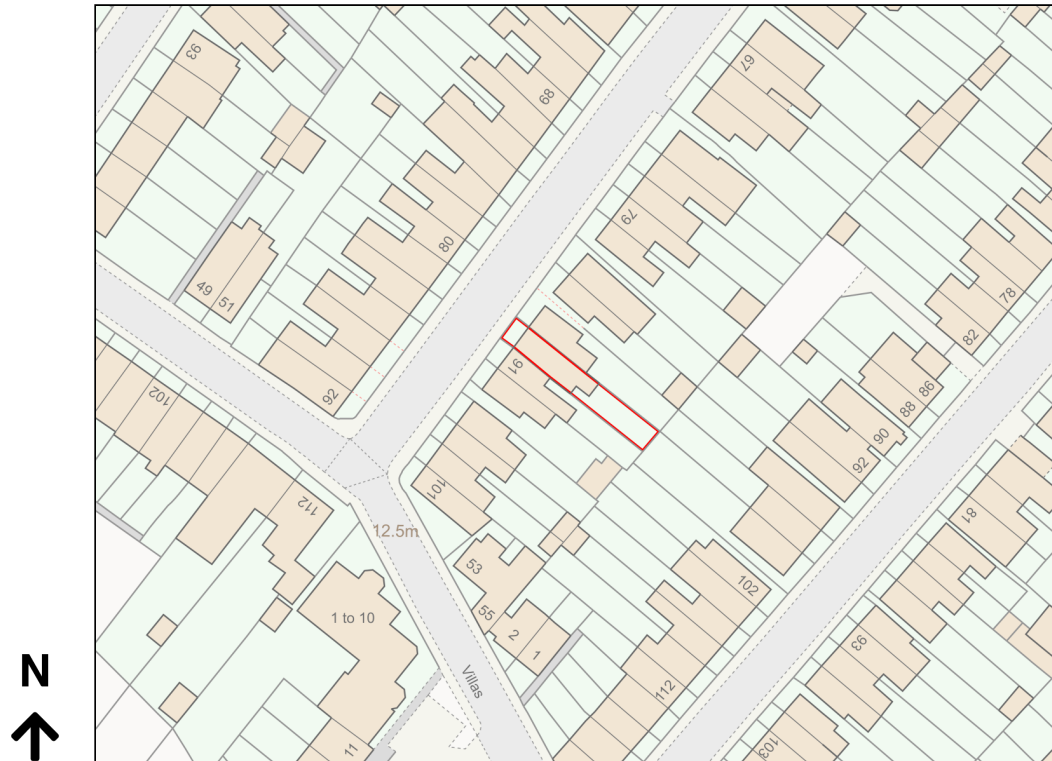

Location Plan

Site Address: 89, Osterley Park View Road, Hanwell, W7 2HG

Date Produced: 23-Jan-2024

Scale: 1:1250 @A4

Planning Portal Reference: PP-12751287v1