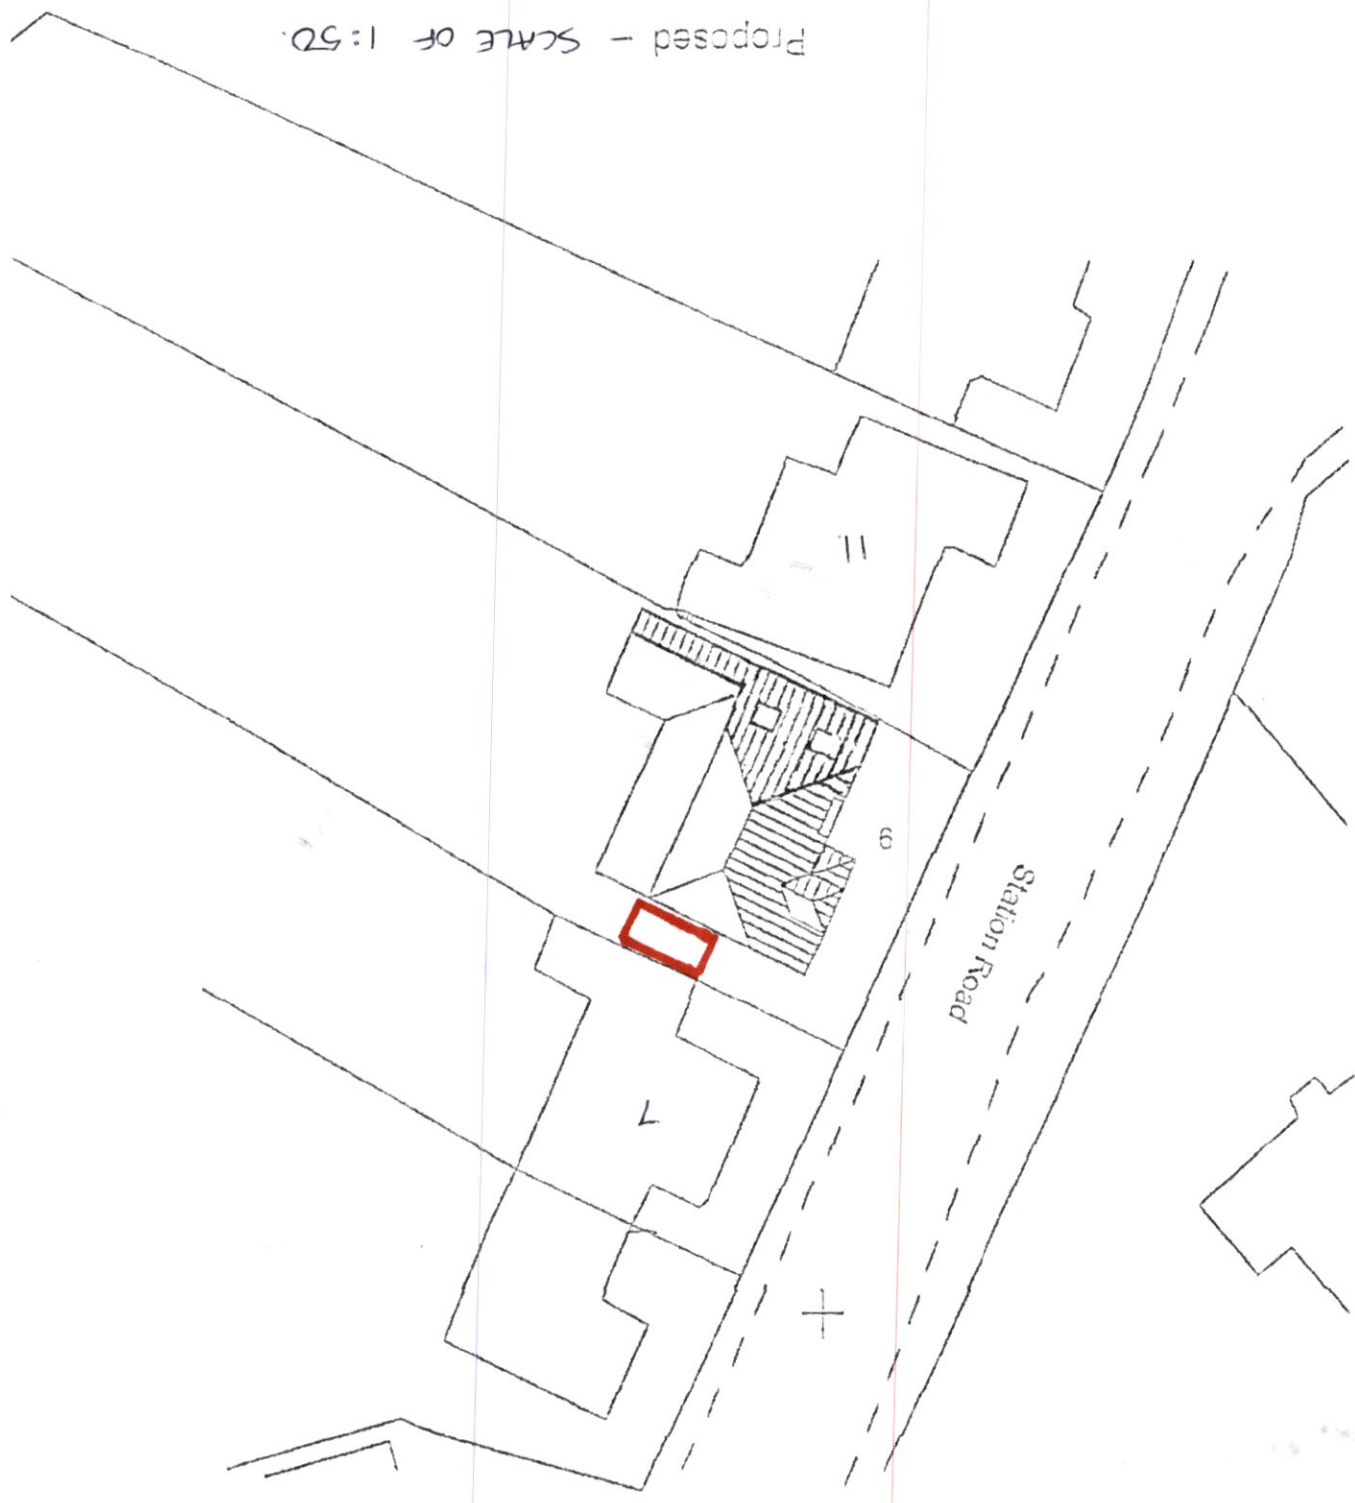

Proposed - SCALE OF 1:50.
[Red Box] - SITE OF WOODEN STATION.

SITING OF STATION AT
9, STATION ROAD,
BURTON JARVE,
NOTTINGHAM
NG-14 5AN.