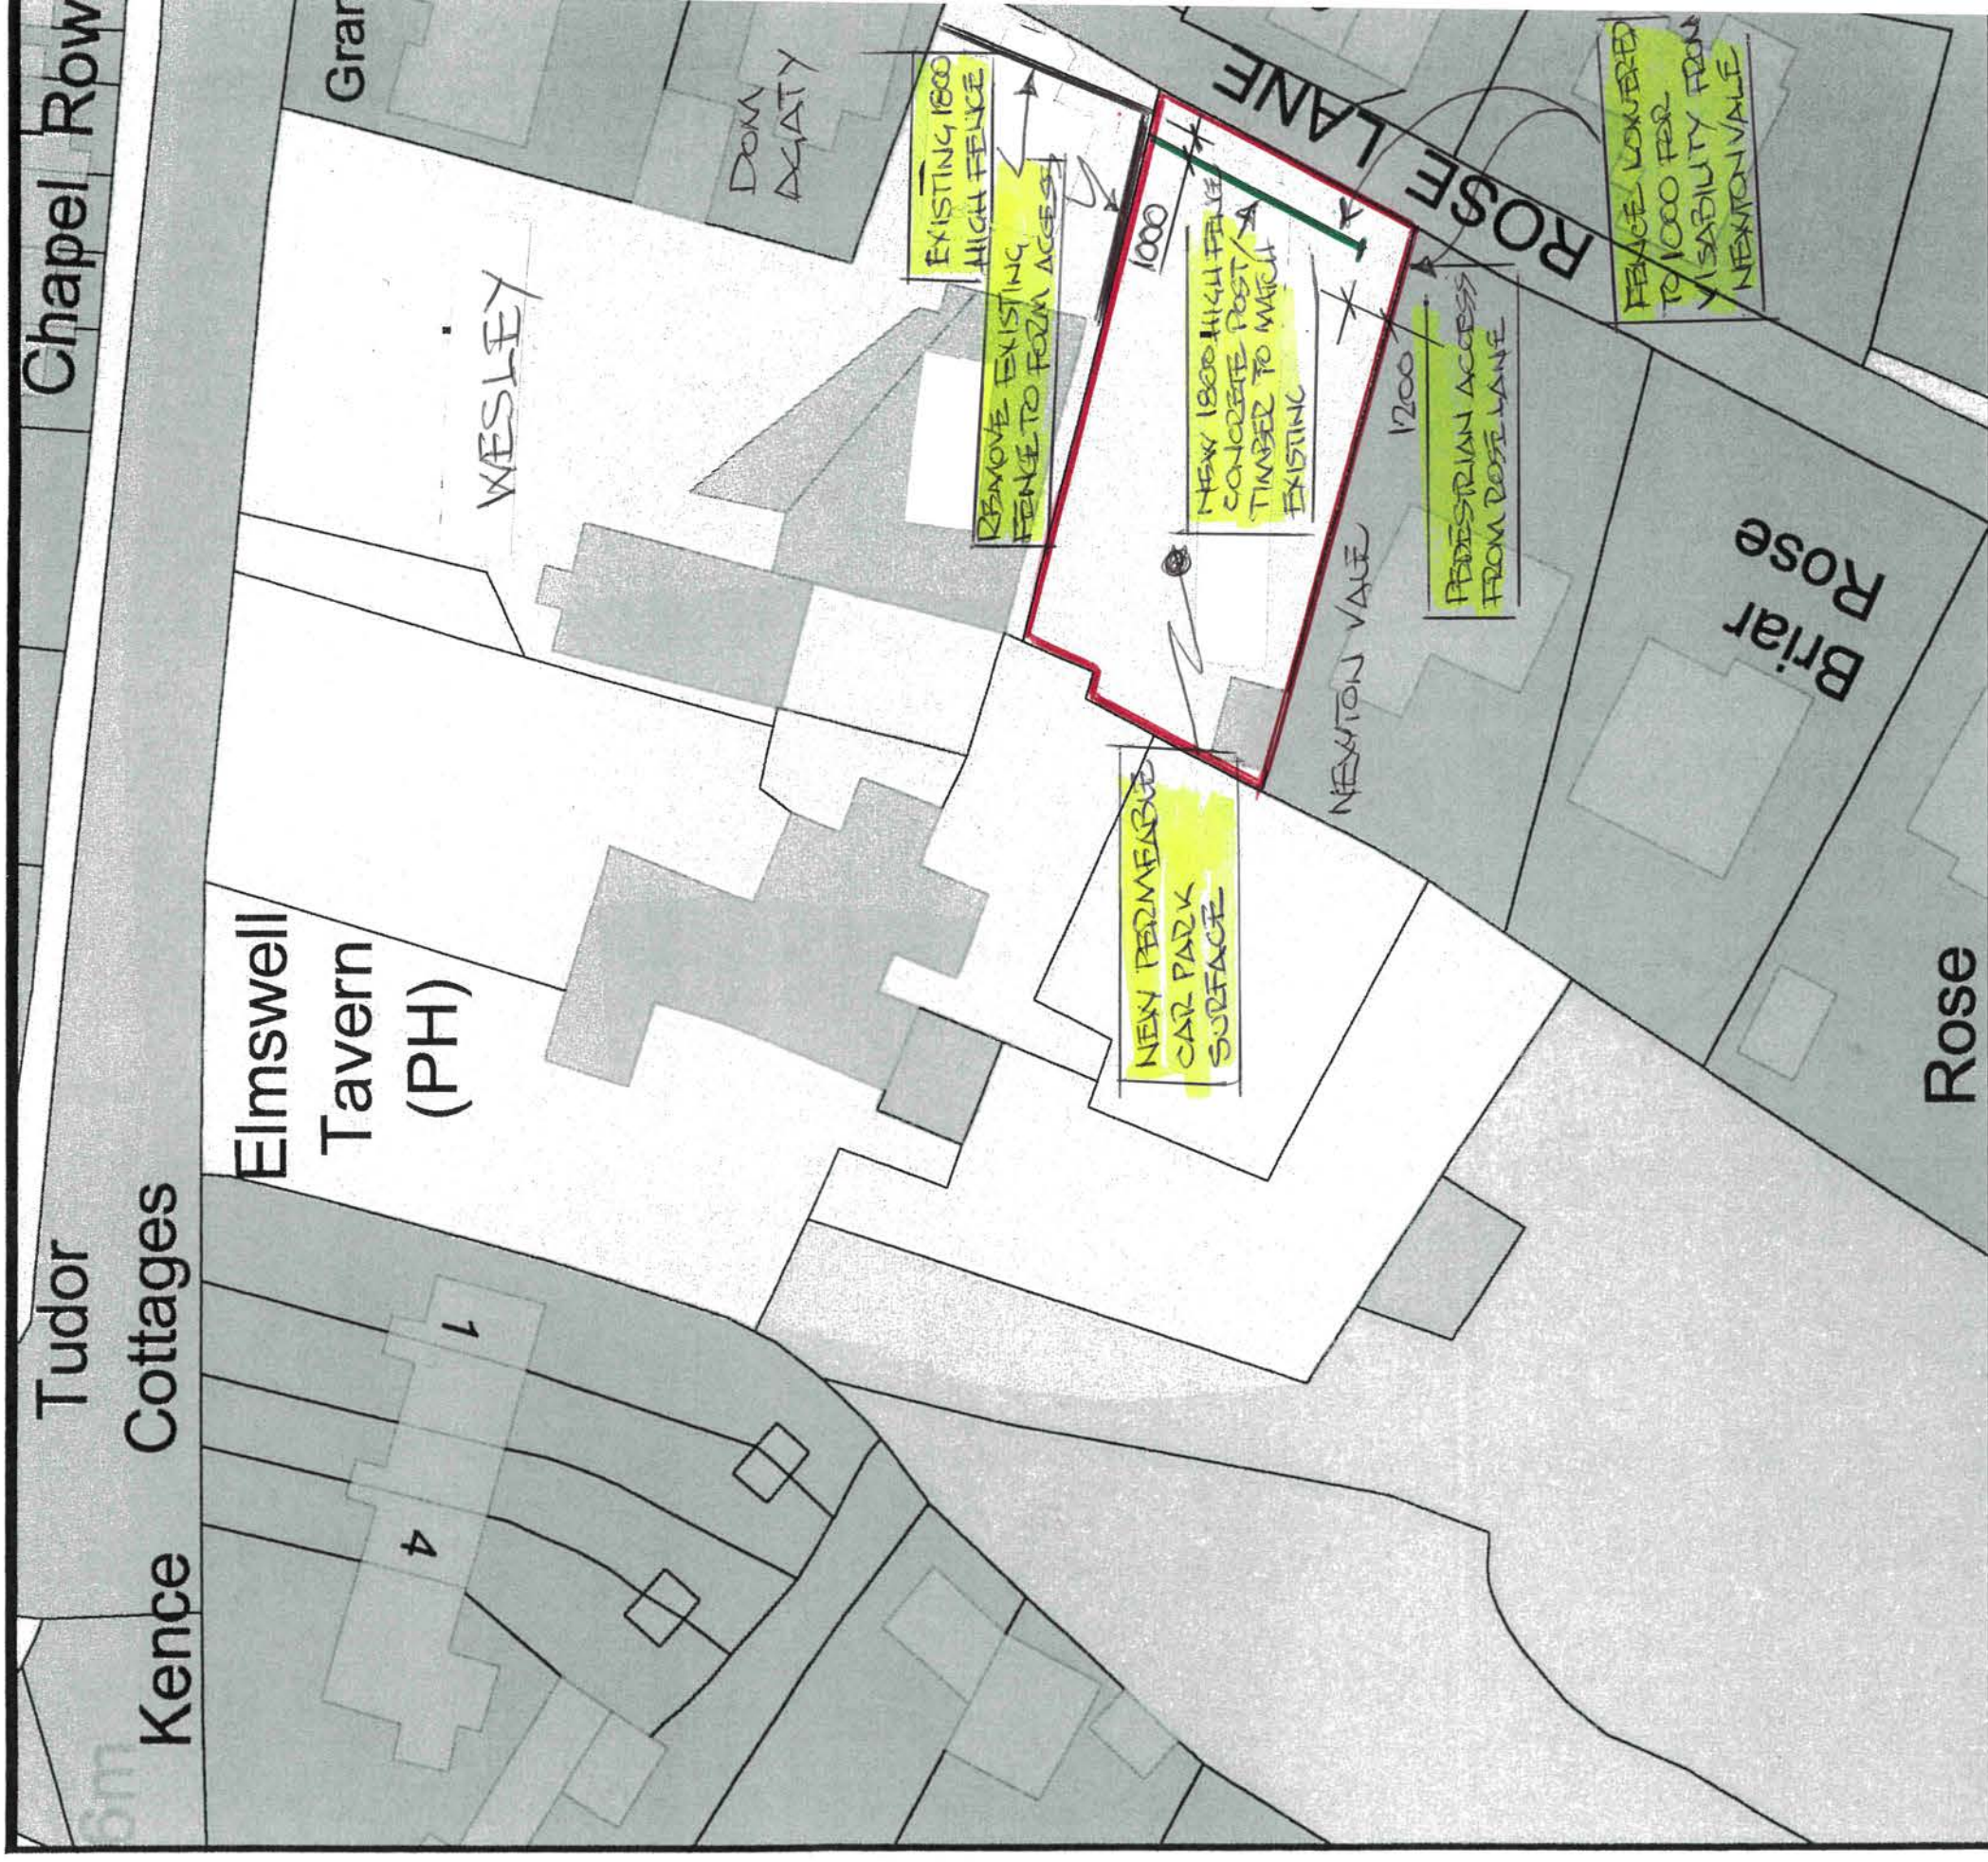

ELMSWELL PARISH COUNCIL
WESLEY OVERFLOWY CAR PARK / FENCE
PLOT PLAN
1/11/23
DRG NO 2

DC/23/03278

ELMSWELL PARISH COUNCIL

DC/23/03278

WESLEY OVERFLOW CAR PARK

LOCATION PLAN

1/11/23

DRG N°1