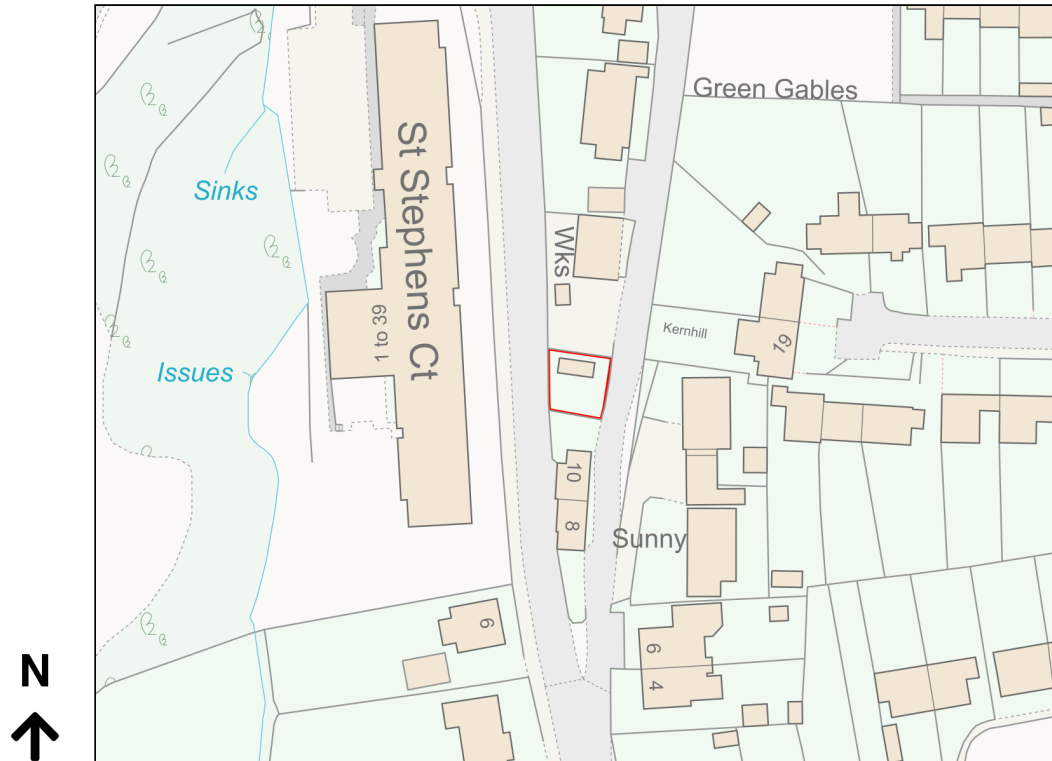

# Location Plan

Site Address: Easting: 232830 Northing: 85466

Date Produced: 22-Jan-2024

Scale: 1:1250 @A4

Planning Portal Reference: PP-12748973v1