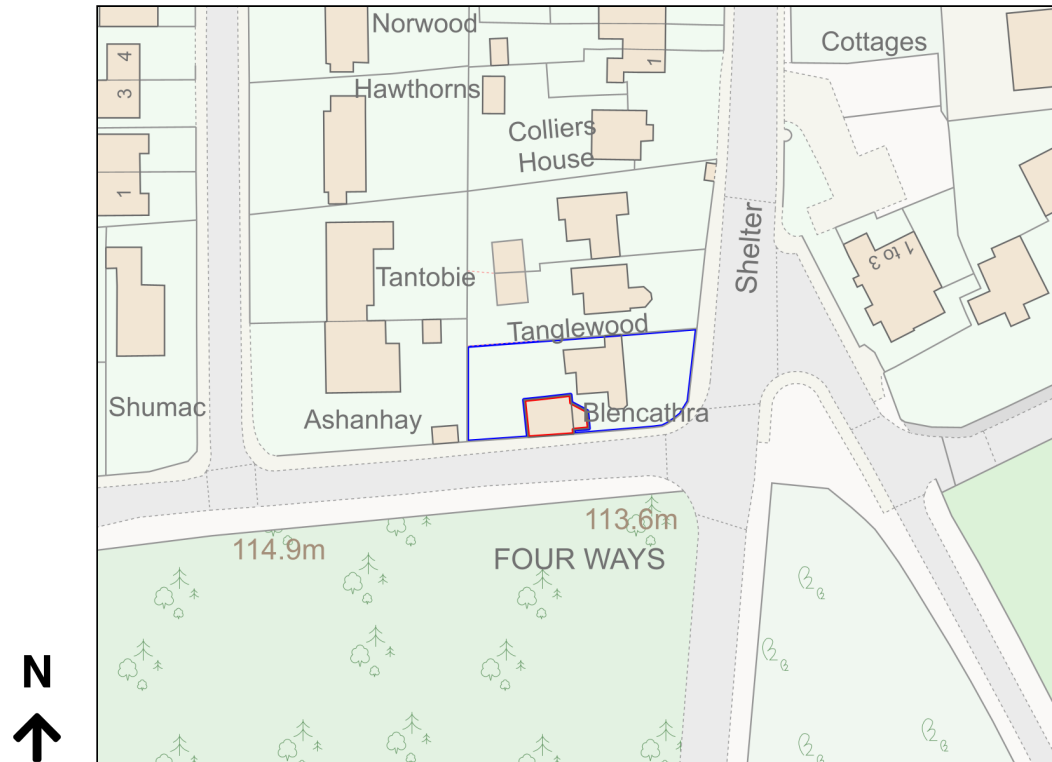

Location Plan

Site Address: Easting: 480677 Northing: 141694

Date Produced: 12-Dec-2023

Scale: 1:1250 @A4

Planning Portal Reference: PP-12497699v1