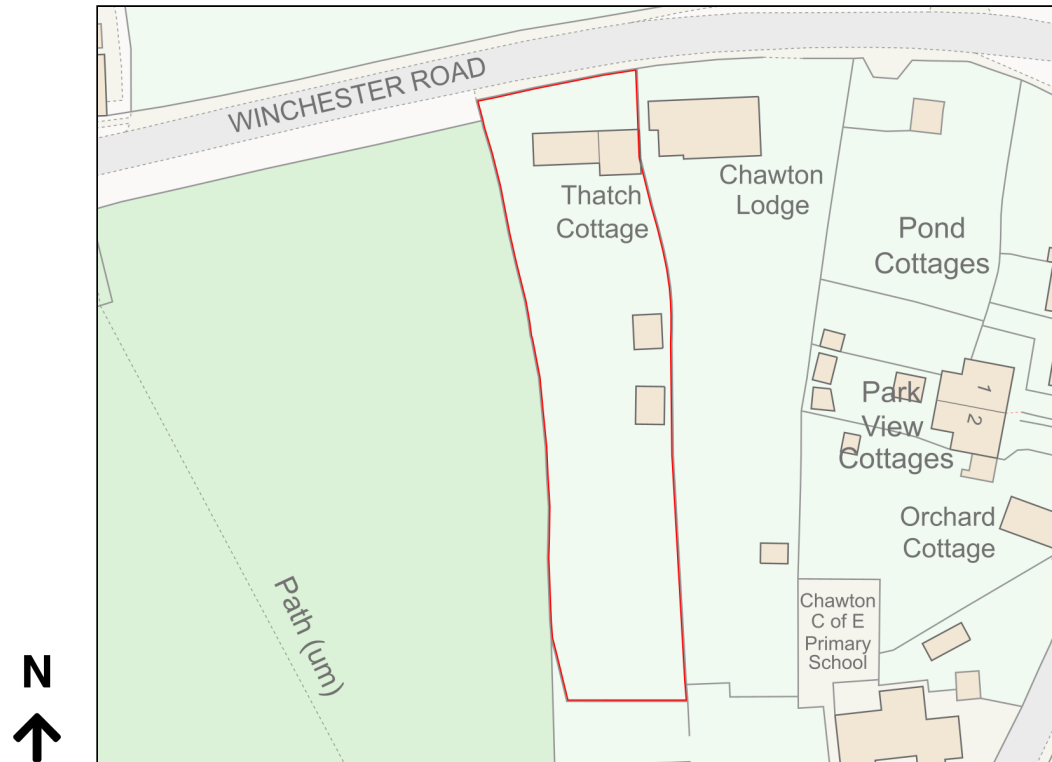

Location Plan

Site Address: Thatch Cottage, Winchester Road, Chawton, Alton, GU34 1SL

Date Produced: 12-Dec-2023

Scale: 1:1250 @A4

Planning Portal Reference: PP-12591352v1