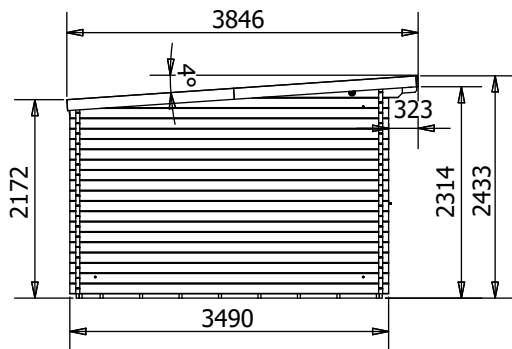

EvilAmy Log Cabin

W6.0m x D3.5m

Specification

- Overall External Dimensions: 6.02m x 3.85m (19' 9" x 12' 7.5")
- External Width: 5.98m (19' 7.75")
- External Depth: 3.49m (11' 5.5")
- Main Room Internal Width: 4.27m (14' 0")
- Side Room Internal Width: 1.45m (4' 9")
- Internal Depth: 3.27m (10' 8.75")
- Main Room Internal Area (m²): 13.97m²
- Store Room Internal Area (m²): 4.74m²
- Ridge Height: 2.46m (8' 0.75")
- Internal Eaves Height Front: 2.32m (7' 7.25")
- Internal Eaves Height Back: 2.07m (6' 9.5")
- Roof & Floor Thickness: 19mm
- Floor Bearers: Pressure Treated

- Door Height (Walkthrough Height): 1.82m (5' 11")
 - Door Width (Walkthrough Width): 1.11m (3' 7")
 - Door Locking System: Industry Leading 4 Point Lock - 2 Cams, Latch & Hook Bolt
 - Window Locking System: Multi Point with Mushroom Headed Espagnolettes
 - Window Opening Size: 0.43m x 1.37m (1' 5" x 4' 5")
 - Glazing Options: 24mm Double Glazing as Standard!
 - Ventilation: 2 Plastic Vents Included
 - Approx. Assembly Time: 2 Days*
- *This is an approximate time only, based on 2 people. Assembly time may vary depending on season/weather conditions, foundation type, ability of those constructing, etc