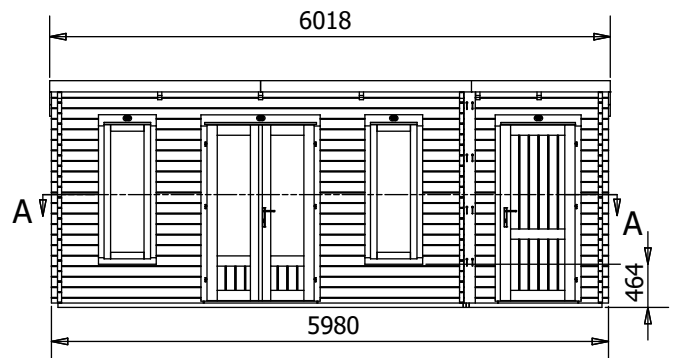

EvilAmy Log Cabin

W6.0m x D3.5m

Specification

- Overall External Dimensions: 6.02m x 3.85m (19' 9" x 12' 7.5")
- External Width: 5.98m (19' 7.75")
- External Depth: 3.49m (11' 5.5")
- Main Room Internal Width: 4.27m (14' 0")
- Side Room Internal Width: 1.45m (4' 9")
- Internal Depth: 3.27m (10' 8.75")
- Main Room Internal Area (m²): 13.97m²
- Store Room Internal Area (m²): 4.74m²
- Ridge Height: 2.46m (8' 0.75")
- Internal Eaves Height Front: 2.32m (7' 7.25")
- Internal Eaves Height Back: 2.07m (6' 9.5")
- Roof & Floor Thickness: 19mm
- Floor Bearers: Pressure Treated

- Door Height (Walkthrough Height): 1.82m (5' 11")
 - Door Width (Walkthrough Width): 1.11m (3' 7")
 - Door Locking System: Industry Leading 4 Point Lock - 2 Cams, Latch & Hook Bolt
 - Window Locking System: Multi Point with Mushroom Headed Espagnolettes
 - Window Opening Size: 0.43m x 1.37m (1' 5" x 4' 5")
 - Glazing Options: 24mm Double Glazing as Standard!
 - Ventilation: 2 Plastic Vents Included
 - Approx. Assembly Time: 2 Days*
- *This is an approximate time only, based on 2 people. Assembly time may vary depending on season/weather conditions, foundation type, ability of those constructing, etc