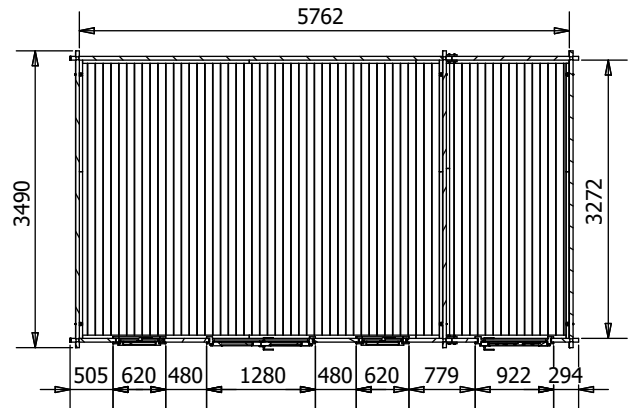

EvilAmy Log Cabin

W6.0m x D3.5m

Specification

- Overall External Dimensions: 6.02m x 3.85m (19' 9" x 12' 7.5")
- External Width: 5.98m (19' 7.75")
- External Depth: 3.49m (11' 5.5")
- Main Room Internal Width: 4.27m (14' 0")
- Side Room Internal Width: 1.45m (4' 9")
- Internal Depth: 3.27m (10' 8.75")
- Main Room Internal Area (m²): 13.97m²
- Store Room Internal Area (m²): 4.74m²
- Ridge Height: 2.46m (8' 0.75")
- Internal Eaves Height Front: 2.32m (7' 7.25")
- Internal Eaves Height Back: 2.07m (6' 9.5")
- Roof & Floor Thickness: 19mm
- Floor Bearers: Pressure Treated

- Door Height (Walkthrough Height): 1.82m (5' 11")
 - Door Width (Walkthrough Width): 1.11m (3' 7")
 - Door Locking System: Industry Leading 4 Point Lock - 2 Cams, Latch & Hook Bolt
 - Window Locking System: Multi Point with Mushroom Headed Espagnolettes
 - Window Opening Size: 0.43m x 1.37m (1' 5" x 4' 5")
 - Glazing Options: 24mm Double Glazing as Standard!
 - Ventilation: 2 Plastic Vents Included
 - Approx. Assembly Time: 2 Days*
- *This is an approximate time only, based on 2 people. Assembly time may vary depending on season/weather conditions, foundation type, ability of those constructing, etc