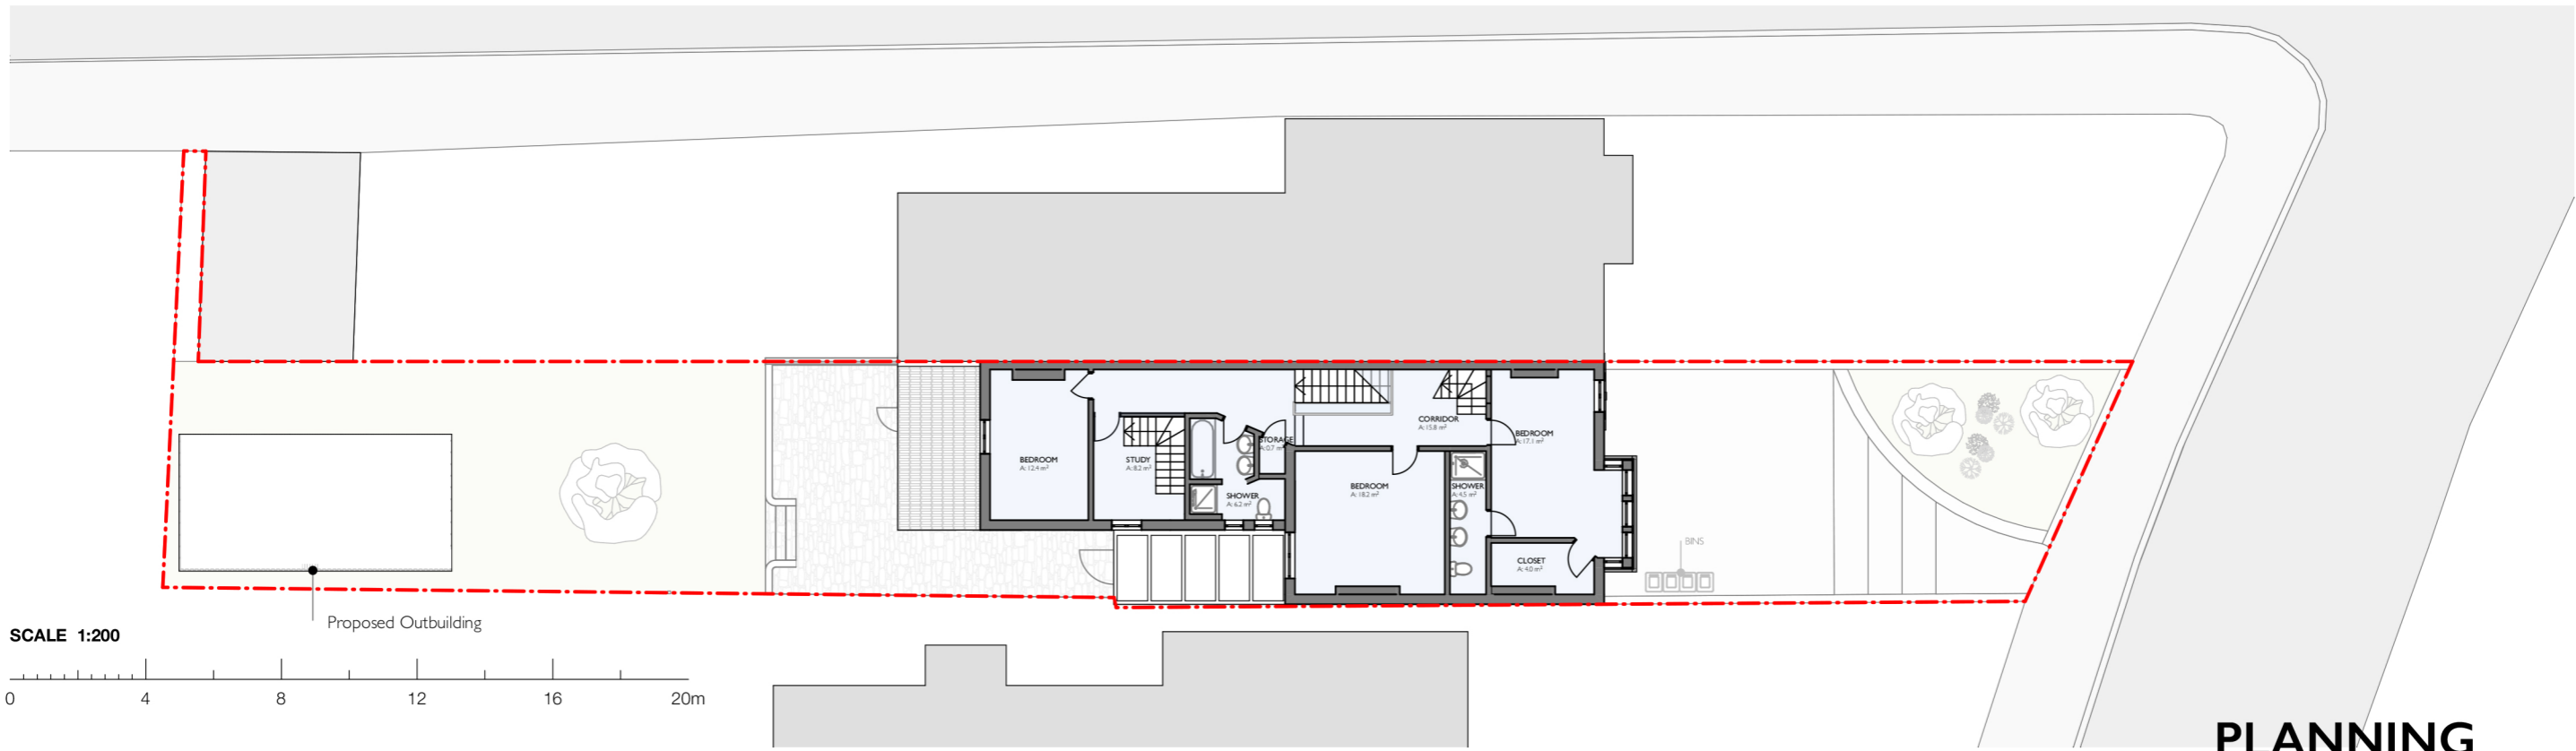

SCALE 1:100